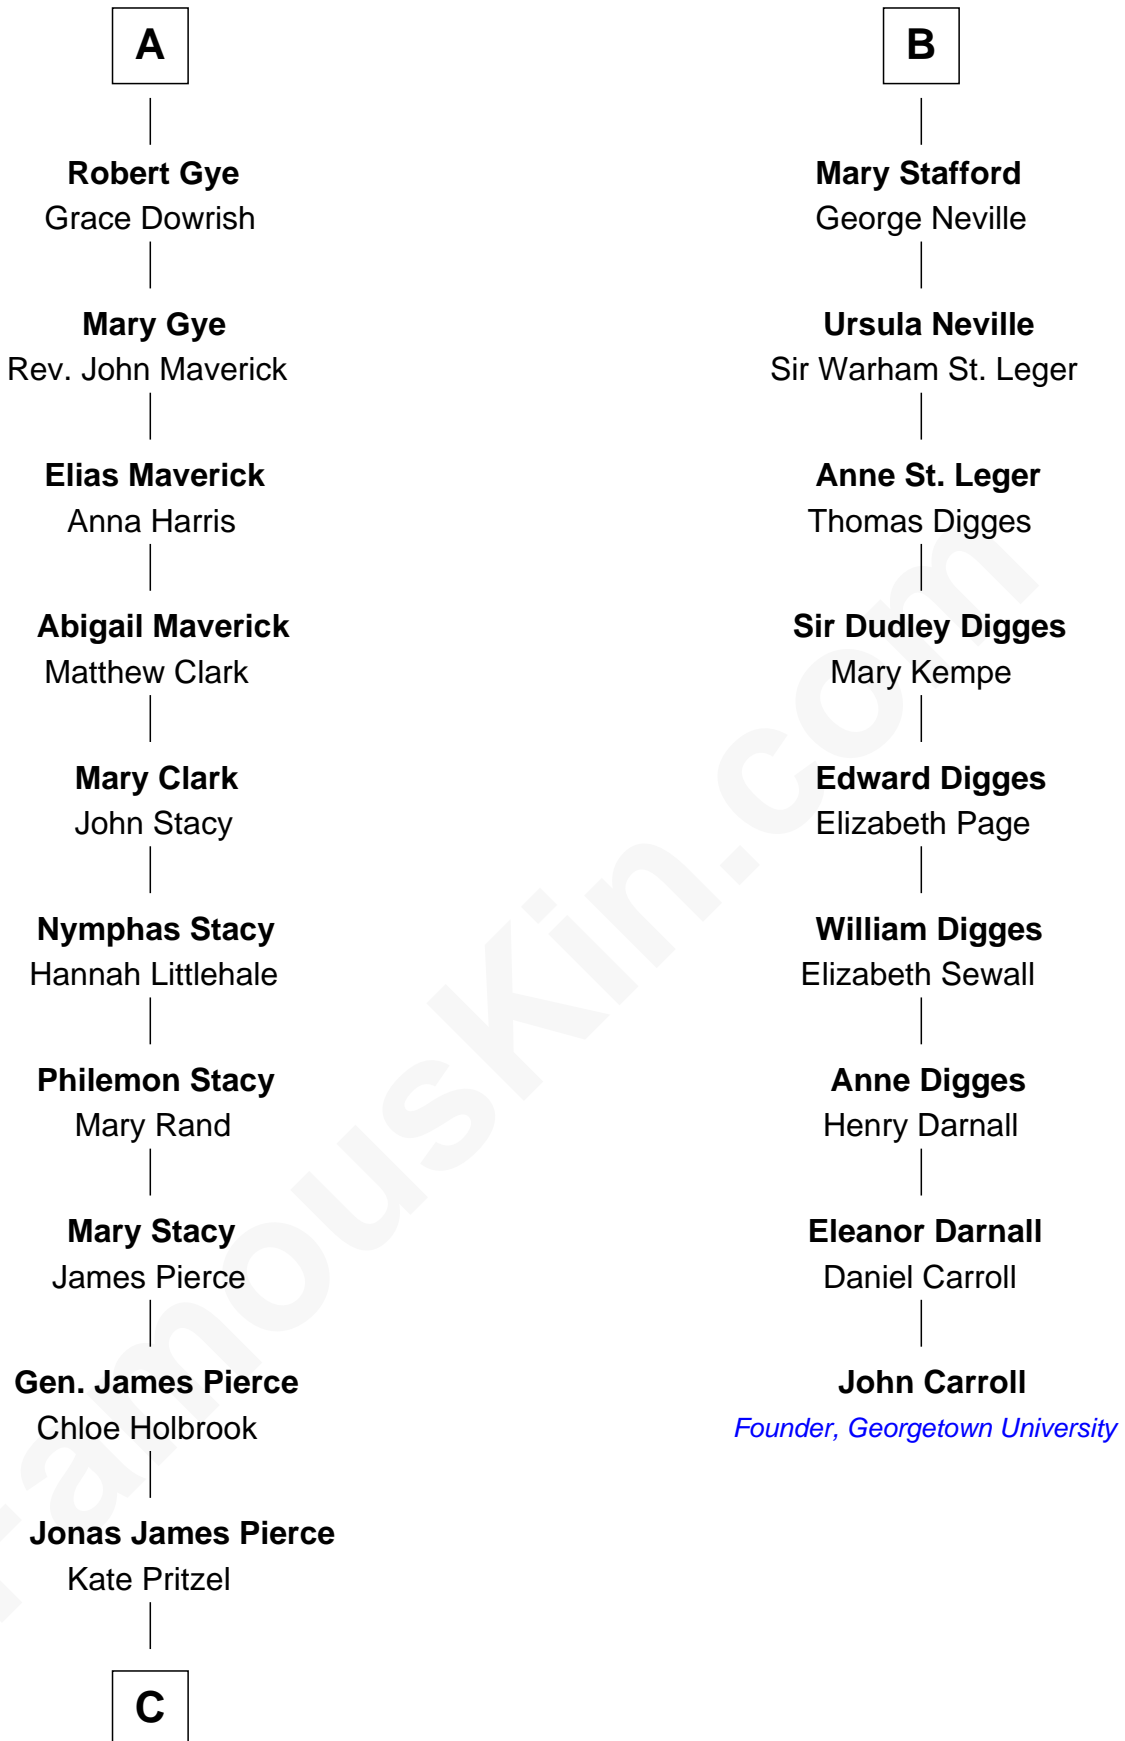

FamousKin.com Relationship Chart of

Jeb Bush

43rd Governor of Florida

15th cousin 5 times removed of

John Carroll

Founder of Georgetown University

Henry Plantagenet
Maud de Chaworth

Eleanor Plantagenet

Richard Fitzalan

John Fitzalan

Eleanor Maltravers

Joan Fitzalan

Sir William Echyngnam

Joan Echyngnam

Sir John Bayntun

Henry Bayntun

Margaret de Neville

Sir Henry Percy

Elizabeth Mortimer

Sir Henry Percy

Eleanor Neville

Sir Henry Percy

Eleanor Poynings

Henry Percy

Maud Herbert

Eleanor Percy

Edward Stafford

B

FamousKin.com