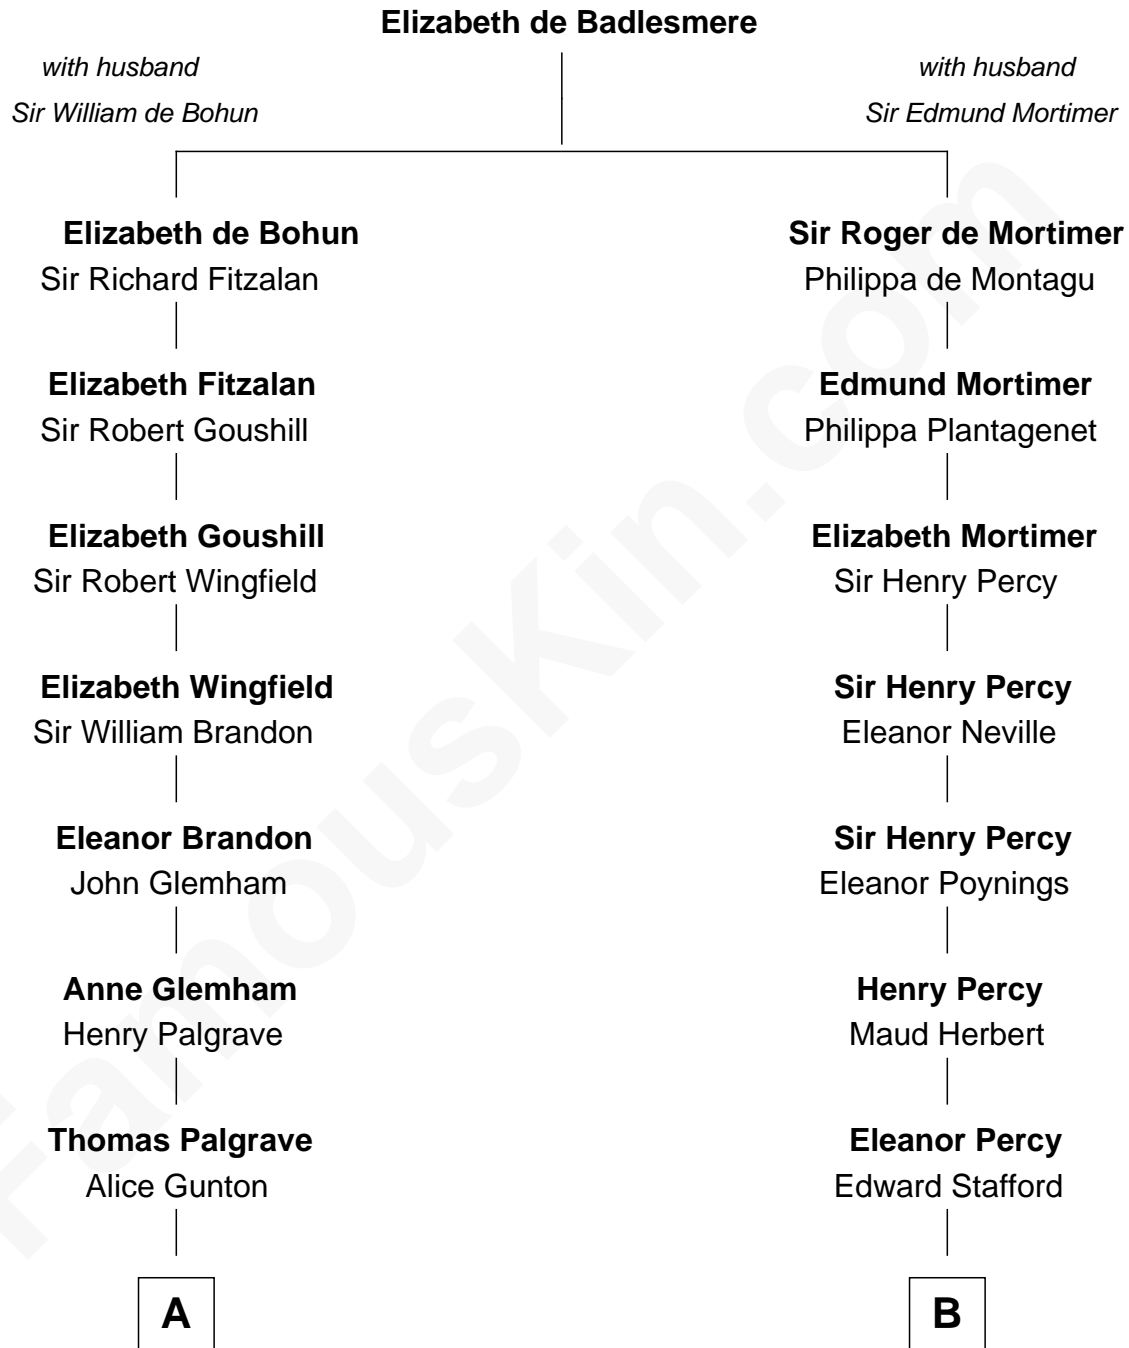

FamousKin.com Relationship Chart of

Jeb Bush

43rd Governor of Florida

15th cousin 6 times removed of

John Carroll

Founder of Georgetown University

C

Harriet Eleanor Fay
Rev. James Smith Bush

Samuel Prescott Bush
Flora Sheldon

Prescott Sheldon Bush
Dorothy Wear Walker

George Herbert Walker Bush
Barbara Pierce

Jeb Bush
43rd Governor of Florida

FamousKin.com