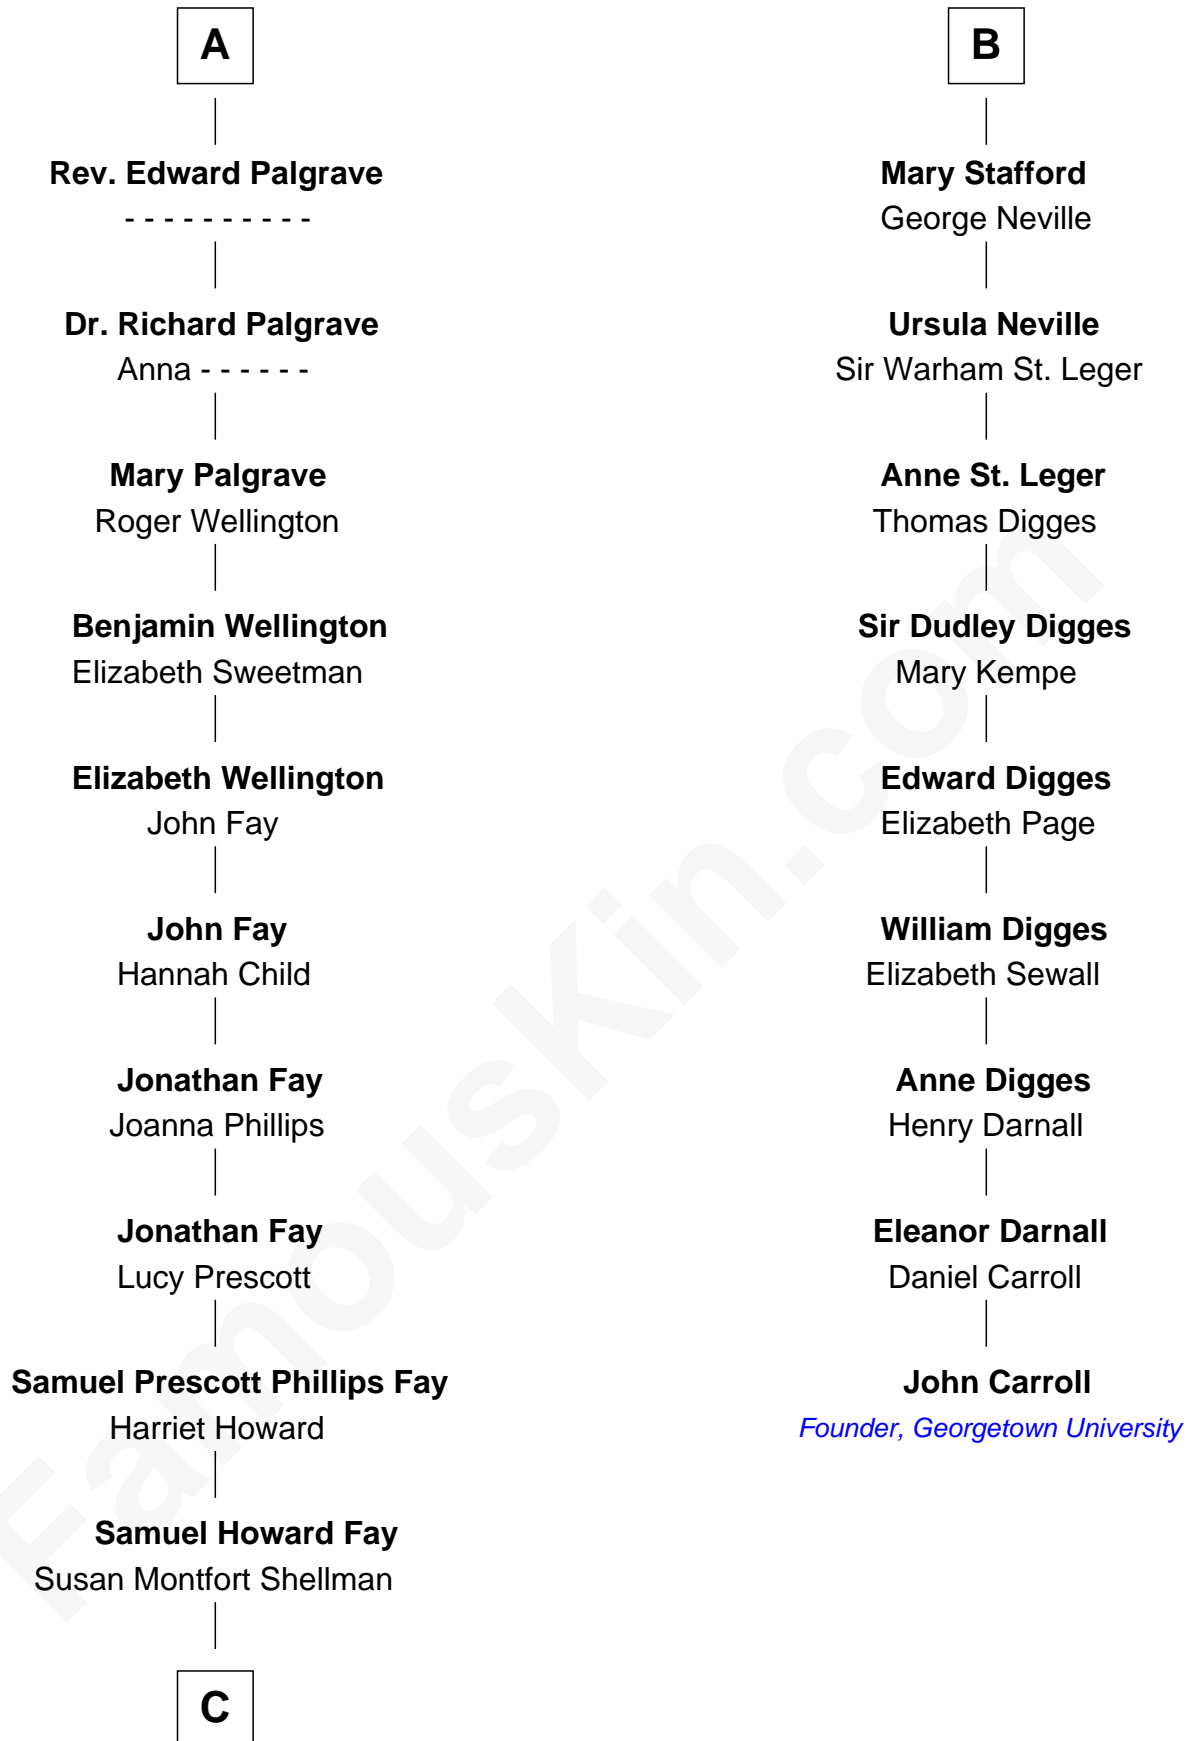

FamousKin.com Relationship Chart of

Jeb Bush

43rd Governor of Florida

15th cousin 6 times removed of

John Carroll

Founder of Georgetown University

C

Harriet Eleanor Fay
Rev. James Smith Bush

Samuel Prescott Bush
Flora Sheldon

Prescott Sheldon Bush
Dorothy Wear Walker

George Herbert Walker Bush
Barbara Pierce

Jeb Bush
43rd Governor of Florida

FamousKin.com