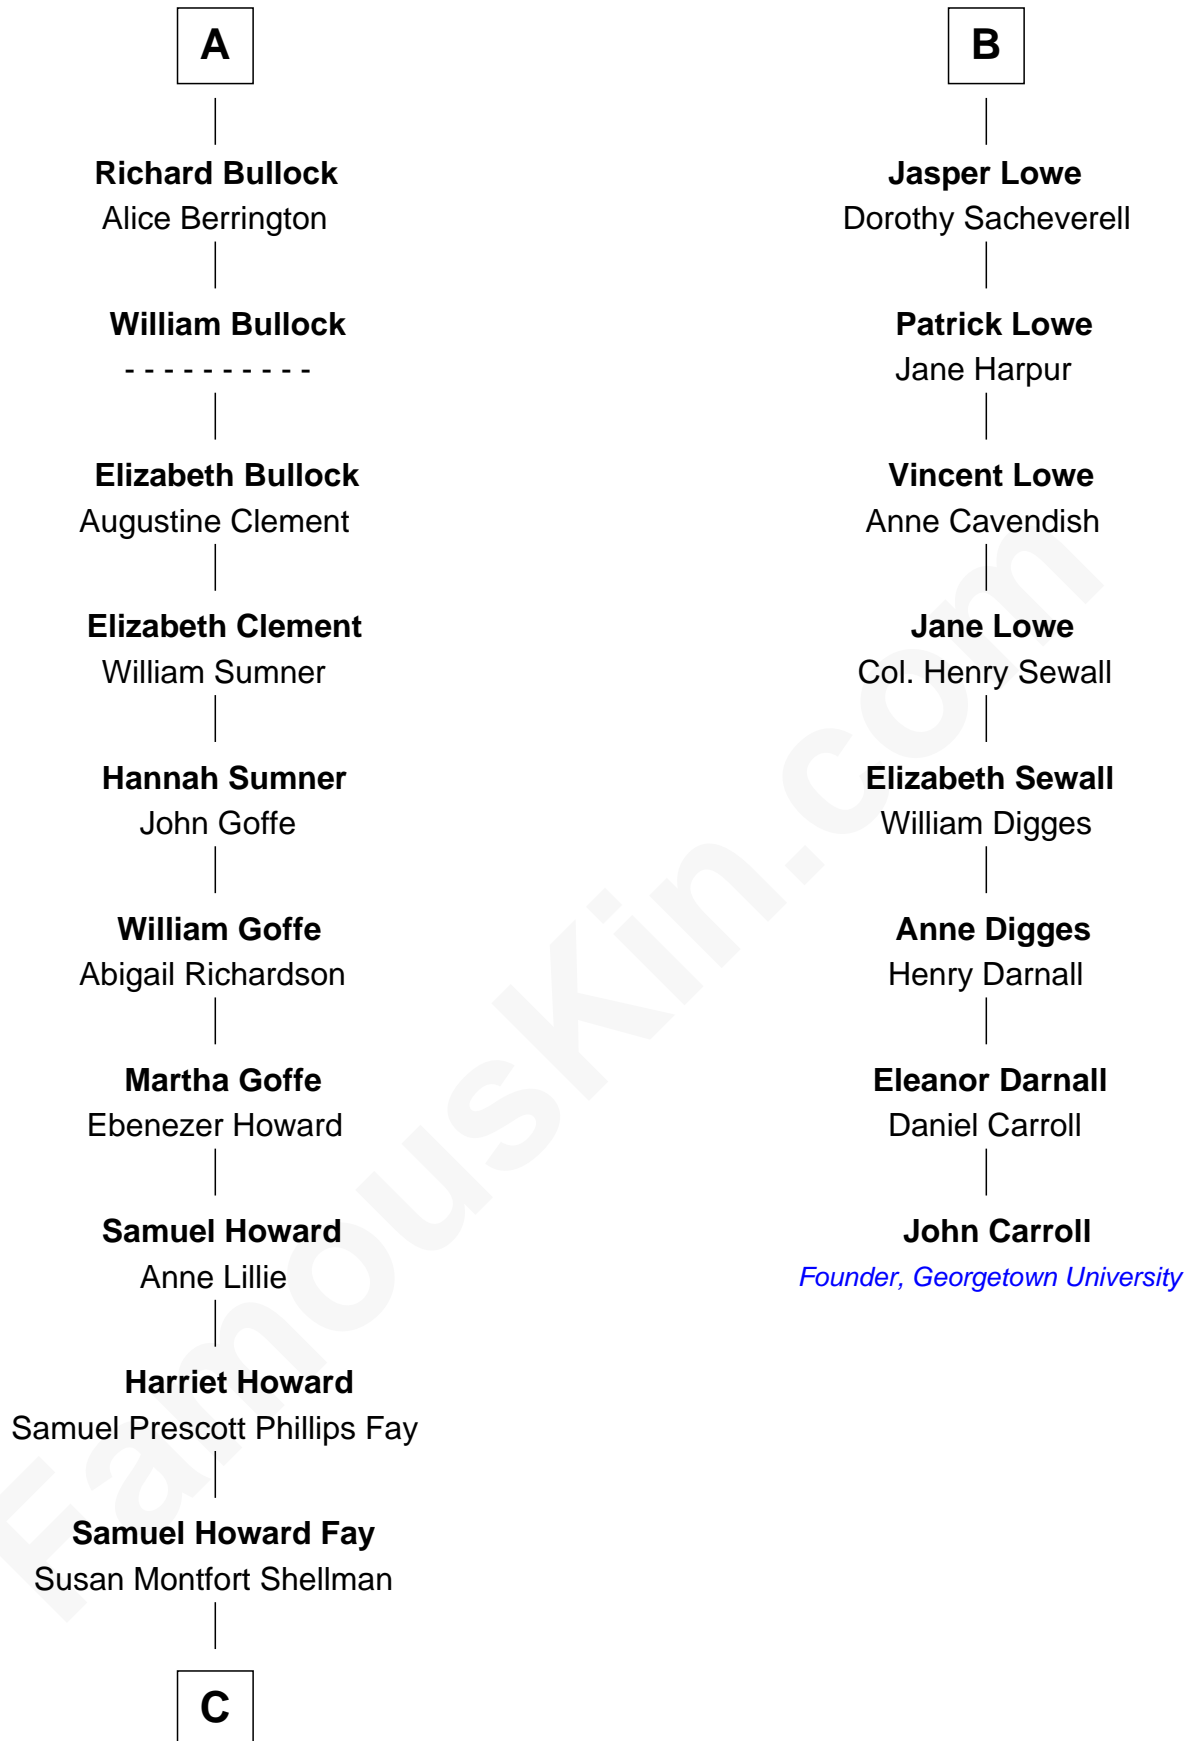

FamousKin.com Relationship Chart of

Jeb Bush

43rd Governor of Florida

14th cousin 7 times removed of

John Carroll

Founder of Georgetown University

Sir John Howard

Alice de Bois

Sir Robert Howard

Margaret de Scales

Sir John Howard

Margaret de Plaiz

Sir John Howard

Joan Walton

Elizabeth Howard

Sir John de Vere

Joan de Vere

Sir William Norreys

Margaret Norreys

Gilbert Bullock

Thomas Bullock

Alice Kingsmill

A

Joan Howard

Agnes Barlow

Sir Thomas Cokayne

Barbara FitzHerbert

Jane Cokayne

Vincent Lowe

B

C

Harriet Eleanor Fay
Rev. James Smith Bush