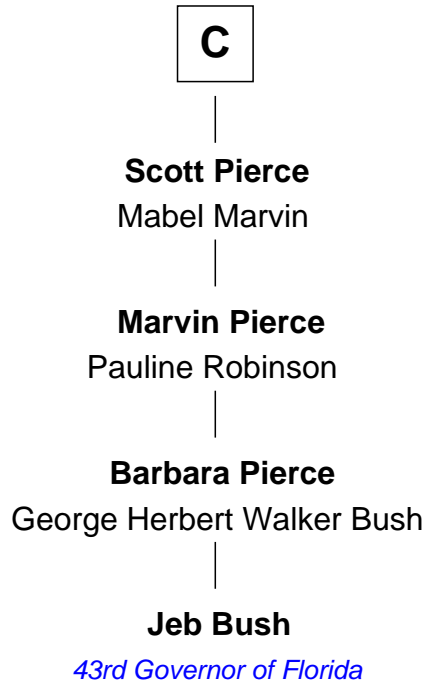

# FamousKin.com Relationship Chart of

**Jeb Bush**

*43rd Governor of Florida*

17th cousin 3 times removed of

**Lewis Carroll**

*Author of Alice in Wonderland*

**Henry Plantagenet**  
Maud de Chaworth

**Eleanor Plantagenet**  
Richard Fitzalan

**John Fitzalan**  
Eleanor Maltravers

**Joan Fitzalan**  
Sir William Echyngnam

**Joan Echyngnam**  
Sir John Bayntun

**Henry Bayntun**  
-----

**Jane Bayntun**  
Thomas Prowse

**Mary Prowse**  
John Gye

**A**

**Mary Plantagenet**  
Henry de Percy

**Sir Henry Percy**  
Margaret de Neville

**Sir Henry Percy**  
Elizabeth Mortimer

**Sir Henry Percy**  
Eleanor Neville

**Anne Percy**  
Sir Thomas Hungerford

**Mary Hungerford**  
Sir Edward Hastings

**Sir George Hastings**  
Anne Stafford

**B**

FamousKin.com