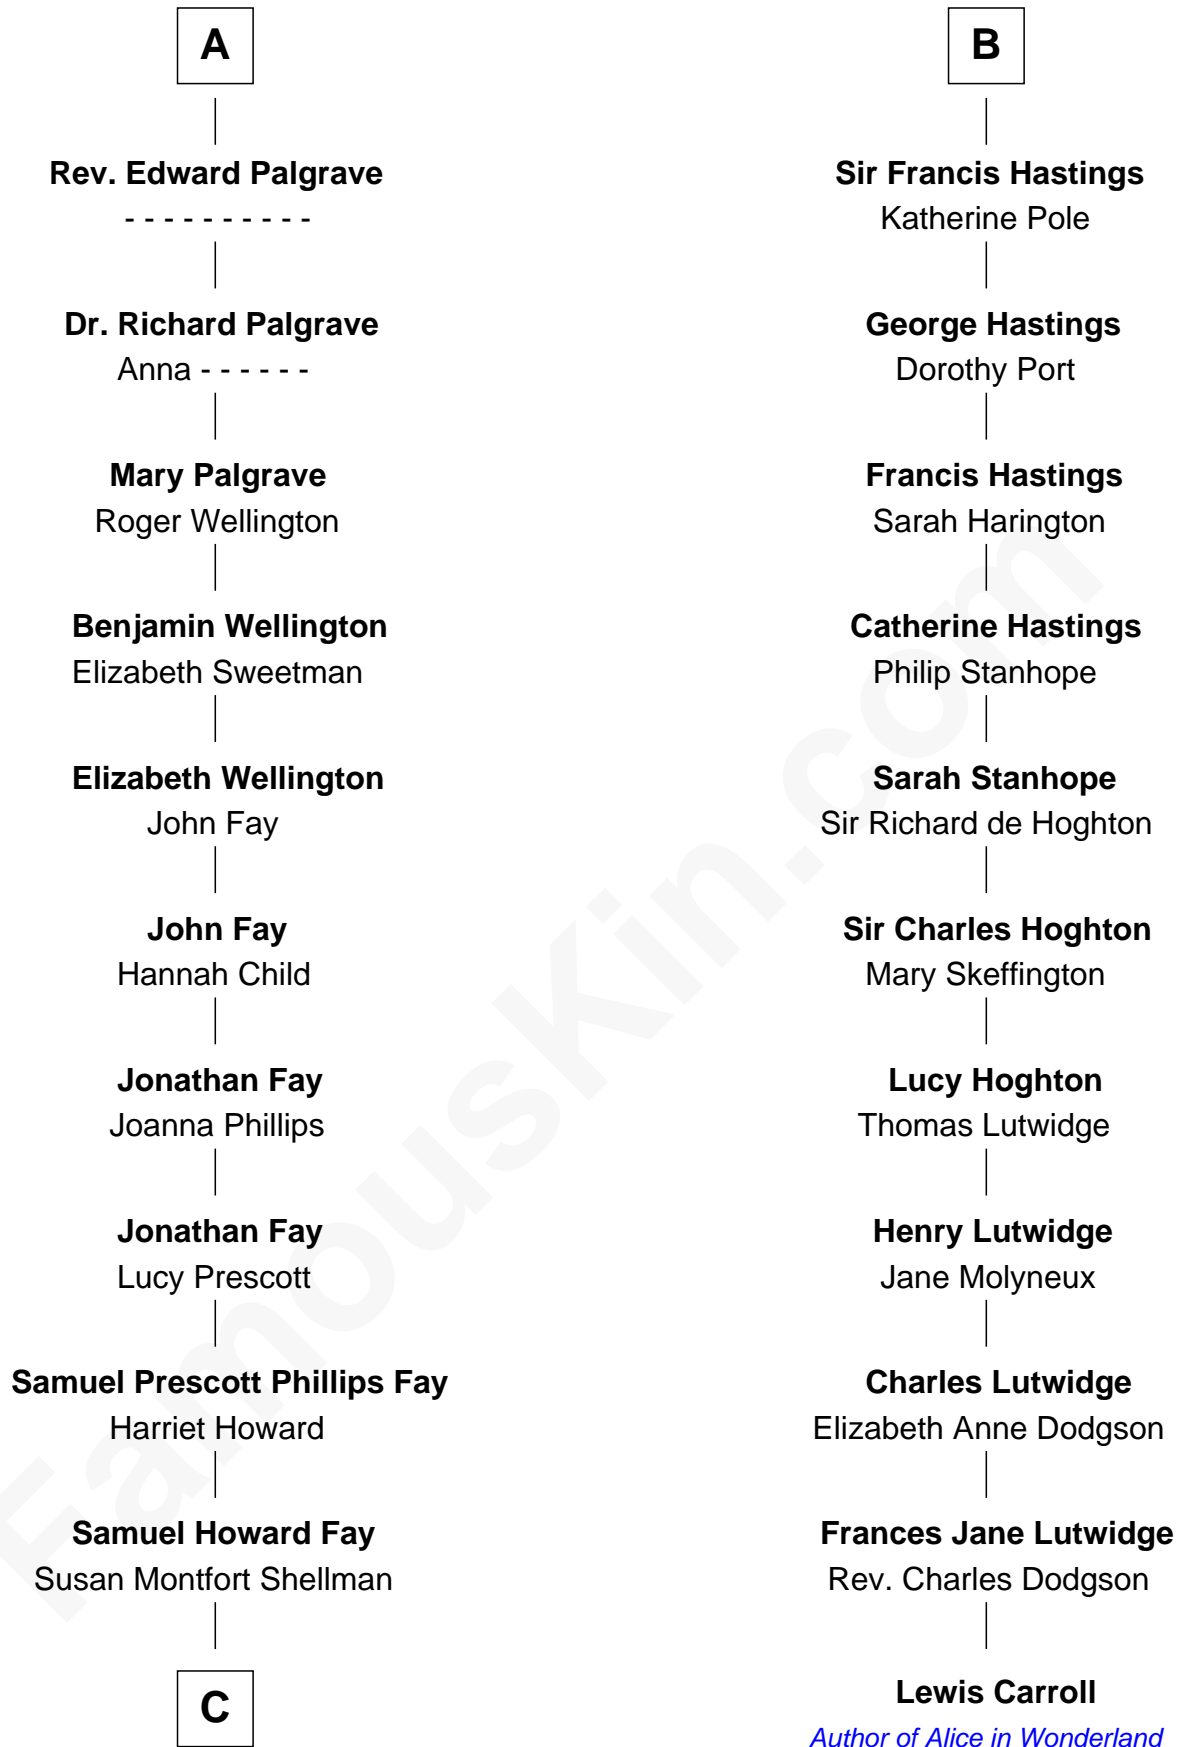

FamousKin.com Relationship Chart of

Jeb Bush

43rd Governor of Florida

17th cousin 4 times removed of

Lewis Carroll

Author of Alice in Wonderland

Elizabeth de Badlesmere

with husband
Sir William de Bohun

with husband
Sir Edmund Mortimer

Elizabeth de Bohun
Sir Richard Fitzalan

Sir Roger de Mortimer
Philippa de Montagu

Elizabeth Fitzalan
Sir Robert Goushill

Edmund Mortimer
Philippa Plantagenet

Elizabeth Goushill
Sir Robert Wingfield

Elizabeth Mortimer
Sir Henry Percy

Elizabeth Wingfield
Sir William Brandon

Sir Henry Percy
Eleanor Neville

Eleanor Brandon
John Glemham

Anne Percy
Sir Thomas Hungerford

Anne Glemham
Henry Palgrave

Mary Hungerford
Sir Edward Hastings

Thomas Palgrave
Alice Gunton

Sir George Hastings
Anne Stafford

A

B

C

—
Harriet Eleanor Fay
Rev. James Smith Bush

—
Samuel Prescott Bush
Flora Sheldon

—
Prescott Sheldon Bush
Dorothy Wear Walker