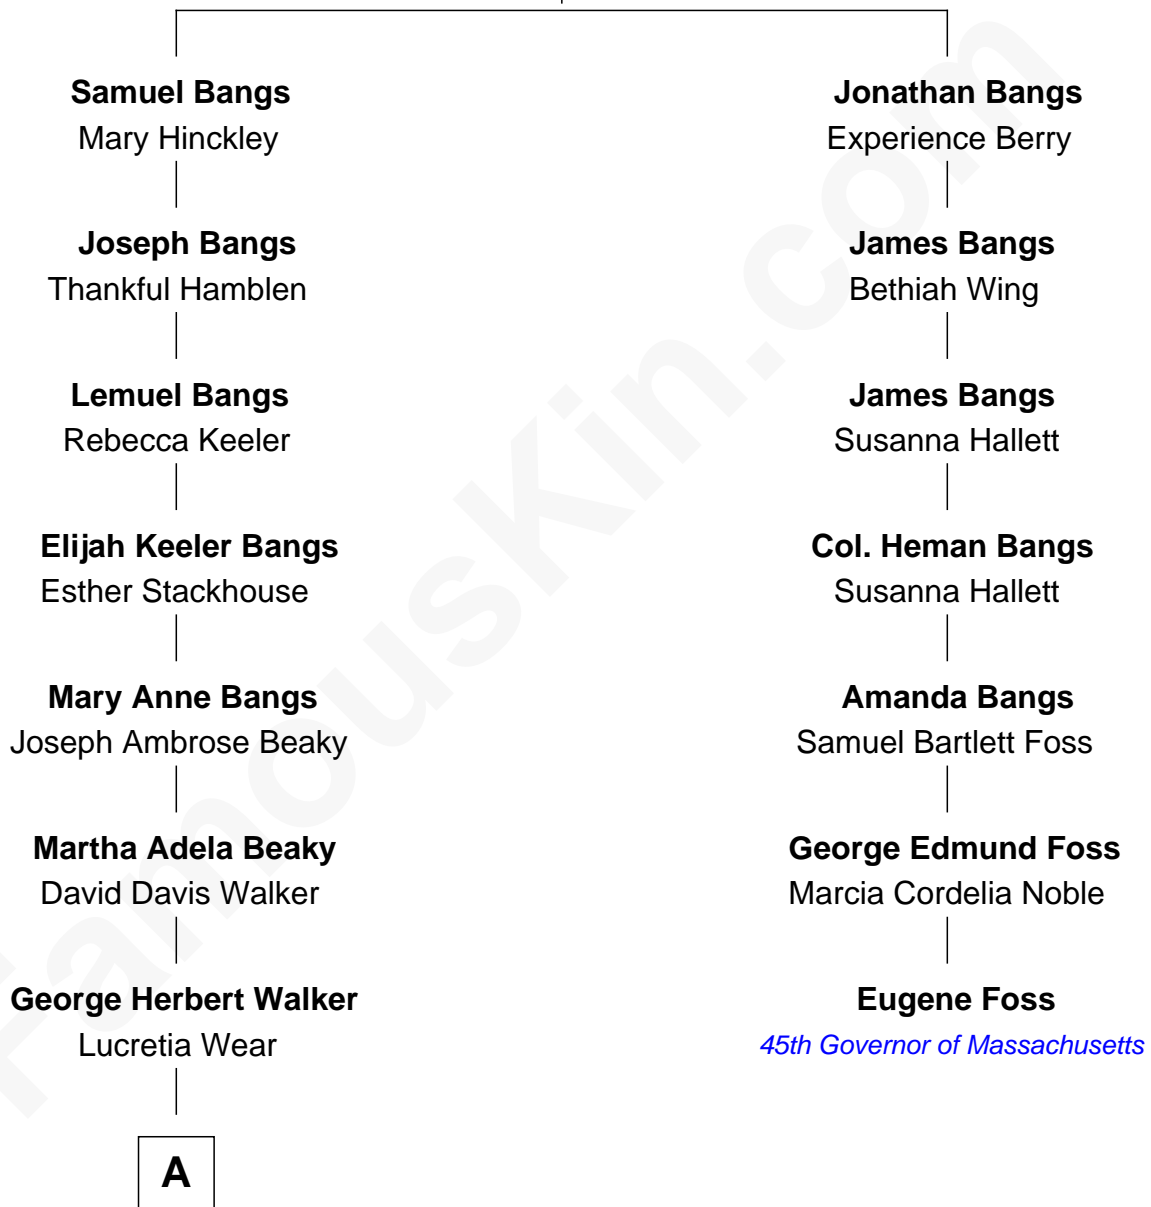

FamousKin.com Relationship Chart of

Jeb Bush

43rd Governor of Florida

6th cousin 3 times removed of

Eugene Foss

45th Governor of Massachusetts

Jonathan Bangs

Mary Mayo

A

—
Dorothy Wear Walker
Prescott Sheldon Bush

—
George Herbert Walker Bush
Barbara Pierce

—
Jeb Bush
43rd Governor of Florida

FamousKin.com