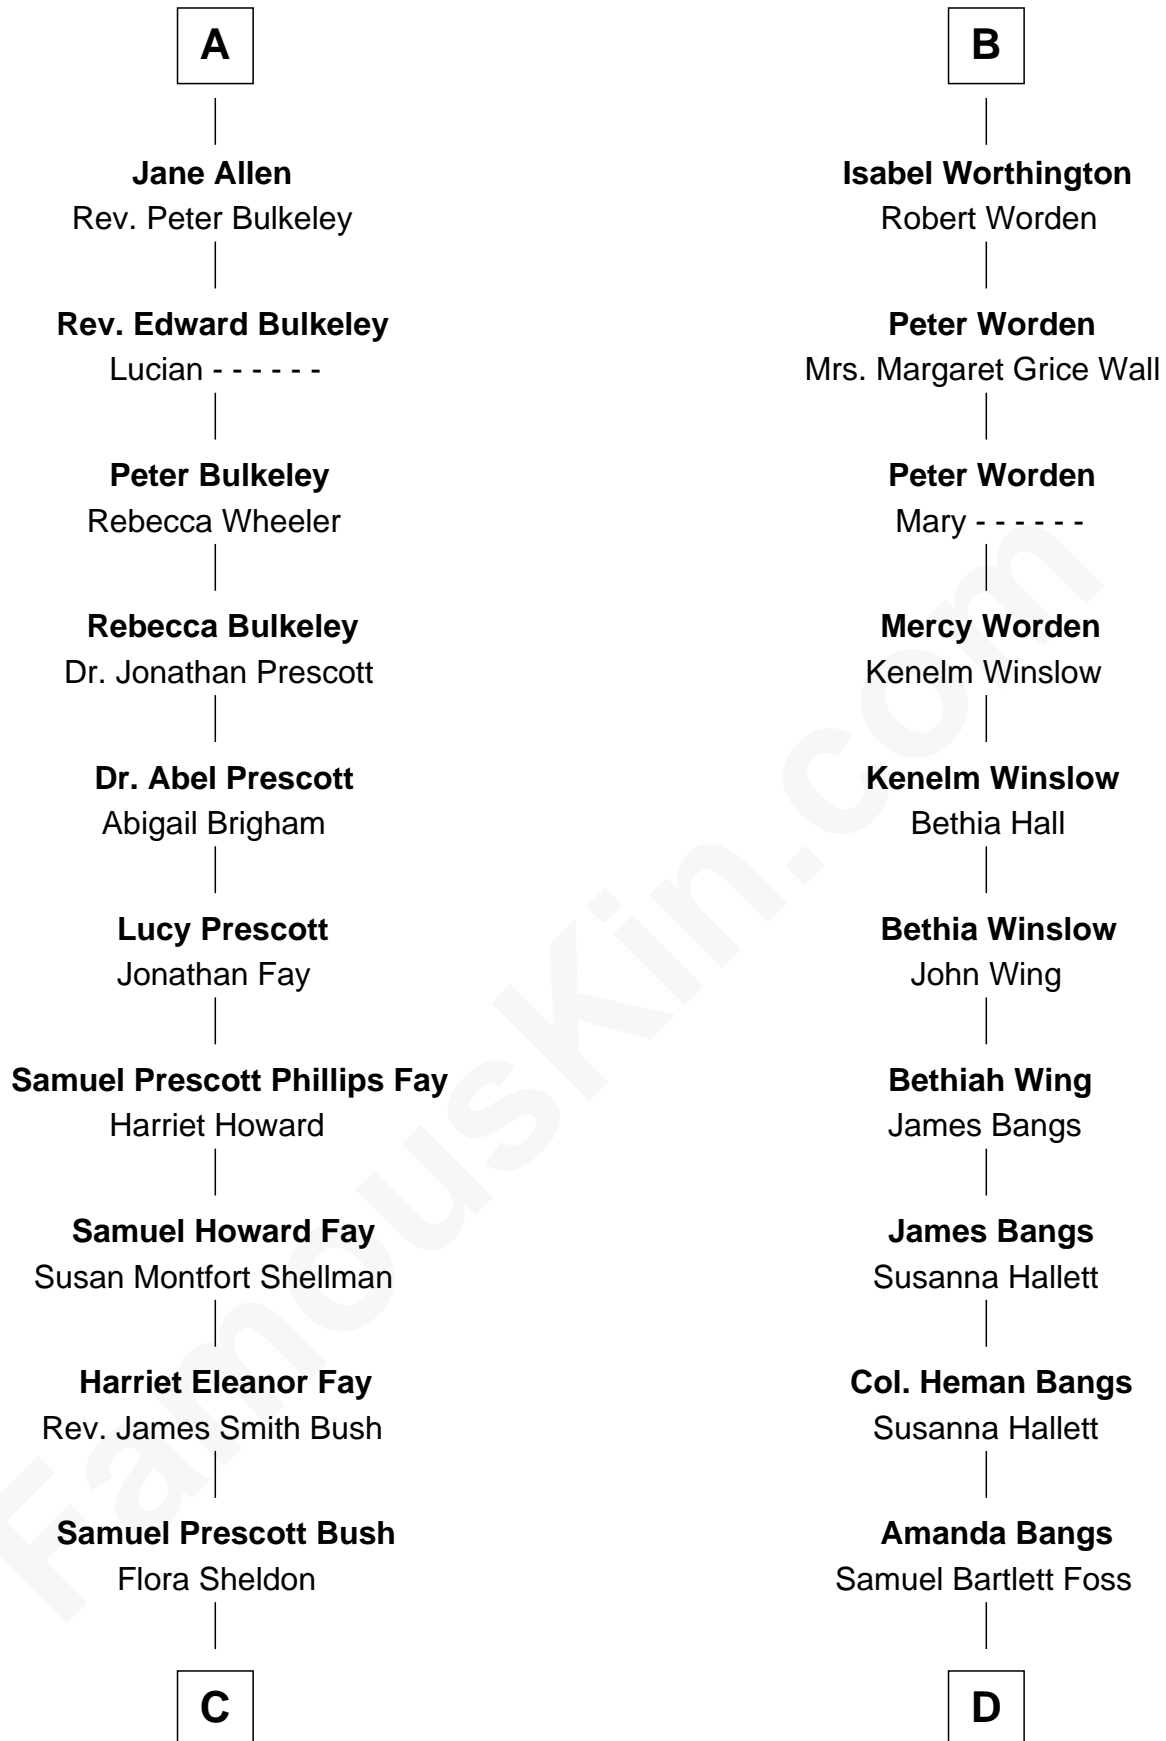

FamousKin.com Relationship Chart of

Jeb Bush

43rd Governor of Florida

18th cousin 1 time removed of

Eugene Foss

45th Governor of Massachusetts

FamousKin.com