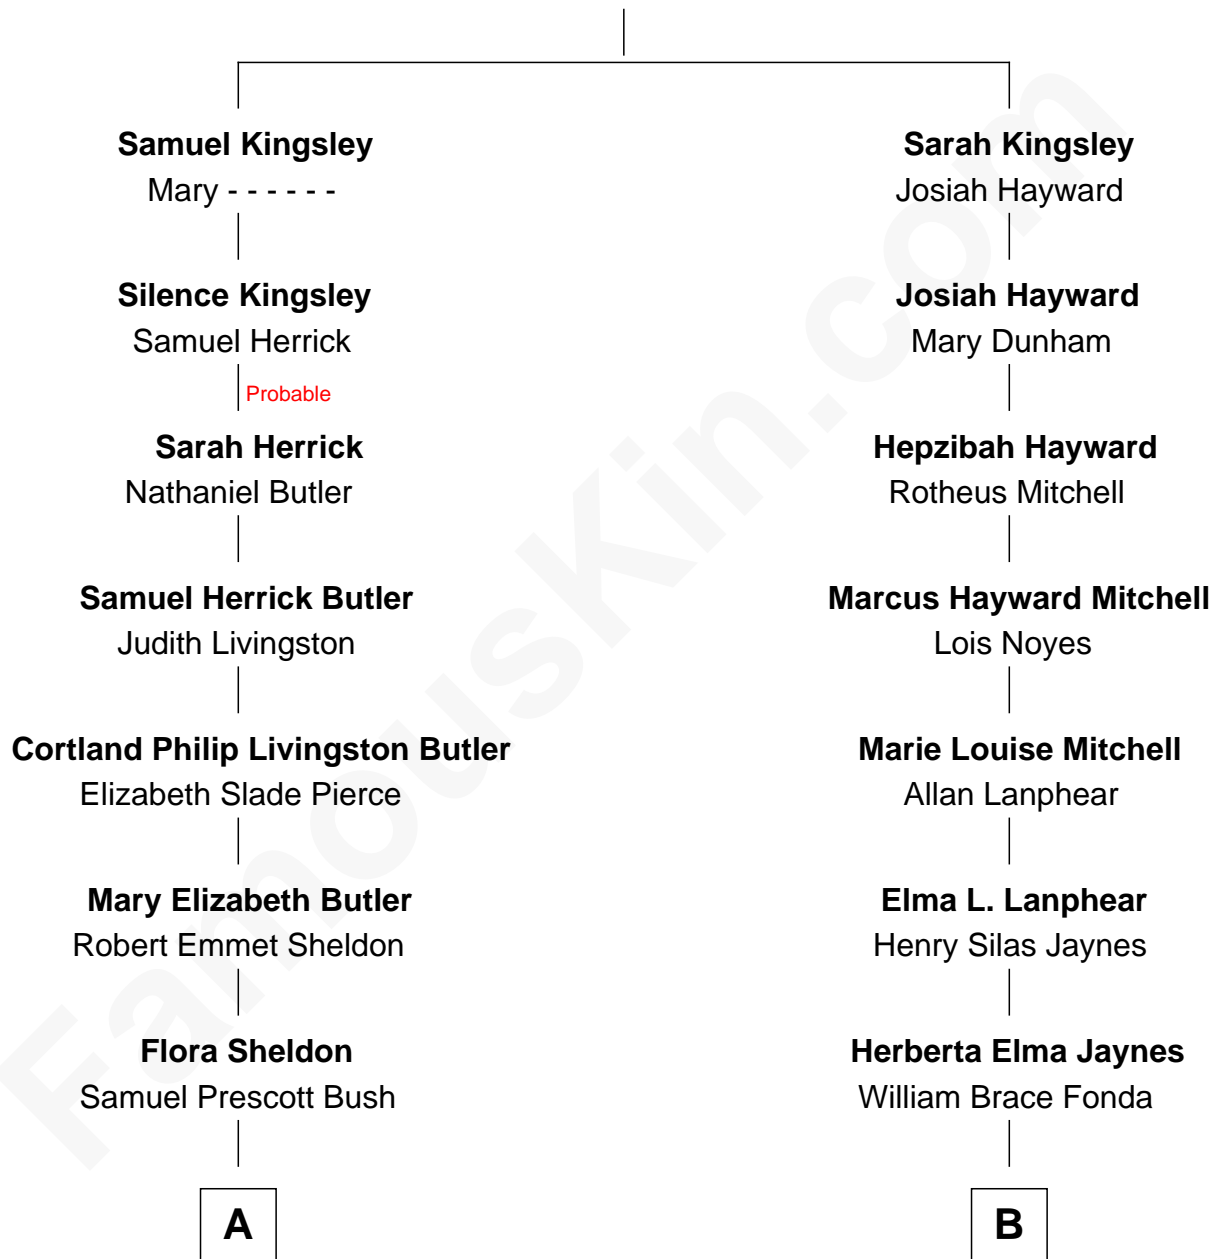

# FamousKin.com Relationship Chart of

**Jeb Bush**

*43rd Governor of Florida*

8th cousin 1 time removed of

**Peter Fonda**

*TV and Movie Actor*

**Samuel Kingsley**

Mary Washburn

FamousKin.com