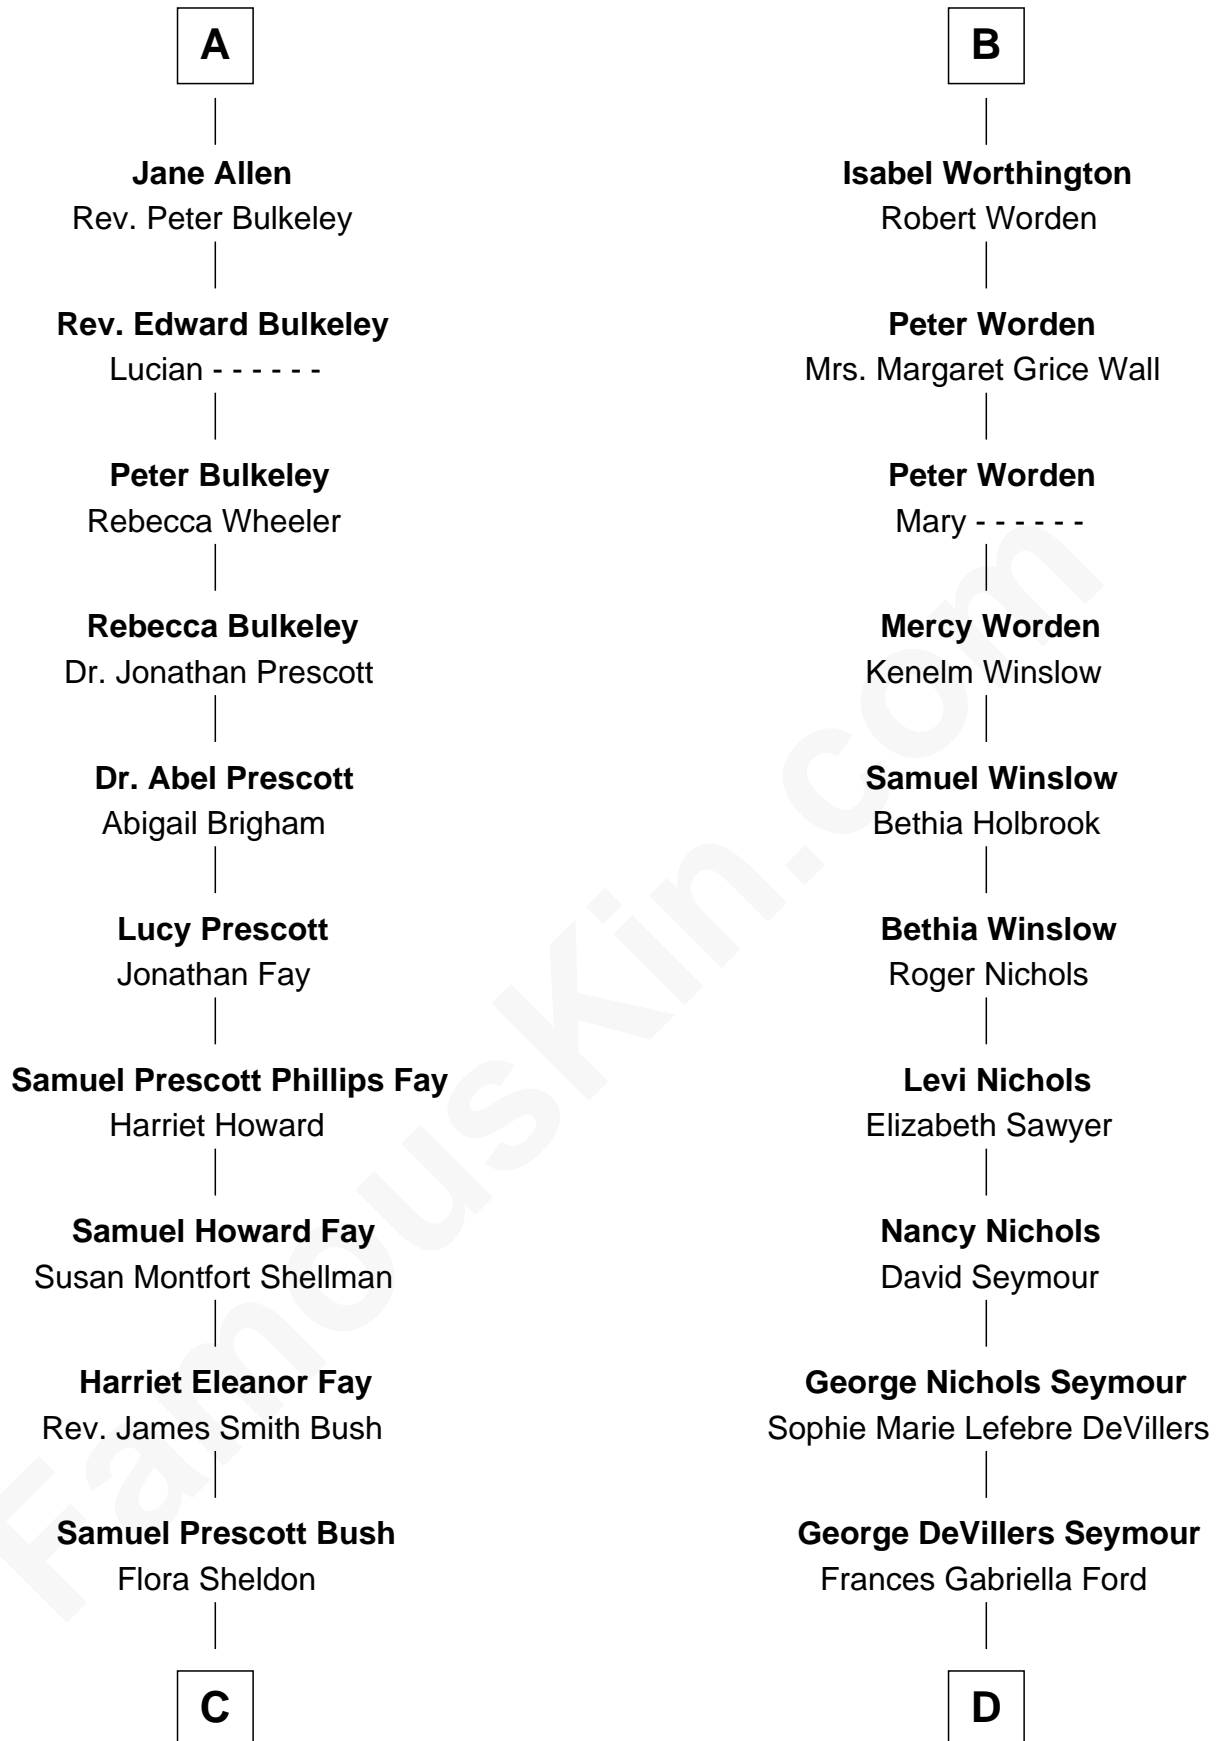

FamousKin.com Relationship Chart of

Jeb Bush

43rd Governor of Florida

19th cousin of

Peter Fonda

TV and Movie Actor

Alice Plumpton

with husband
Sir John Boteler

with husband
Sir Richard de Sherburne

C

Prescott Sheldon Bush

Dorothy Wear Walker

George Herbert Walker Bush

Barbara Pierce

Jeb Bush

43rd Governor of Florida