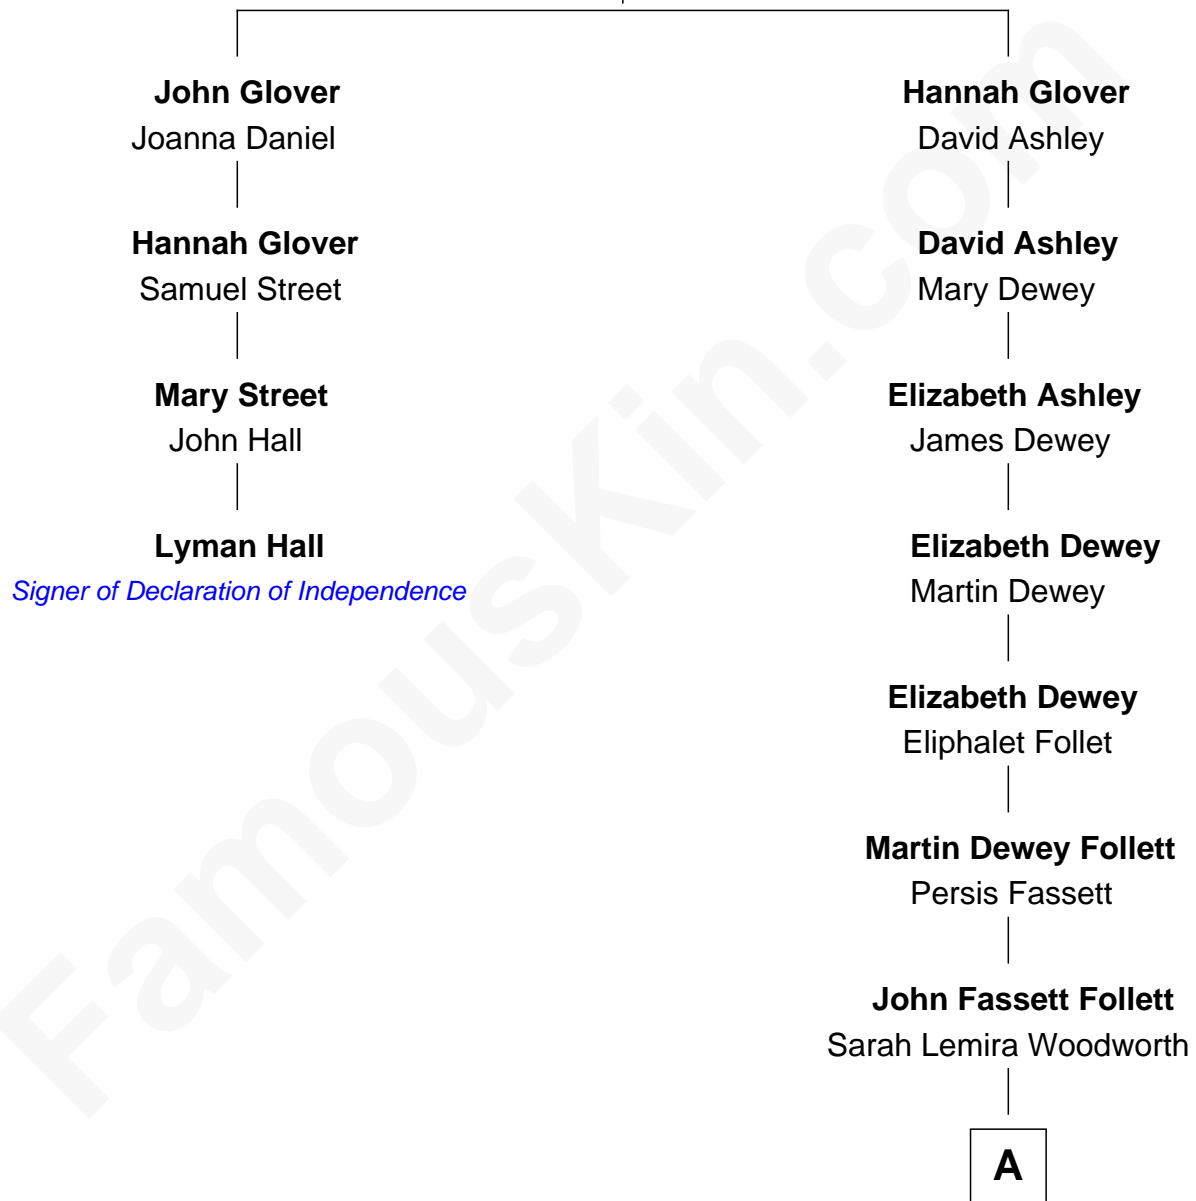

FamousKin.com

Relationship Chart of

Lyman Hall

Signer of the Declaration of Independence

3rd cousin 7 times removed of

Dewey F. Bartlett

19th Governor of Oklahoma

Henry Glover
Helena Russell

A

—
Martin Dewey Follett
Harriet Lucena Shipman

—
Alfred Dewey Follett
Lula Hopkins

—
Jessie Hopkins Follett
David Albert Bartlett

—
Dewey F. Bartlett
19th Governor of Oklahoma

FamousKin.com