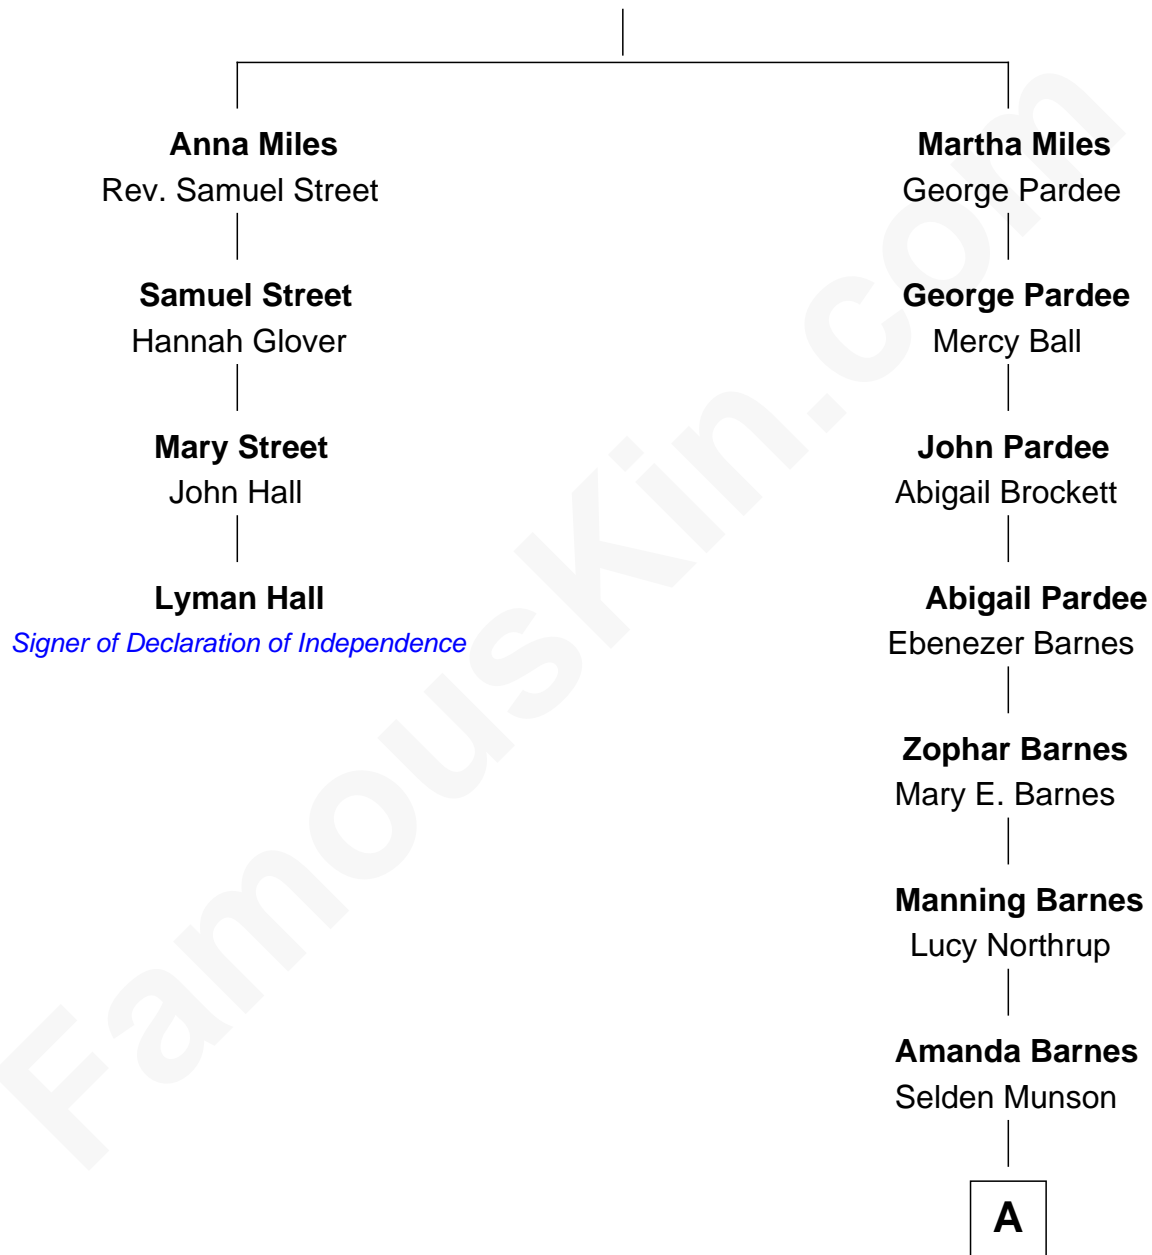

## Relationship Chart of

### Lyman Hall

*Signer of the Declaration of Independence*

3rd cousin 8 times removed of

**Viggo Mortensen**  
*Movie Actor*

**Richard Miles**

A

**Mary Annis Munson**

John Wesley Gamble

**John Munson Gamble**

Blanche Ethelwyn Chapman

**Mary Annis Gamble**

Dr. Walter Sidney Atkinson

**Grace Gamble Atkinson**

Viggo Peter Mortensen

**Viggo Mortensen**

*Movie Actor*