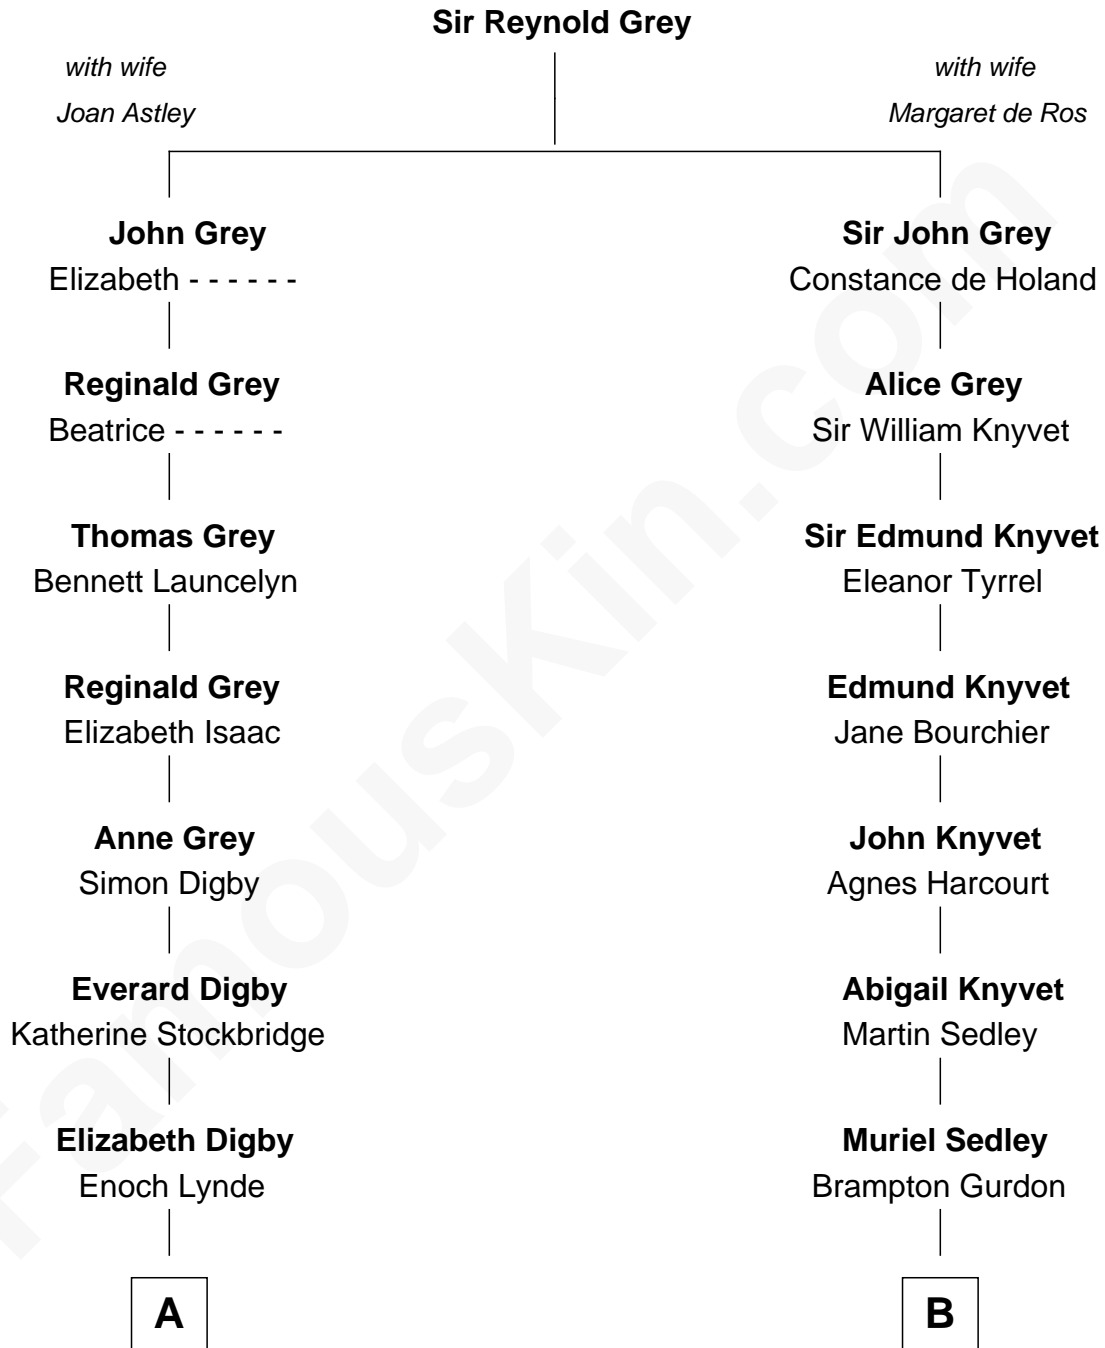

**FamousKin.com**  
**Relationship Chart of**  
**Sigourney Weaver**  
*Movie Actress*

17th cousin 1 time removed of

**Story Musgrave**  
*NASA Astronaut*

C

|  
**Marguerite Swann**

Percy Musgrave

|  
**Story Musgrave**

*NASA Astronaut*

FamousKin.com