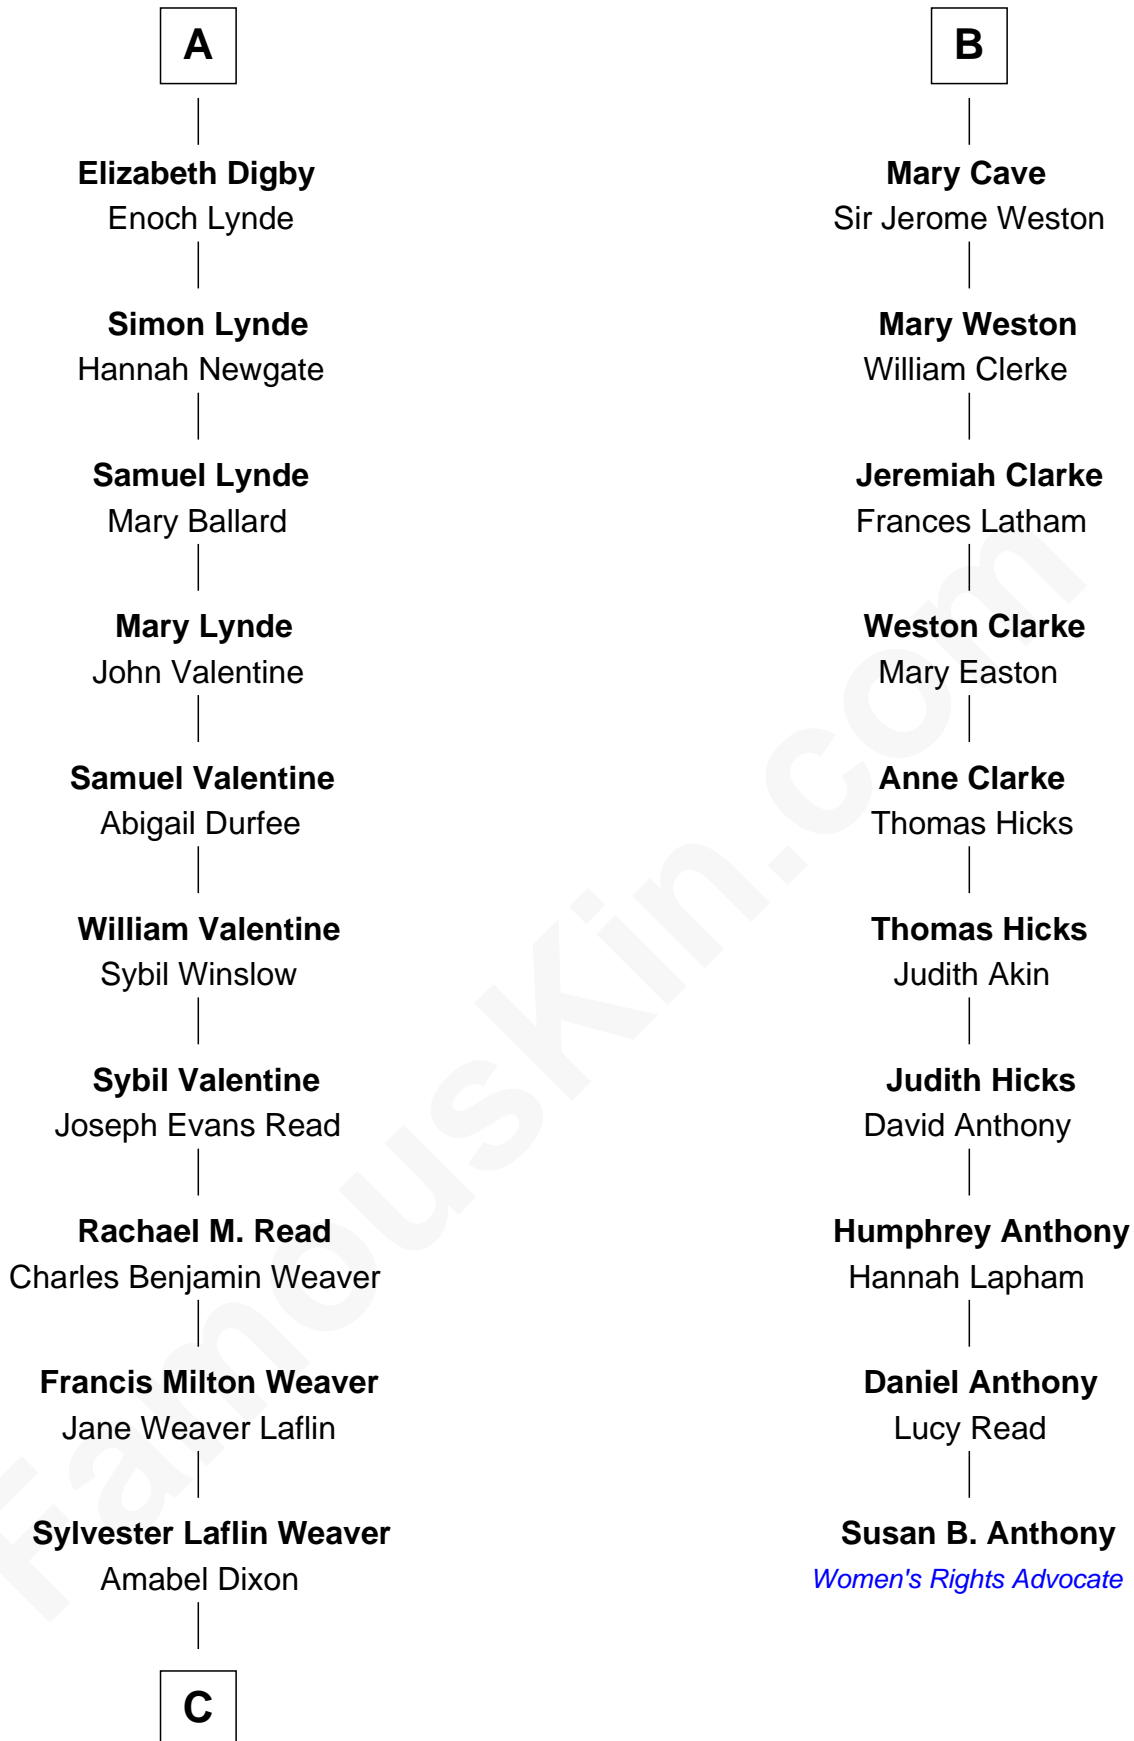

FamousKin.com
Relationship Chart of
Sigourney Weaver
Movie Actress

16th cousin 2 times removed of

Susan B. Anthony
Women's Rights Advocate

C

Sylvester Laflin Weaver
Desiree Mary Lucy Hawkins

Sigourney Weaver
Movie Actress

FamousKin.com