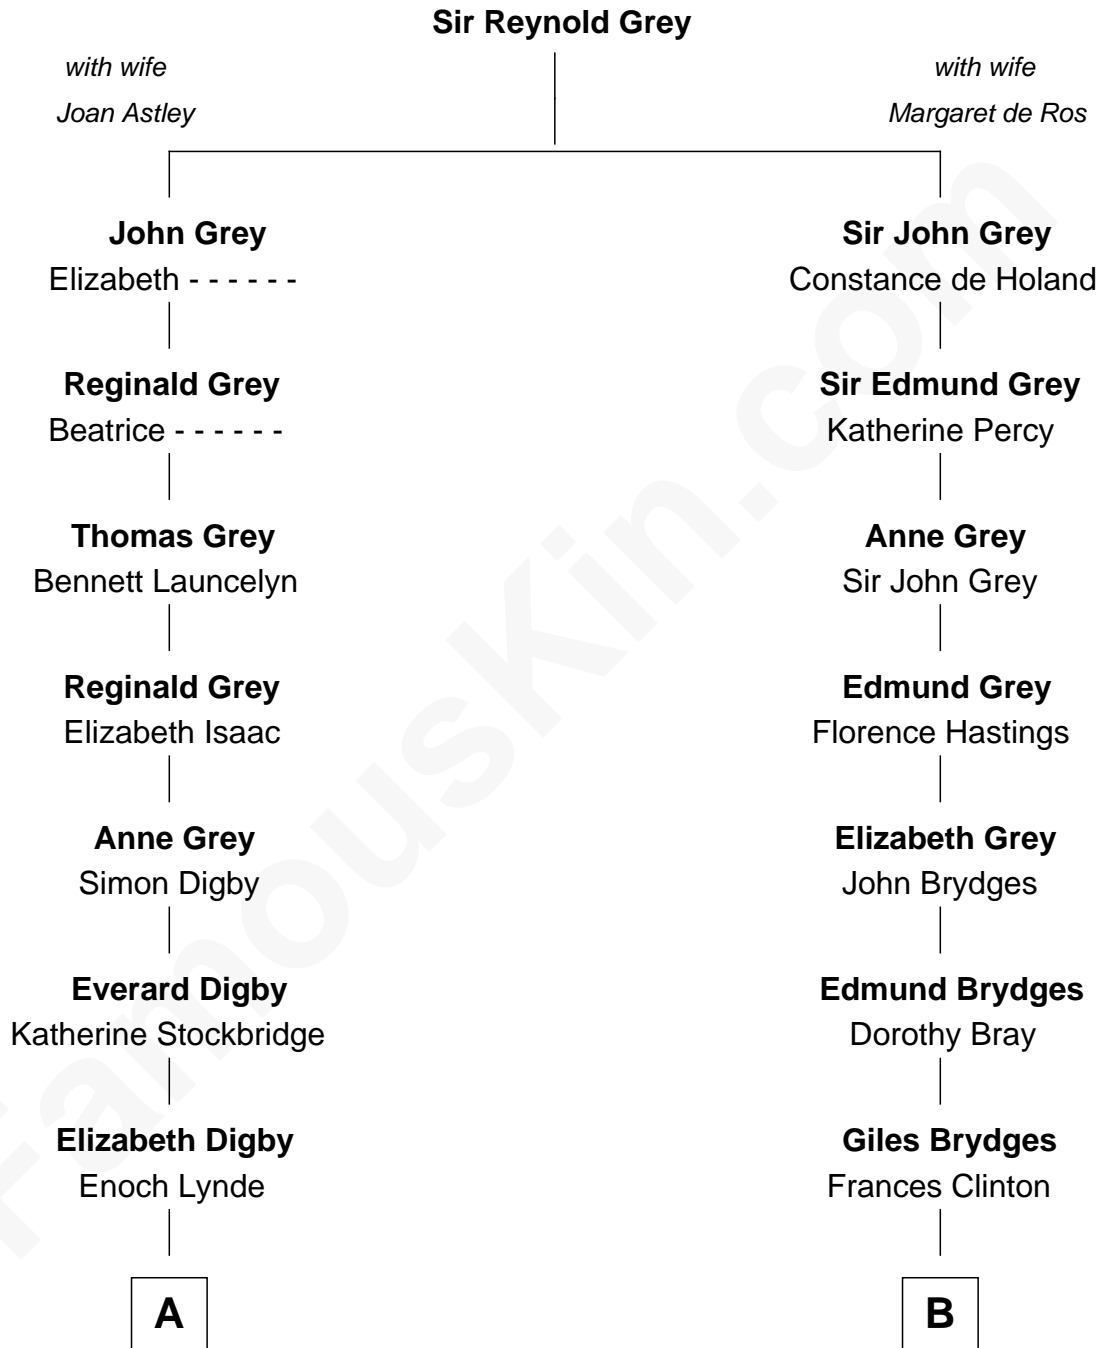

FamousKin.com

Relationship Chart of

Sigourney Weaver

Movie Actress

17th cousin of

Sir Winston Churchill

Prime Minister of the United Kingdom

A

Simon Lynde
Hannah Newgate

Samuel Lynde
Mary Ballard

Mary Lynde
John Valentine

Samuel Valentine
Abigail Durfee

William Valentine
Sybil Winslow

Sybil Valentine
Joseph Evans Read

Rachael M. Read
Charles Benjamin Weaver