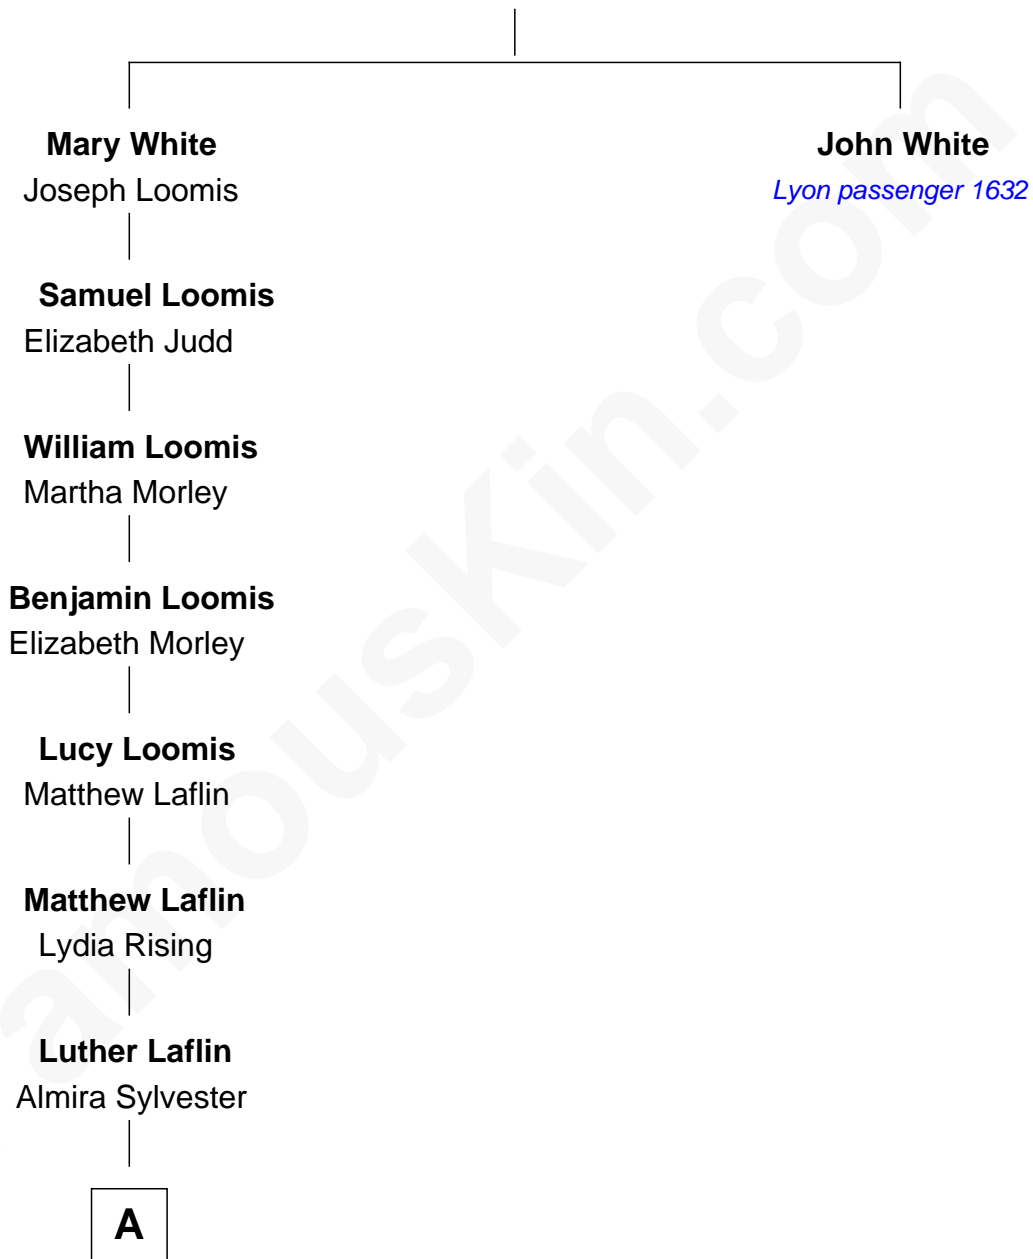

FamousKin.com
Relationship Chart of
Sigourney Weaver
Movie Actress

9th great-grandniece of

John White

(c1597 - 1683/4) Lyon passenger 1632

Robert White
 Bridget Allgar

A

—
Sylvester Hall Laflin

Anna Weaver Staats

—
Jane Weaver Laflin

Francis Milton Weaver

—
Sylvester Laflin Weaver

Amabel Dixon

—
Sylvester Laflin Weaver

Desiree Mary Lucy Hawkins

—
Sigourney Weaver

Movie Actress