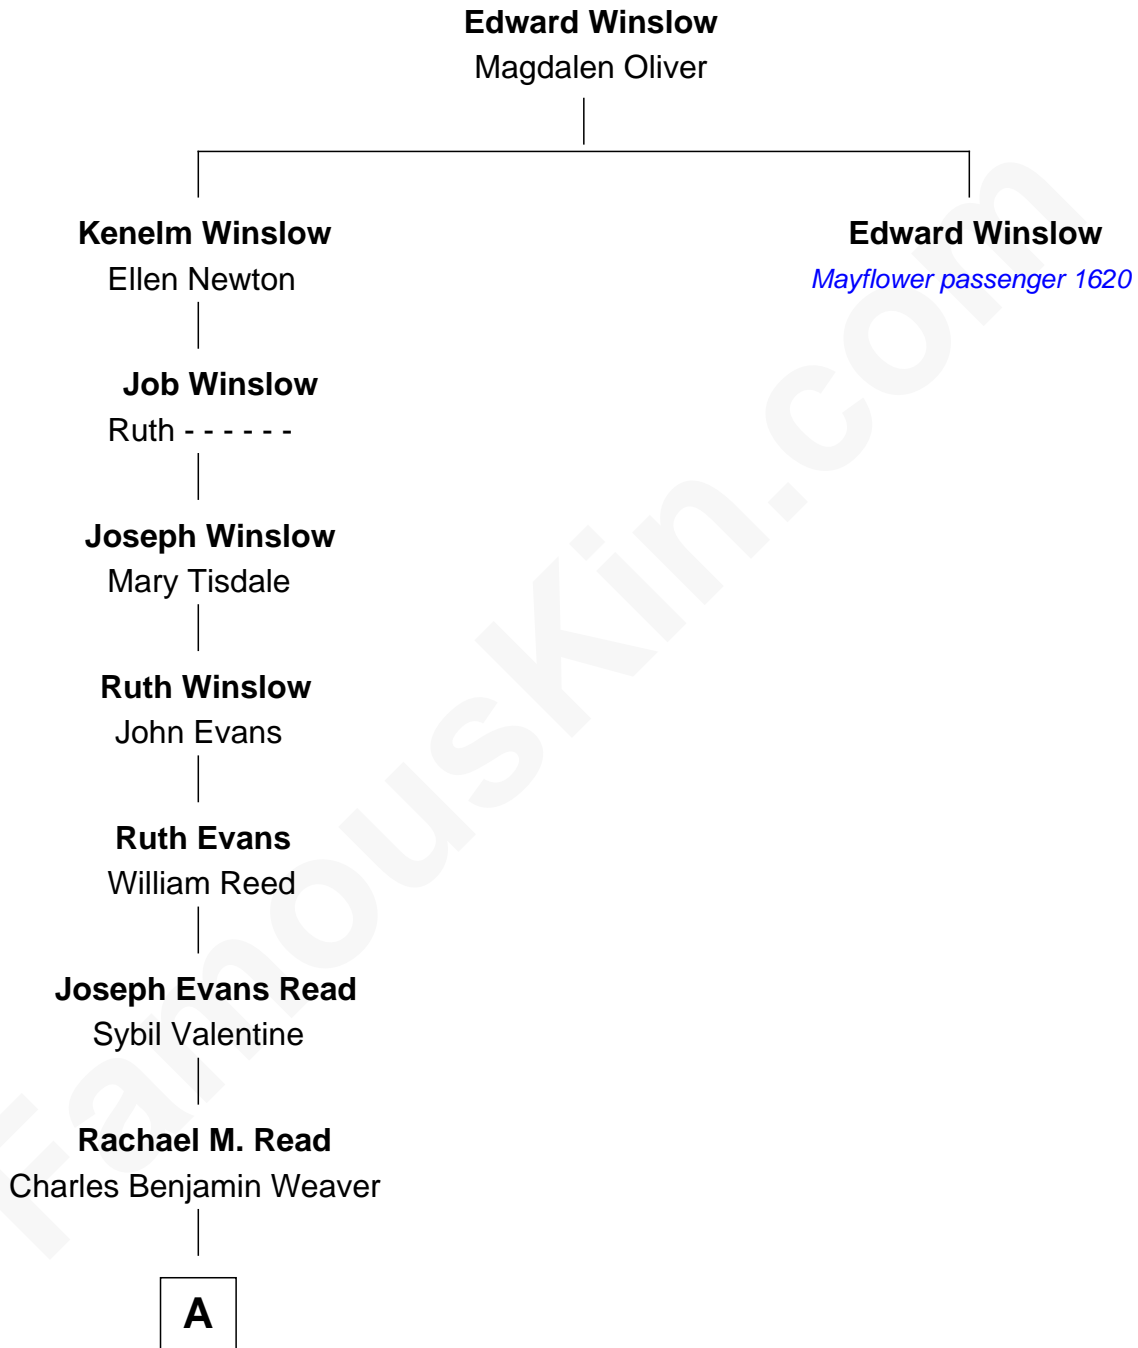

FamousKin.com Relationship Chart of

Sigourney Weaver

Movie Actress

8th great-grandniece of

Edward Winslow

(1595 - 1655) Mayflower passenger 1620

MAYFLOWER

FamousKin.com