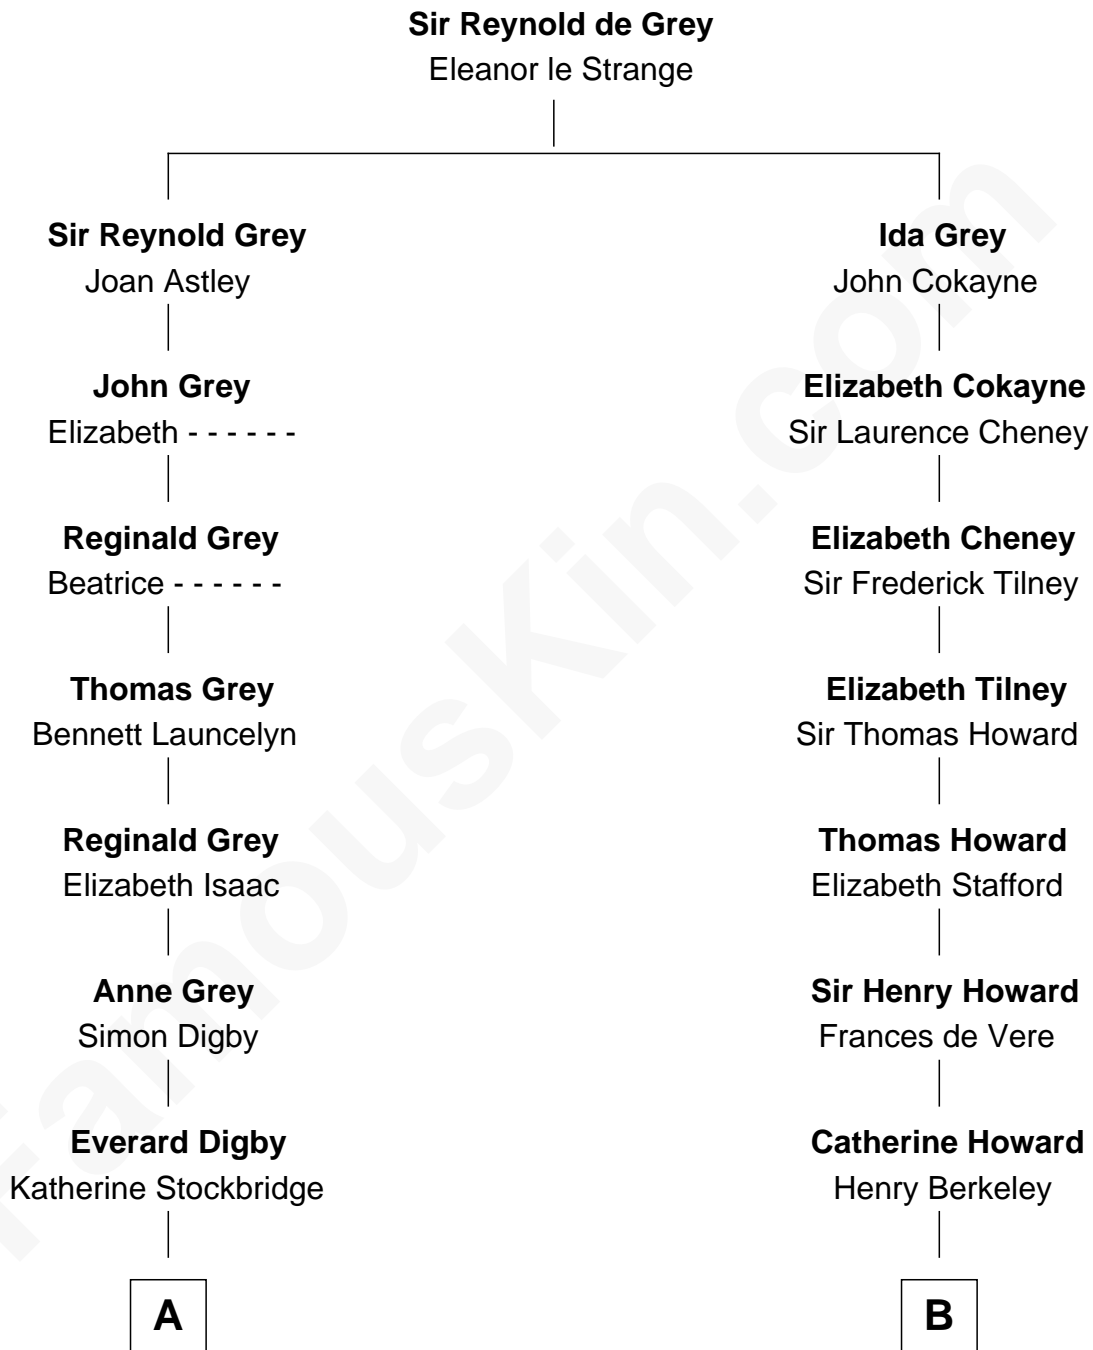

FamousKin.com
Relationship Chart of
Sigourney Weaver
Movie Actress

15th cousin 3 times removed of

Francis Scott Key
Author of "The Star Spangled Banner"

C

Sylvester Laflin Weaver
Desiree Mary Lucy Hawkins

Sigourney Weaver
Movie Actress

FamousKin.com