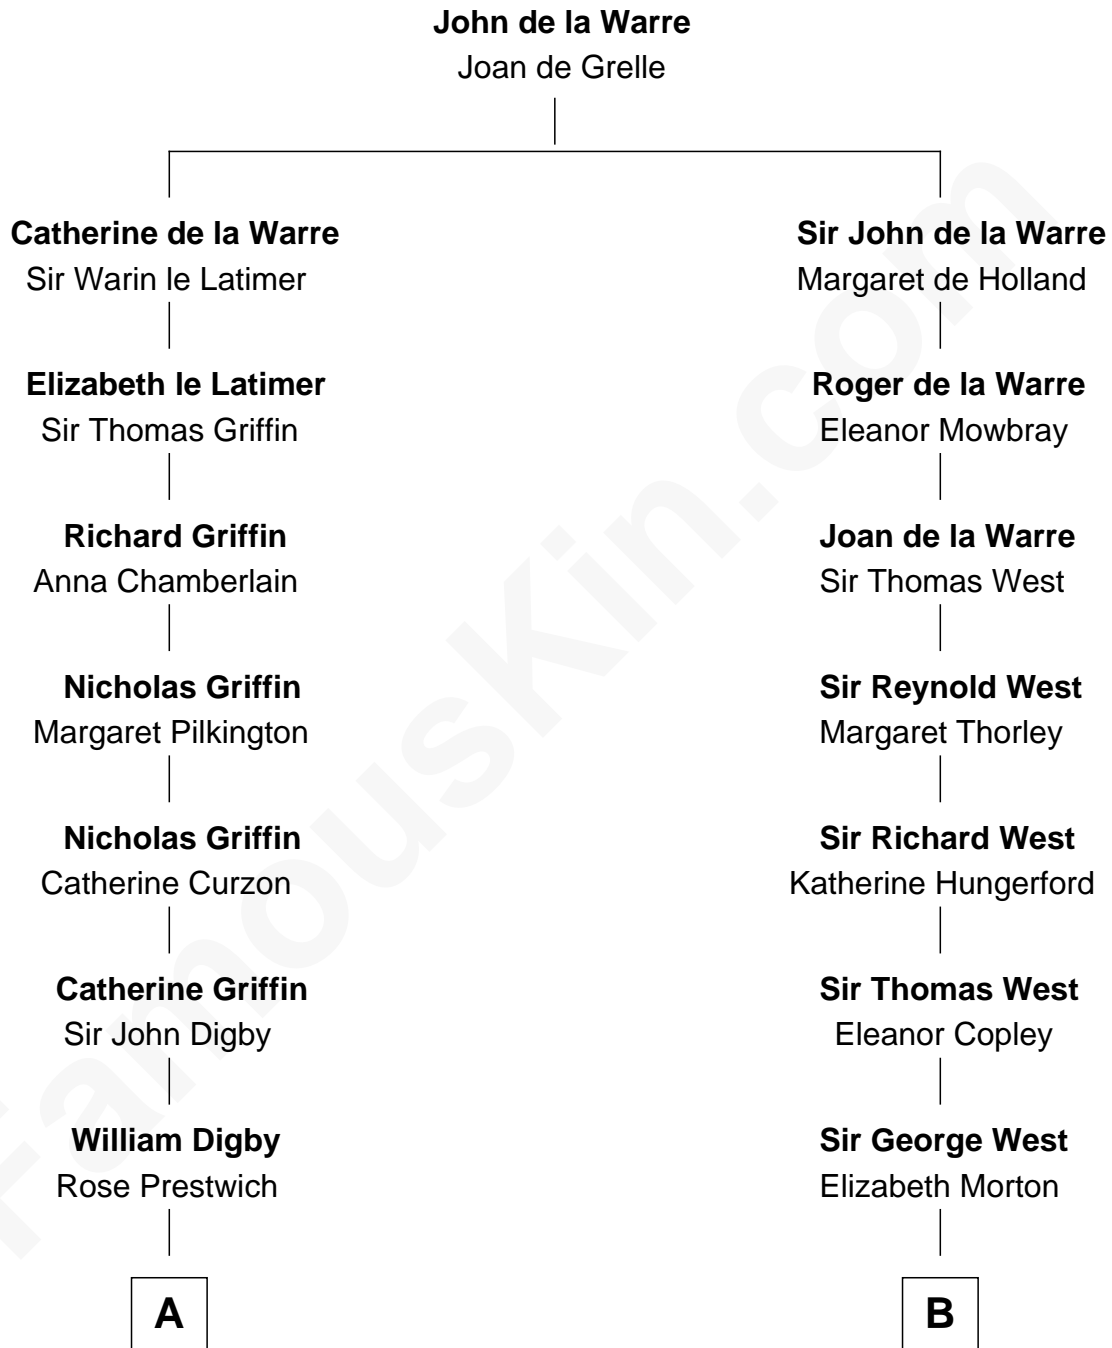

FamousKin.com
Relationship Chart of
Sigourney Weaver
Movie Actress

18th cousin 2 times removed of

John D. Rockefeller
Founder of the Standard Oil Company

C

Francis Milton Weaver

Jane Weaver Laflin

Sylvester Laflin Weaver

Amabel Dixon

Sylvester Laflin Weaver

Desiree Mary Lucy Hawkins

Sigourney Weaver

Movie Actress

D

William Avery Rockefeller

Eliza Davison