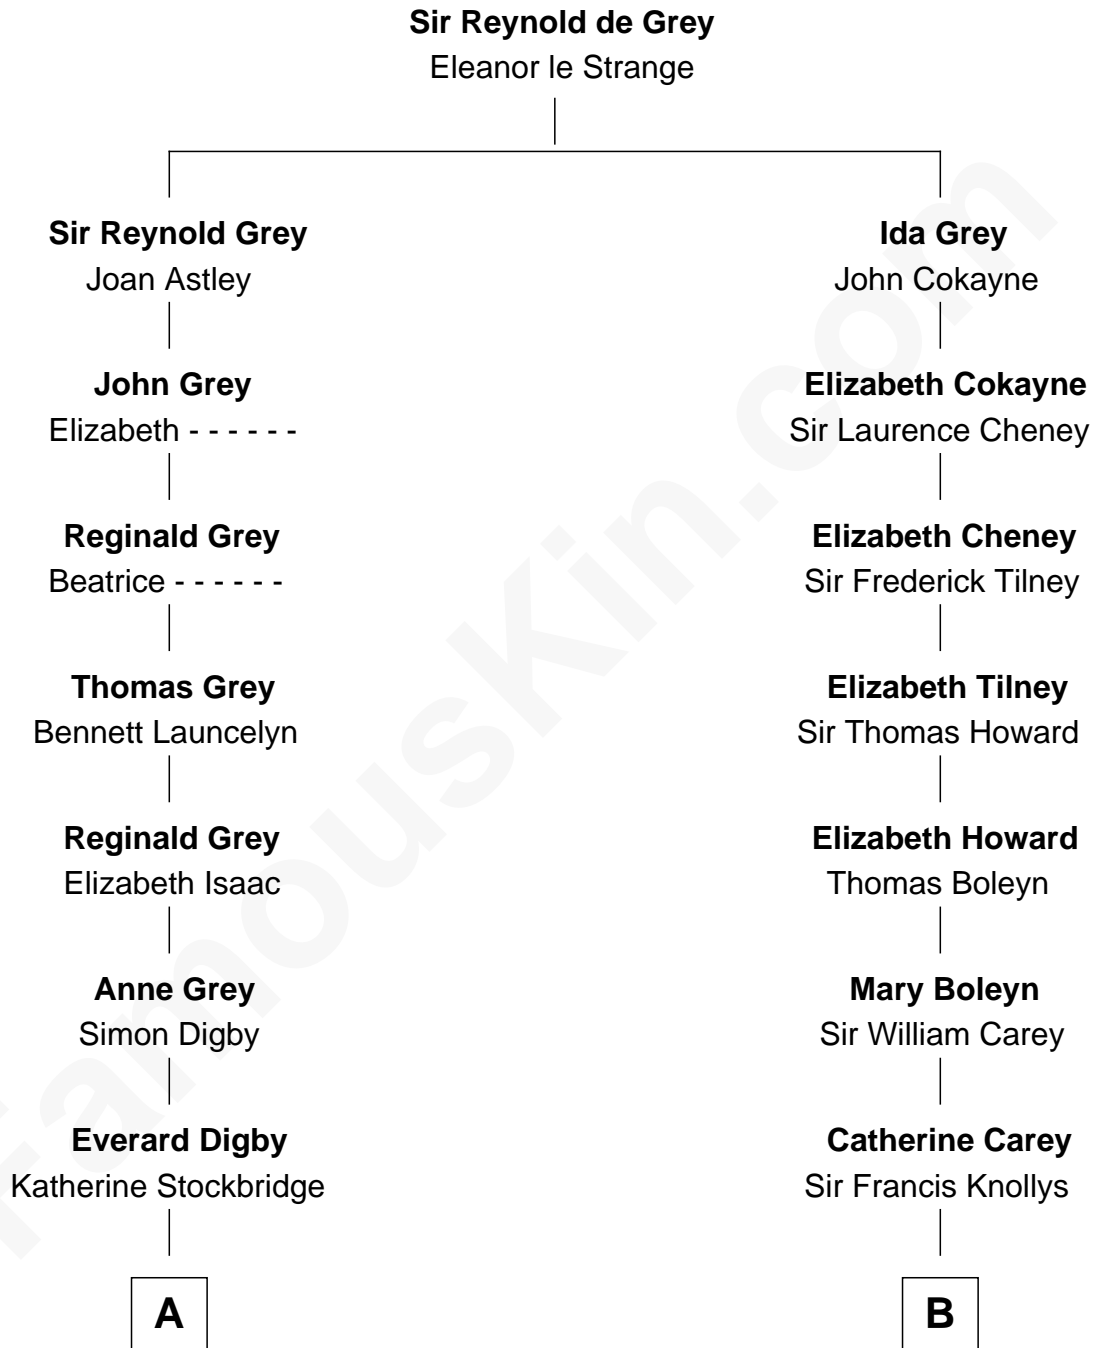

FamousKin.com
Relationship Chart of
Sigourney Weaver
Movie Actress

18th cousin 1 time removed of

Nelson Rockefeller
41st U.S. Vice-President

C

Sylvester Laflin Weaver
Desiree Mary Lucy Hawkins

Sigourney Weaver
Movie Actress

D

John Davison Rockefeller
Laura Celestia Spelman

John Davison Rockefeller
Abby Greene Aldrich

Nelson Rockefeller
41st U.S. Vice-President

FamousKin.com