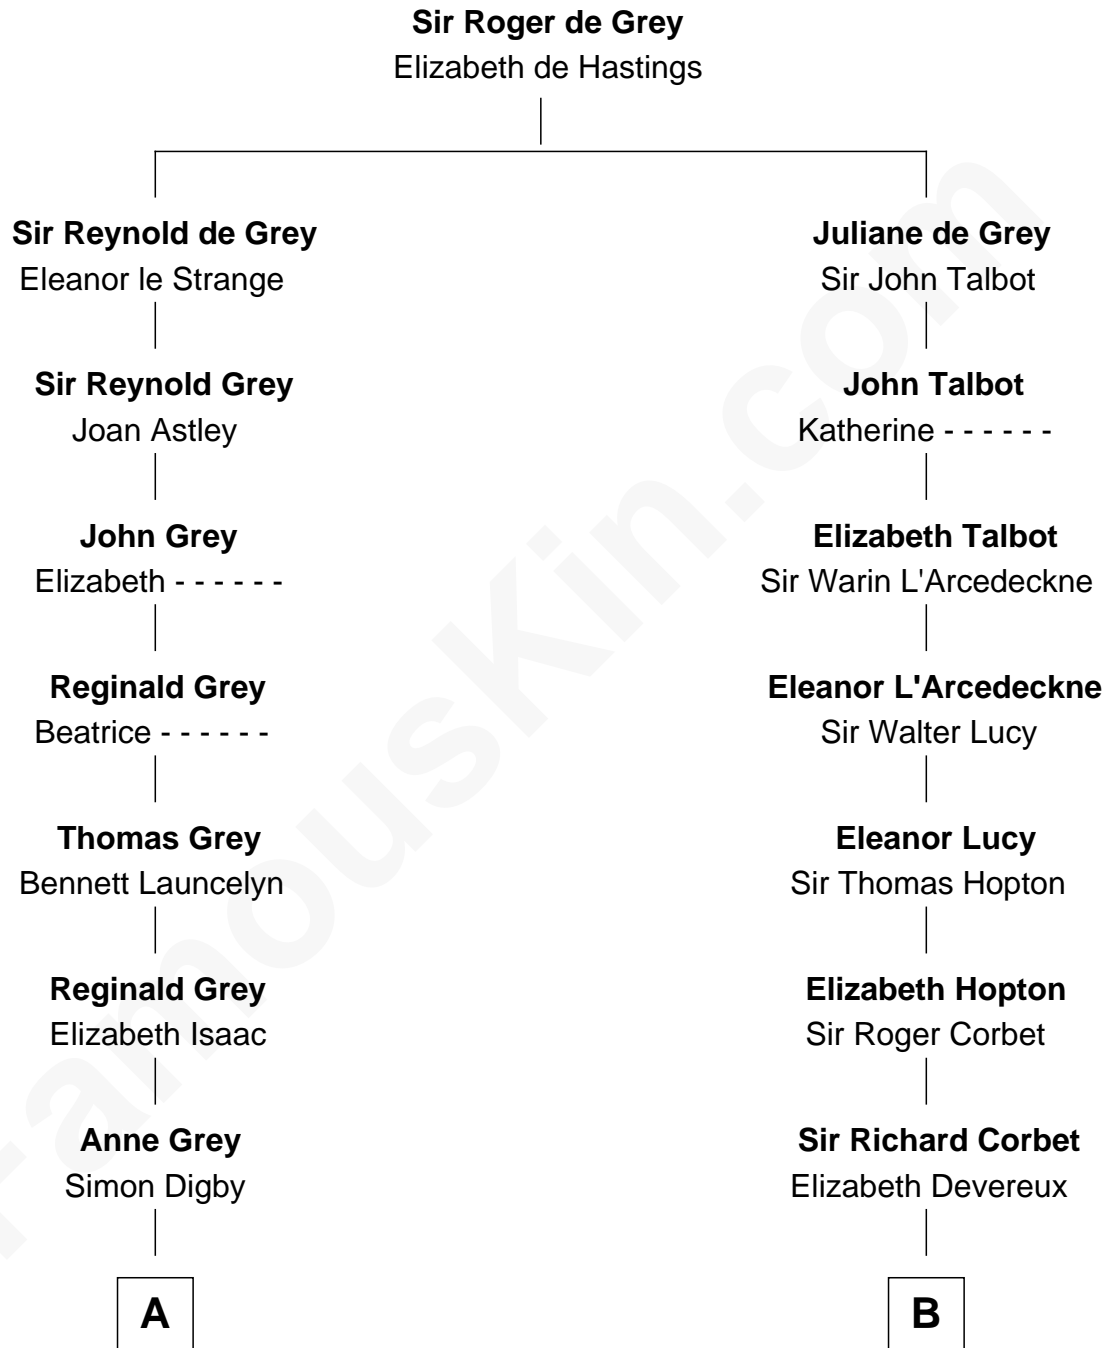

# FamousKin.com Relationship Chart of

**Sigourney Weaver**

*Movie Actress*

19th cousin of

**Grover Cleveland**

*22nd and 24th U.S. President*

FamousKin.com