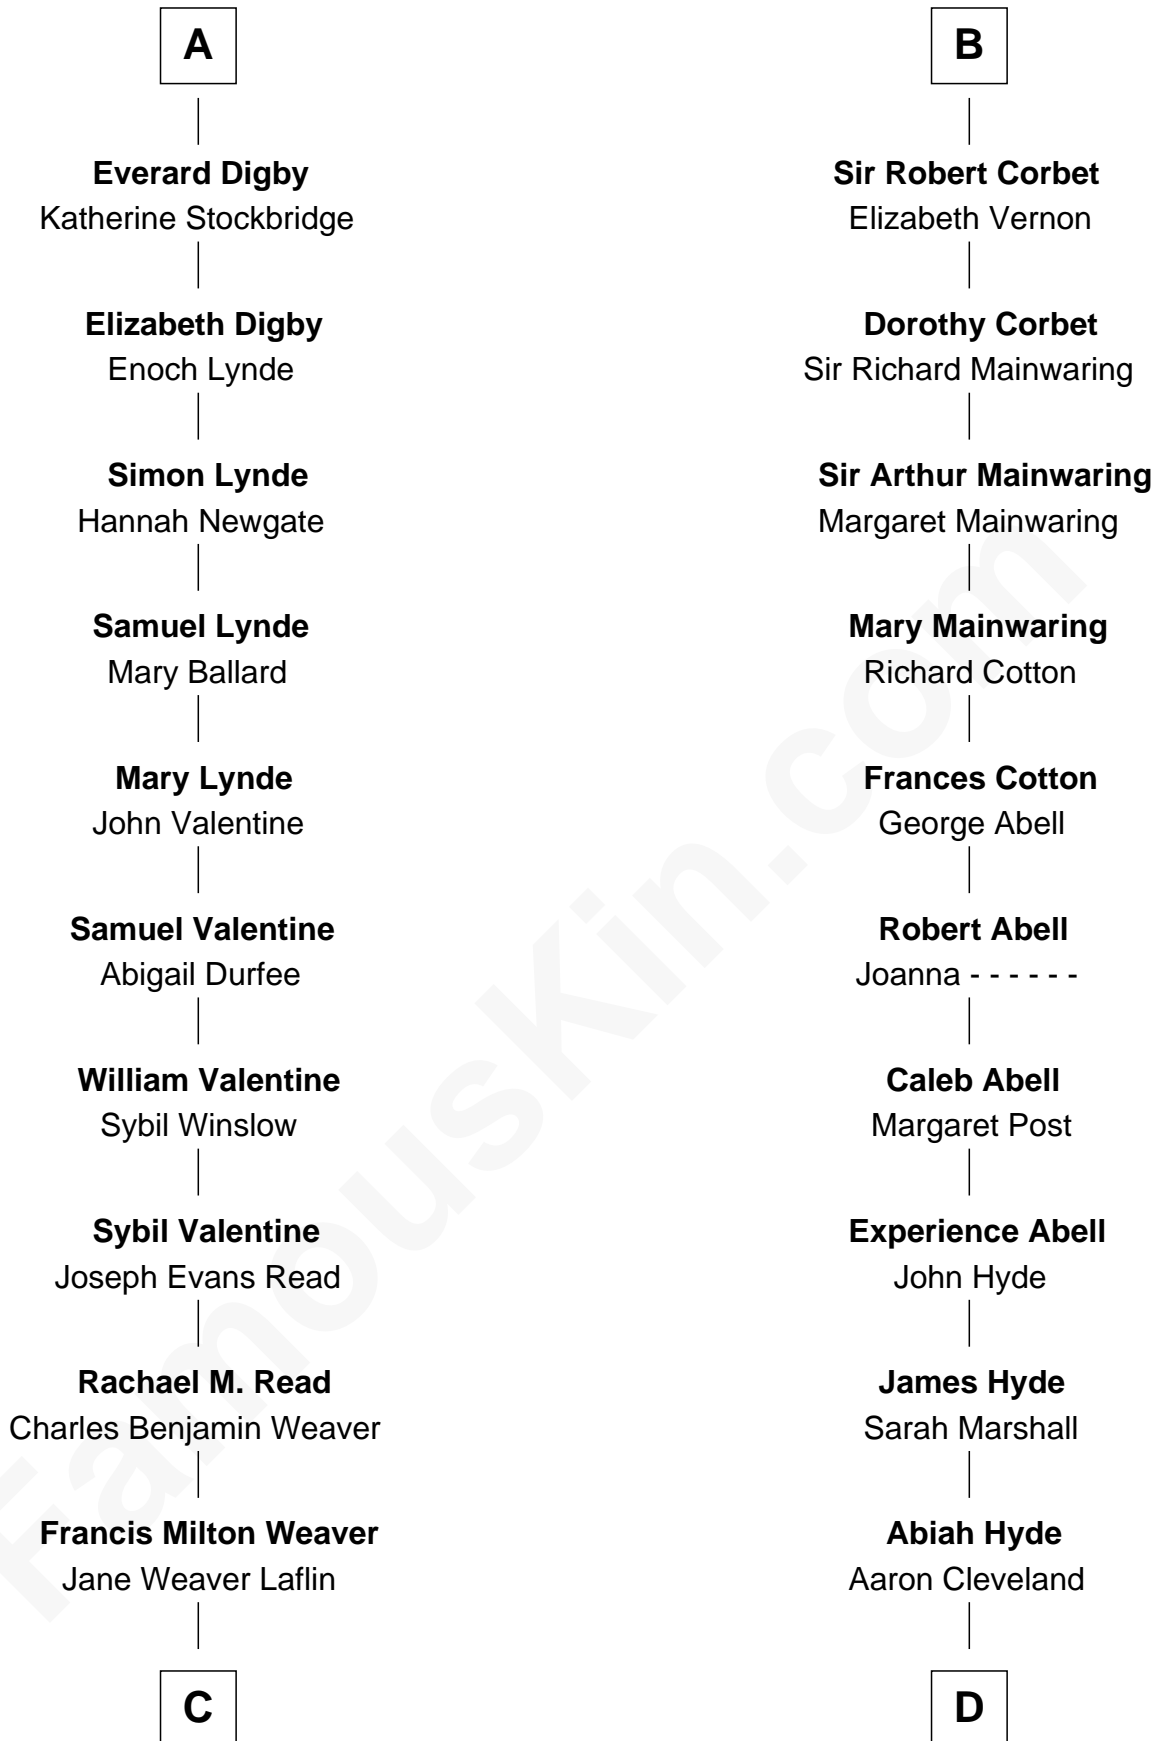

# FamousKin.com Relationship Chart of

**Sigourney Weaver**

*Movie Actress*

19th cousin of

**Grover Cleveland**

*22nd and 24th U.S. President*

FamousKin.com