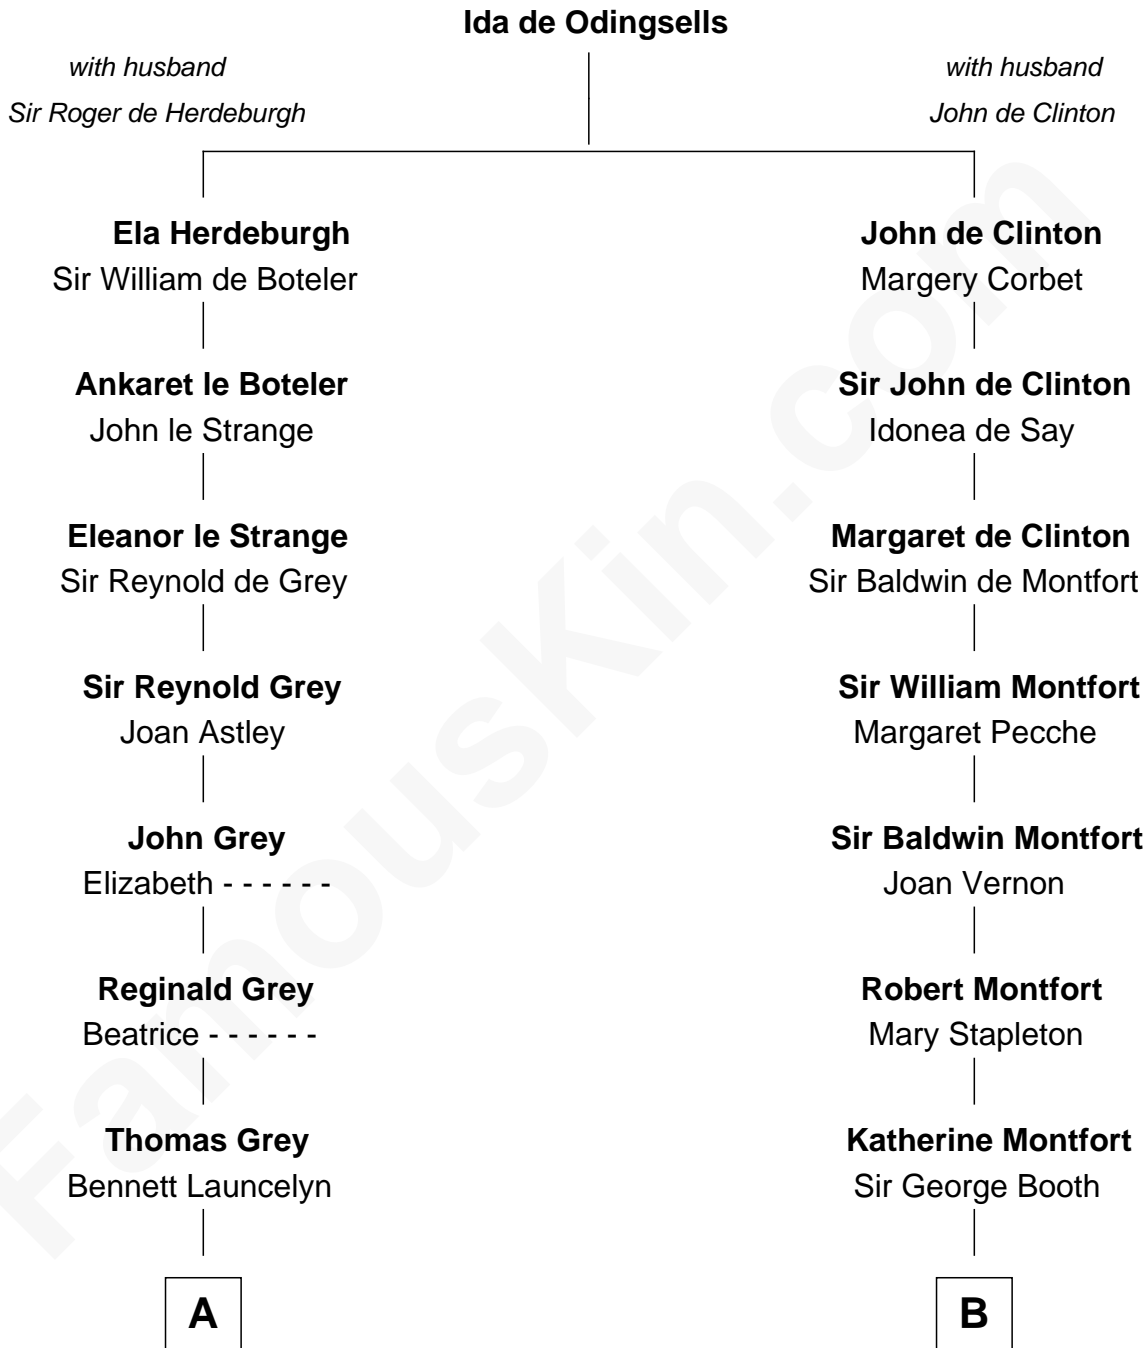

**FamousKin.com**  
**Relationship Chart of**  
**Sigourney Weaver**  
*Movie Actress*

18th cousin 3 times removed of

**Stephen A. Douglas**  
*Participated in Lincoln-Douglas Debates*

**C**

**Rachael M. Read**  
Charles Benjamin Weaver

**Francis Milton Weaver**  
Jane Weaver Laflin

**Sylvester Laflin Weaver**  
Amabel Dixon

**Sylvester Laflin Weaver**  
Desiree Mary Lucy Hawkins

**Sigourney Weaver**  
*Movie Actress*

**D**

**Sarah Fiske**  
Dr. Stephen Arnold Douglass