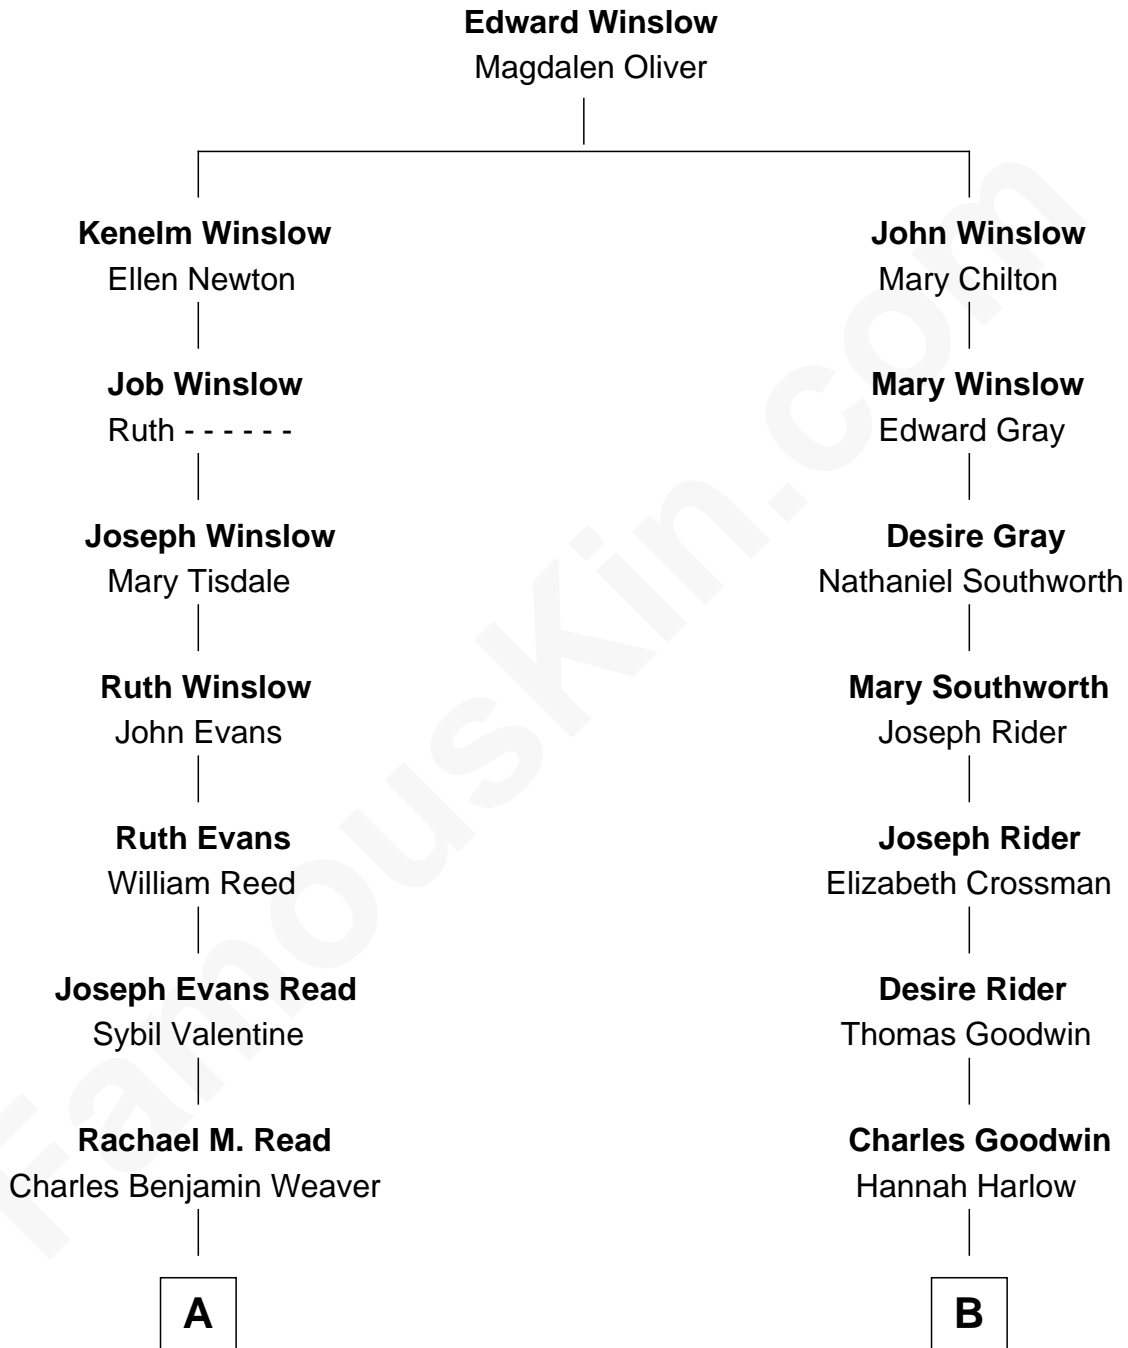

FamousKin.com
Relationship Chart of
Sigourney Weaver
Movie Actress

9th cousin 1 time removed of
Mary Winthrop Gooding
Prolific Mayflower Descendant

FamousKin.com