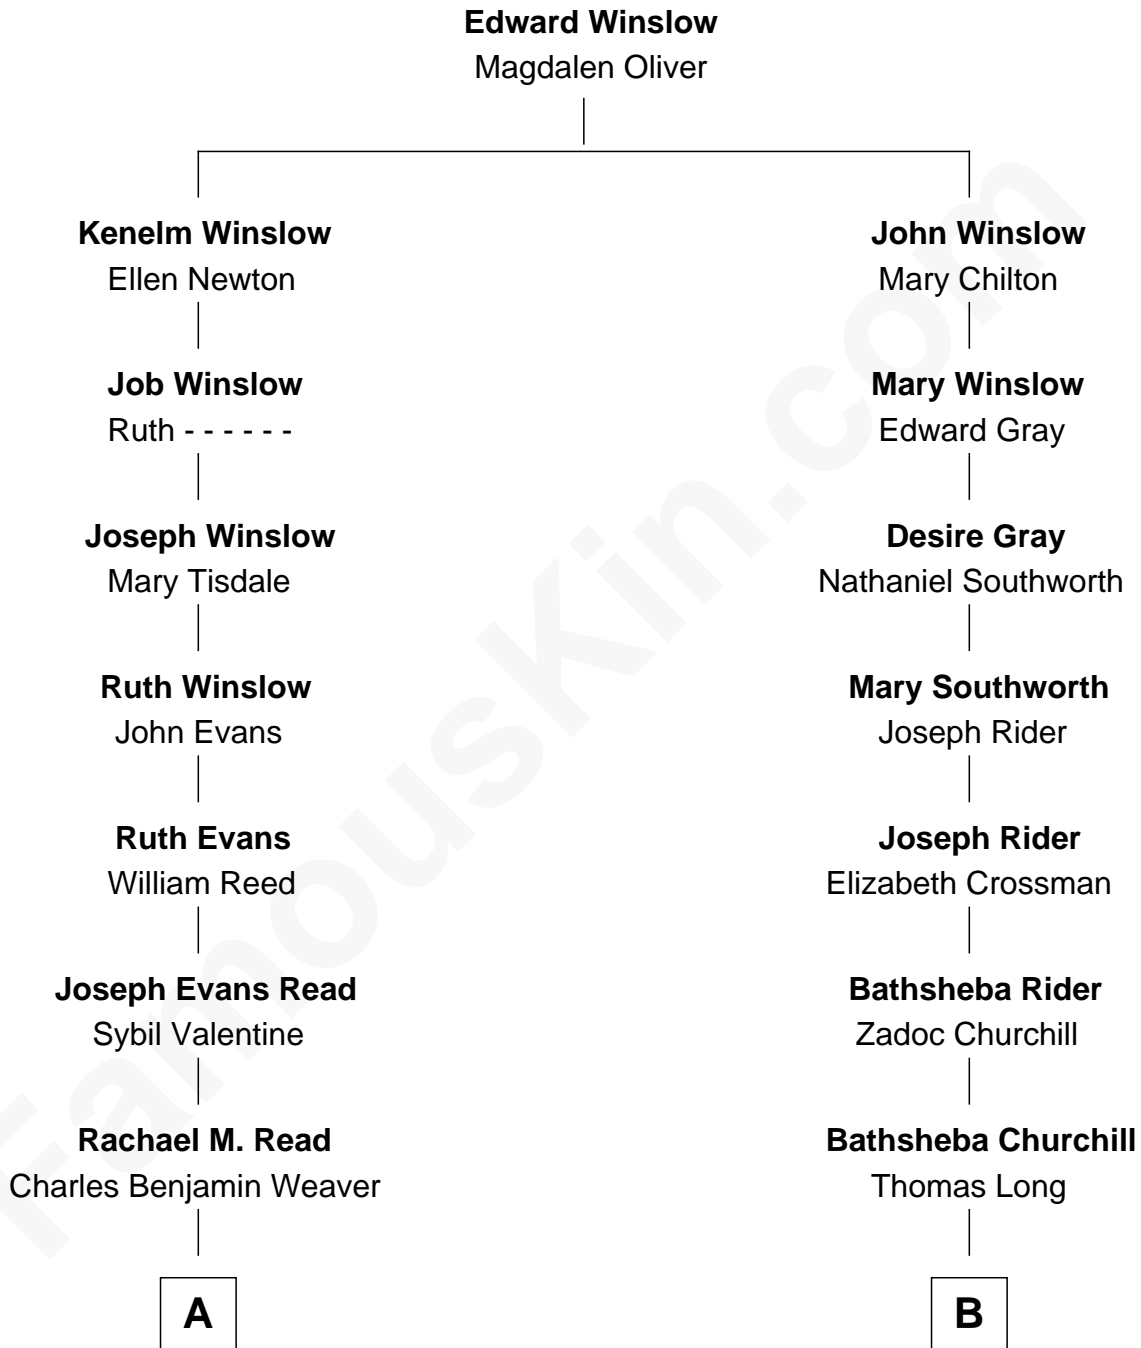

FamousKin.com
Relationship Chart of
Sigourney Weaver
Movie Actress

8th cousin 2 times removed of
John Davis Long
32nd Governor of Massachusetts

FamousKin.com