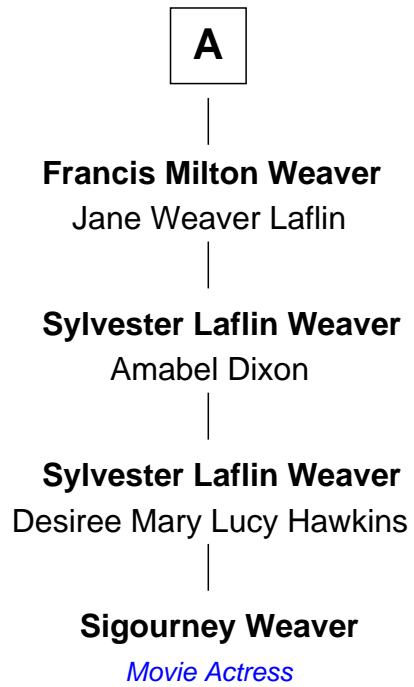

FamousKin.com

Relationship Chart of

Sigourney Weaver

Movie Actress

7th cousin 3 times removed of

Curtis Guild
43rd Governor of Massachusetts

Henry Andrews

Mary - - - - -

Henry Andrews
Mary Wadsworth

Abigail Andrews
Joshua Tisdale

Elizabeth Tisdale
George Winslow

George Winslow
Phebe Tisdale

Sybil Winslow
William Valentine

Sybil Valentine
Joseph Evans Read

Rachael M. Read
Charles Benjamin Weaver

A

Mary Andrews
William Hodges

Henry Hodges
Esther Gallup

Benjamin Hodges
Abiah Deane

Ephraim Hodges
Rachel Cox

Ezra Hodges
Mehitable Pollard

Charlotte Louisa Hodges
Curtis Guild

Curtis Guild
Sarah Crocker Cobb

Curtis Guild
43rd Governor of Massachusetts

FamousKin.com