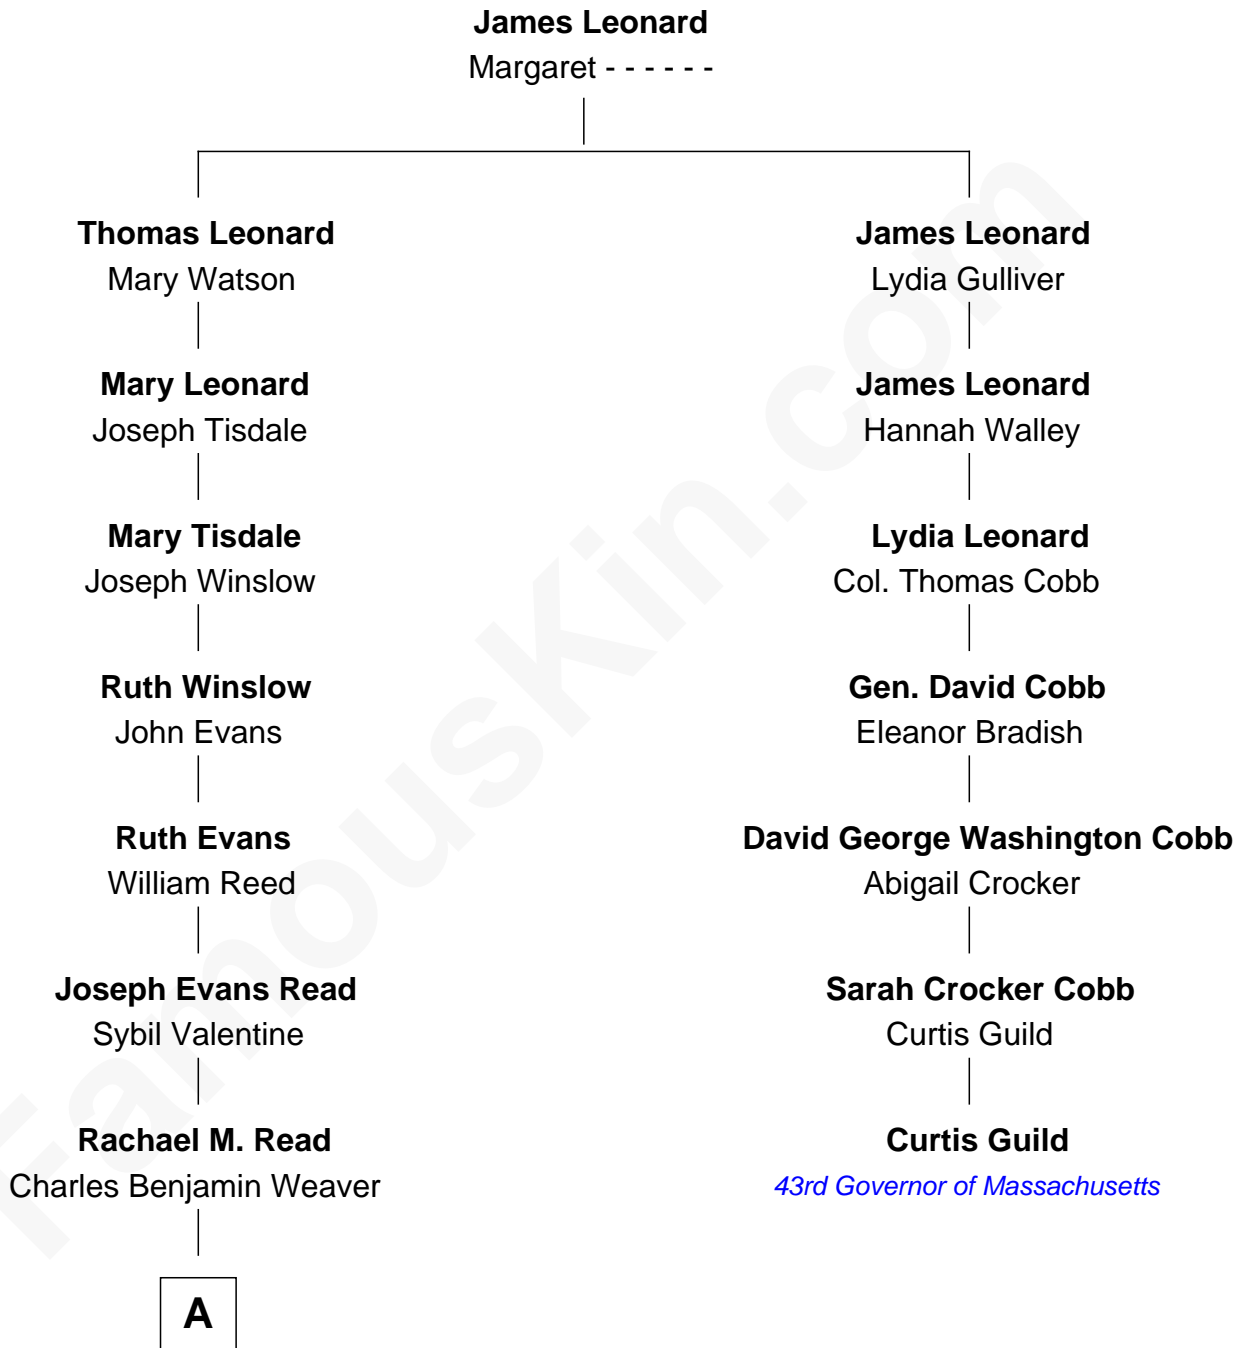

FamousKin.com
Relationship Chart of
Sigourney Weaver
Movie Actress

6th cousin 4 times removed of
Curtis Guild
43rd Governor of Massachusetts

FamousKin.com