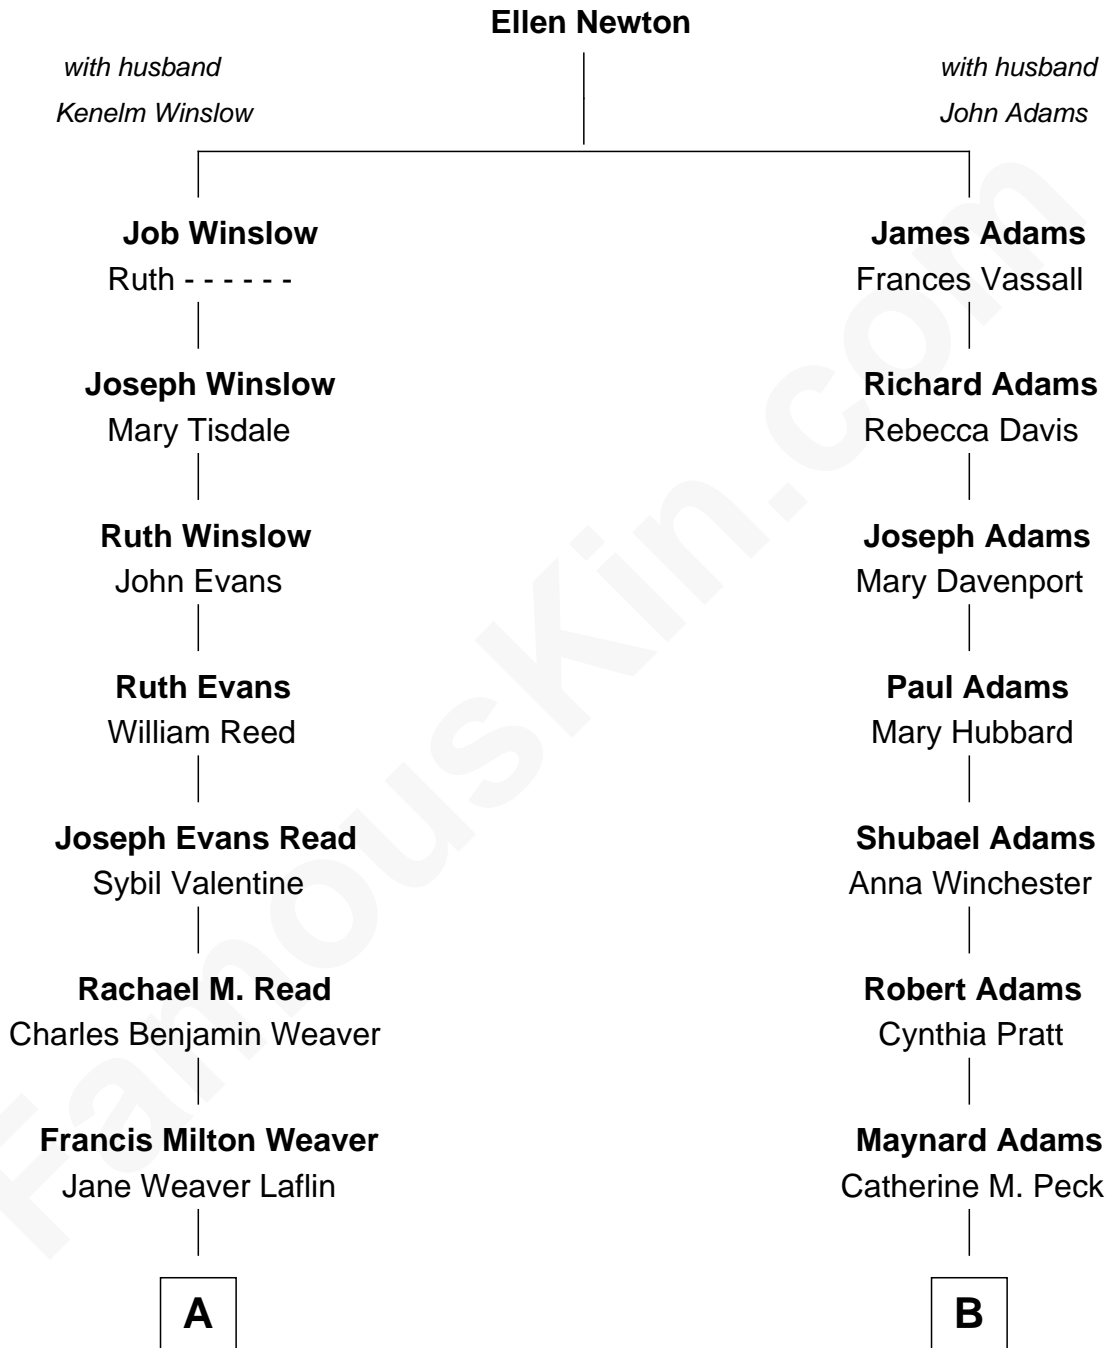

FamousKin.com

Relationship Chart of

Sigourney Weaver

Movie Actress

9th cousin 1 time removed of

Brooke Adams
TV and Movie Actress

FamousKin.com