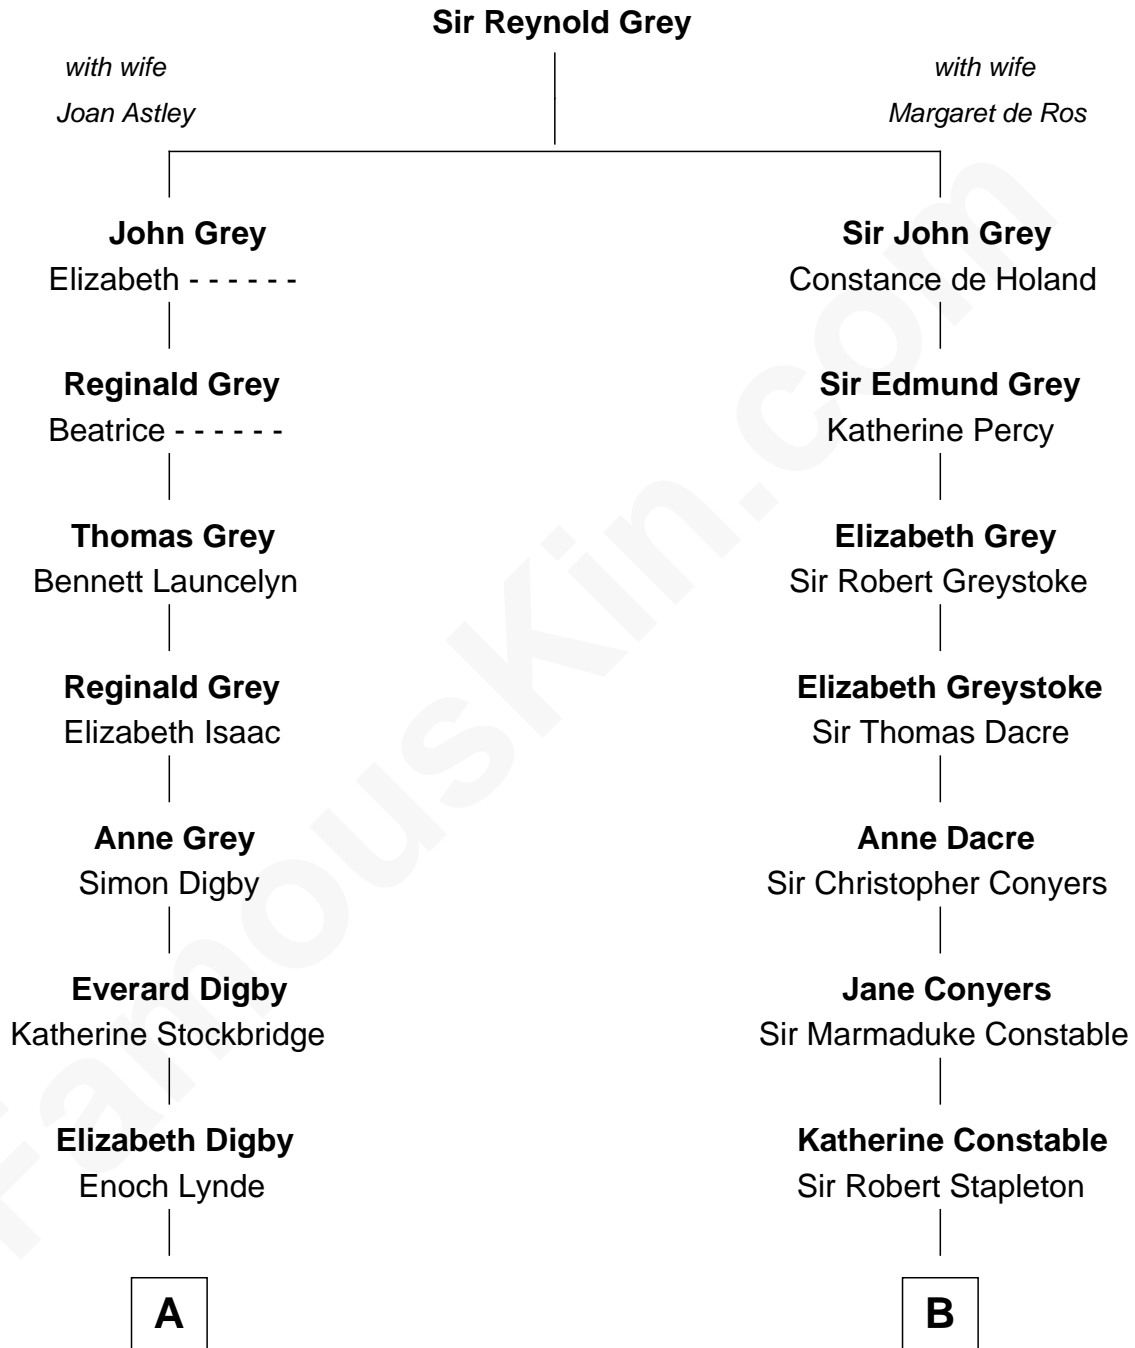

## Relationship Chart of

### Sigourney Weaver

Movie Actress

17th cousin 2 times removed of

**Margot Kidder**  
TV and Movie Actress

C

**Margaret Powell**  
Sidney Jesse Kidder

**Kendall Kidder**  
Jocelyn Mary Wilson

**Margot Kidder**  
*TV and Movie Actress*