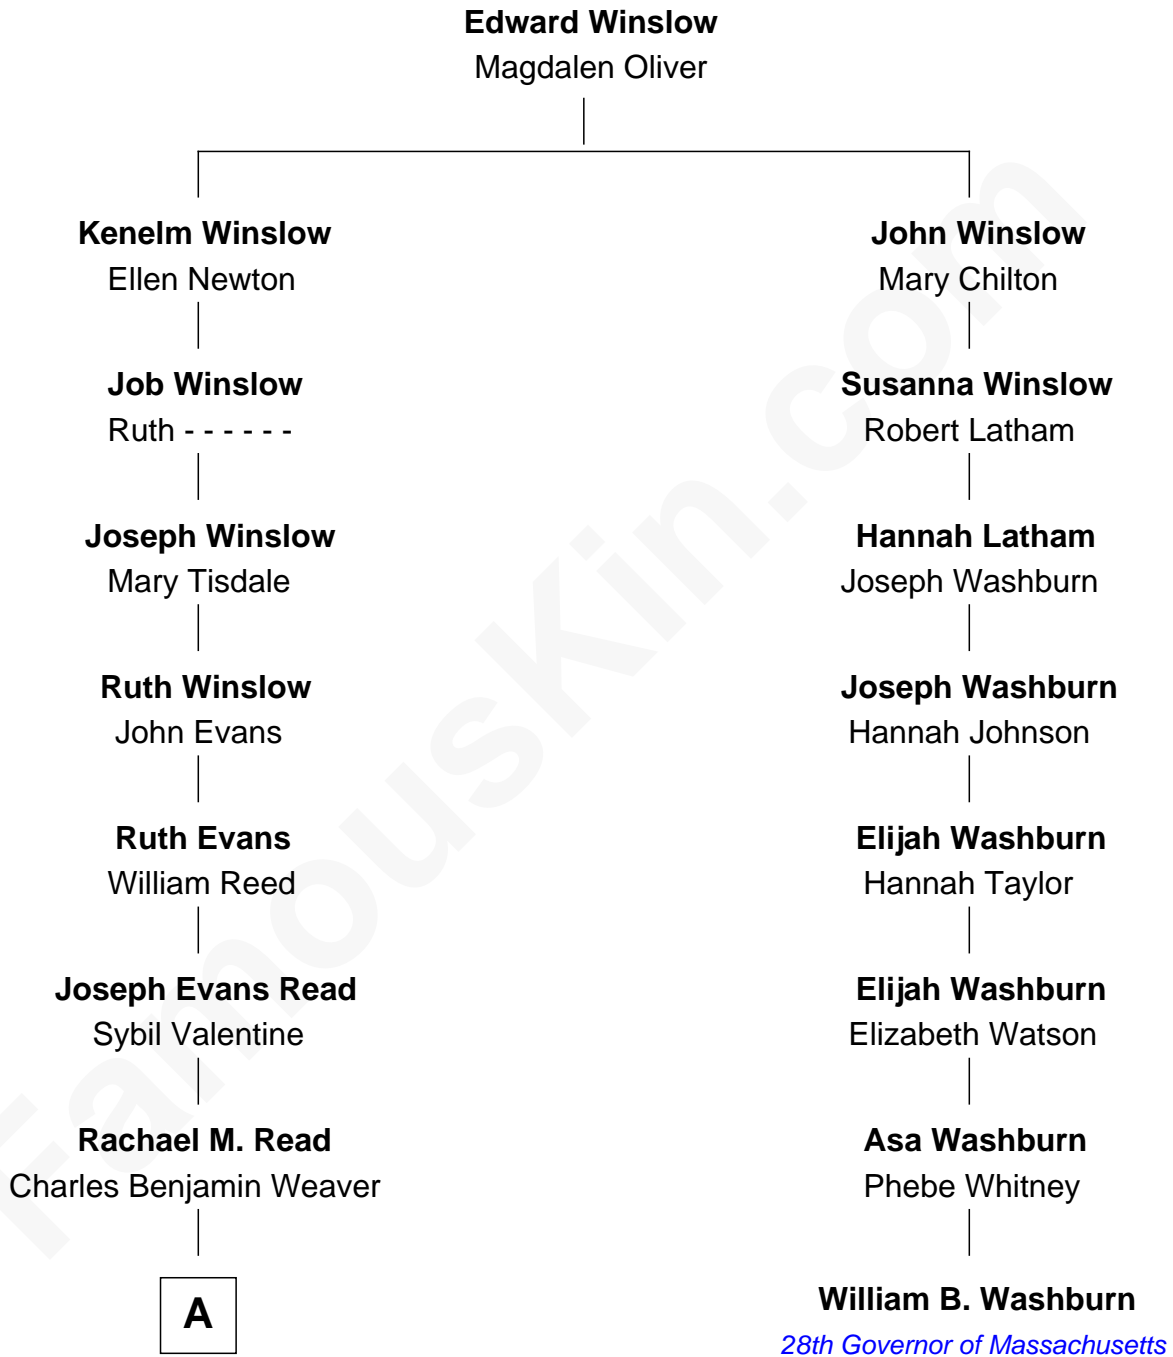

FamousKin.com
Relationship Chart of
Sigourney Weaver
Movie Actress

7th cousin 3 times removed of
William B. Washburn
28th Governor of Massachusetts

FamousKin.com