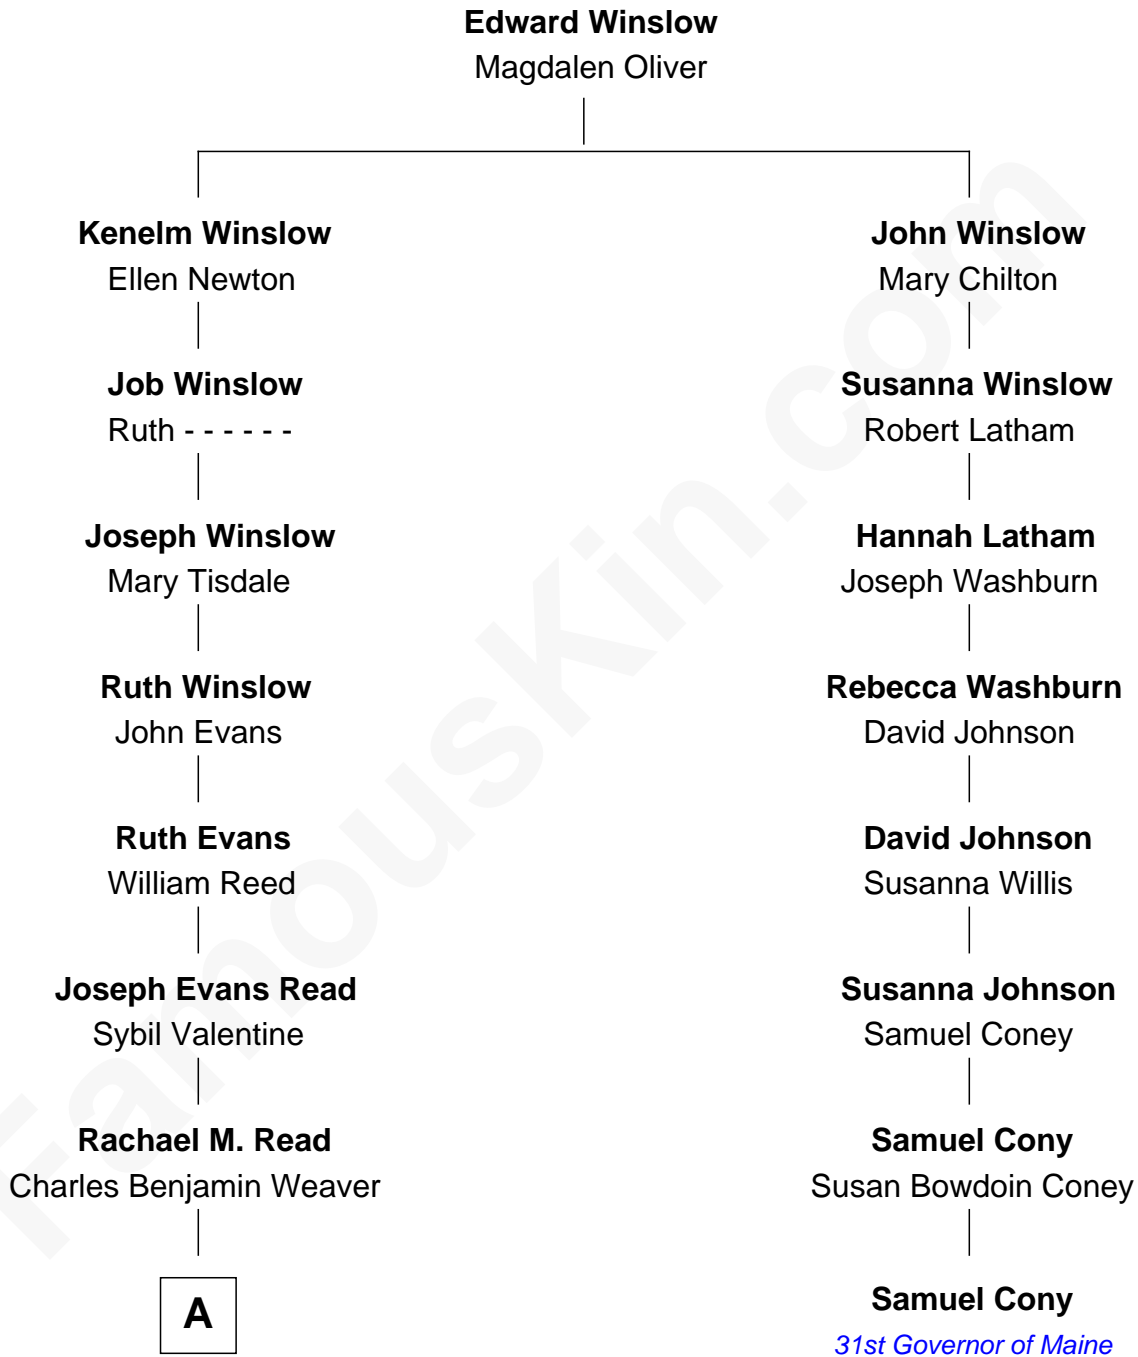

FamousKin.com
Relationship Chart of
Sigourney Weaver
Movie Actress

7th cousin 3 times removed of
Samuel Cony
31st Governor of Maine

A

Francis Milton Weaver

Jane Weaver Laflin

Sylvester Laflin Weaver

Amabel Dixon

Sylvester Laflin Weaver

Desiree Mary Lucy Hawkins

Sigourney Weaver

Movie Actress

FamousKin.com