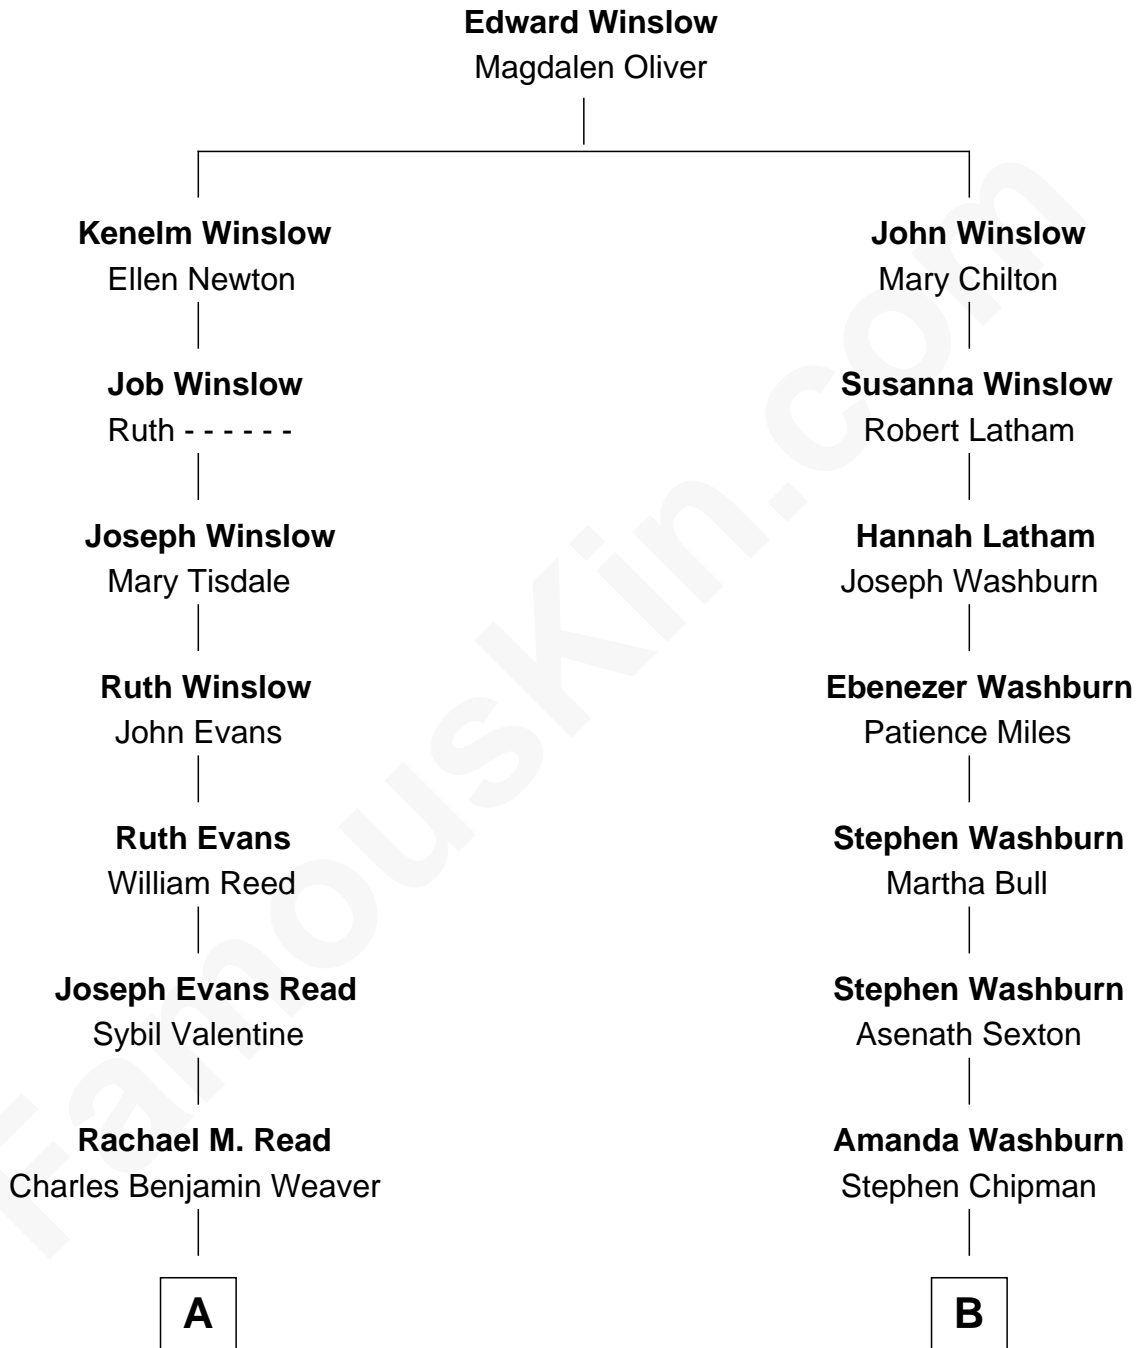

FamousKin.com
Relationship Chart of
Sigourney Weaver
Movie Actress

10th cousin 1 time removed of
Gary Herbert
17th Governor of Utah

A

Francis Milton Weaver

Jane Weaver Laflin

Sylvester Laflin Weaver

Amabel Dixon

Sylvester Laflin Weaver

Desiree Mary Lucy Hawkins

Sigourney Weaver

Movie Actress

B

William Henry Chipman

Eliza Filcher

William Henry Chipman

Sarah Elizabeth Parker

Eliza Chipman

James Edward Peters

Paul Richard Peters

Carol Boley

Gary Herbert

17th Governor of Utah

FamousKin.com