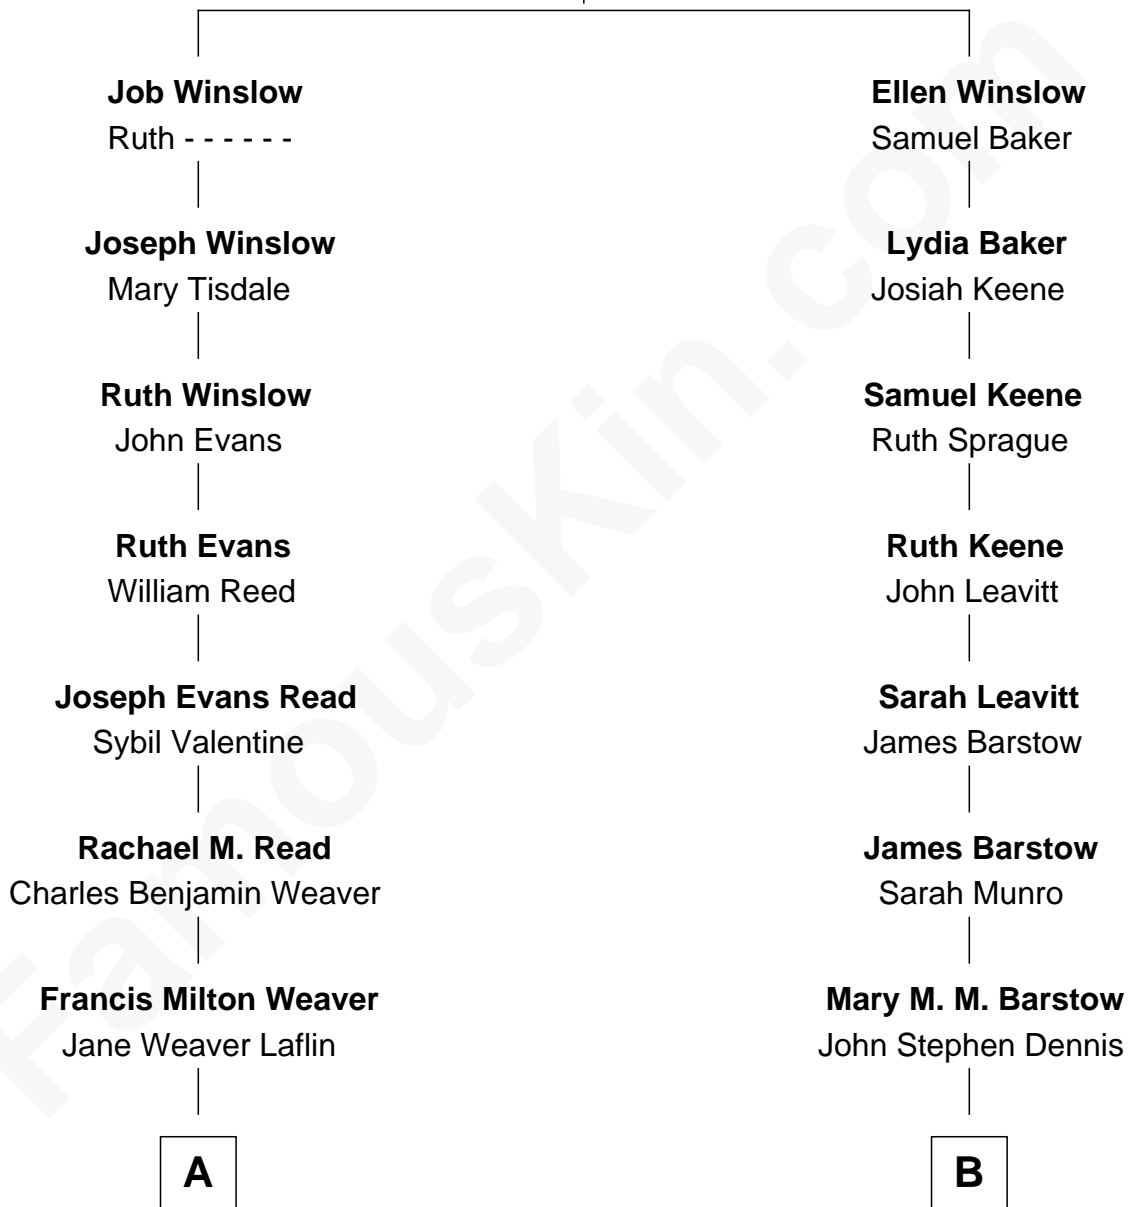

FamousKin.com
Relationship Chart of
Sigourney Weaver
Movie Actress

9th cousin 1 time removed of

Anthony Edwards
TV and Movie Actor

Kenelm Winslow
 Ellen Newton

A

Sylvester Laflin Weaver

Amabel Dixon

Sylvester Laflin Weaver
Desiree Mary Lucy Hawkins

Sigourney Weaver

Movie Actress

B

Annie Delano Dennis

Charles Albert Edwards

William Albert Edwards

Josephine E. Ross

Peter E. Edwards

Erika Kem Weber

Anthony Edwards

TV and Movie Actor

FamousKin.com