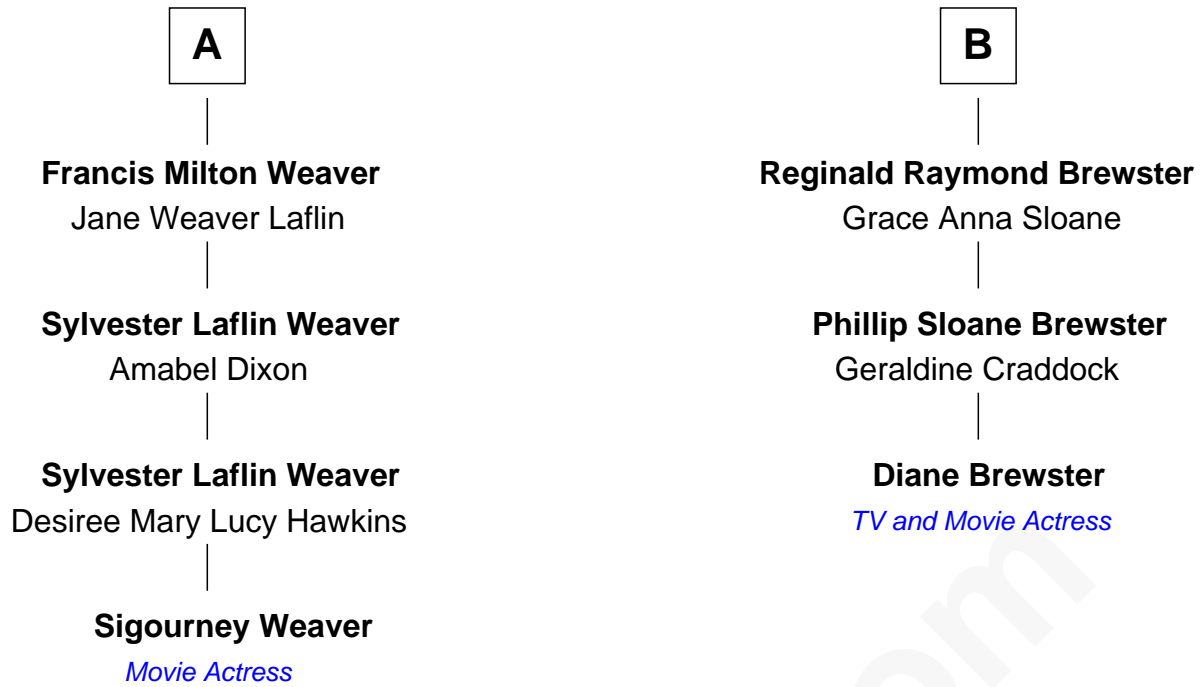

FamousKin.com
Relationship Chart of
Sigourney Weaver
Movie Actress

9th cousin 1 time removed of

Diane Brewster
TV and Movie Actress

Henry Andrews

Mary - - - - -

Henry Andrews
 Mary Wadsworth

Abigail Andrews
 John Wadsworth

Abigail Andrews
 Joshua Tisdale

Hopetill Wadsworth
 William Brewster

Elizabeth Tisdale
 George Winslow

Oliver Brewster
 Martha Wadsworth

George Winslow
 Phebe Tisdale

Wadsworth Brewster
 Jerusha Newcomb

Sybil Winslow
 William Valentine

Sardius Brewster
 Harriet Byron Waite

Sybil Valentine
 Joseph Evans Read

Waite Wadsworth Brewster
 Abbey Turney Seeley

Rachael M. Read
 Charles Benjamin Weaver

Arthur Seeley Brewster
 Annie Harriet Byard

A

B

FamousKin.com