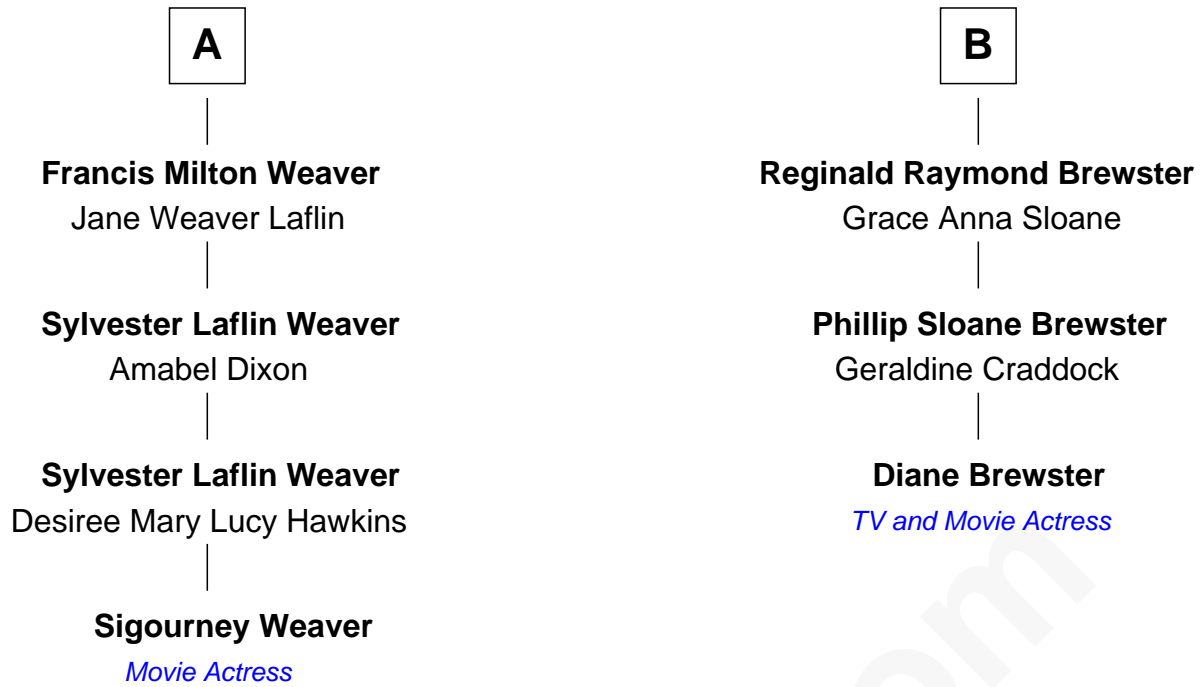

FamousKin.com
Relationship Chart of
Sigourney Weaver
Movie Actress

9th cousin 1 time removed of

Diane Brewster
TV and Movie Actress

Christopher Wadsworth
 Grace - - - - -

Mary Wadsworth
 Henry Andrews

John Wadsworth
 Abigail Andrews

Abigail Andrews
 Joshua Tisdale

Hopetill Wadsworth
 William Brewster

Elizabeth Tisdale
 George Winslow

Oliver Brewster
 Martha Wadsworth

George Winslow
 Phebe Tisdale

Wadsworth Brewster
 Jerusha Newcomb

Sybil Winslow
 William Valentine

Sardius Brewster
 Harriet Byron Waite

Sybil Valentine
 Joseph Evans Read

Waite Wadsworth Brewster
 Abbey Turney Seeley

Rachael M. Read
 Charles Benjamin Weaver

Arthur Seeley Brewster
 Annie Harriet Byard

A

B

FamousKin.com