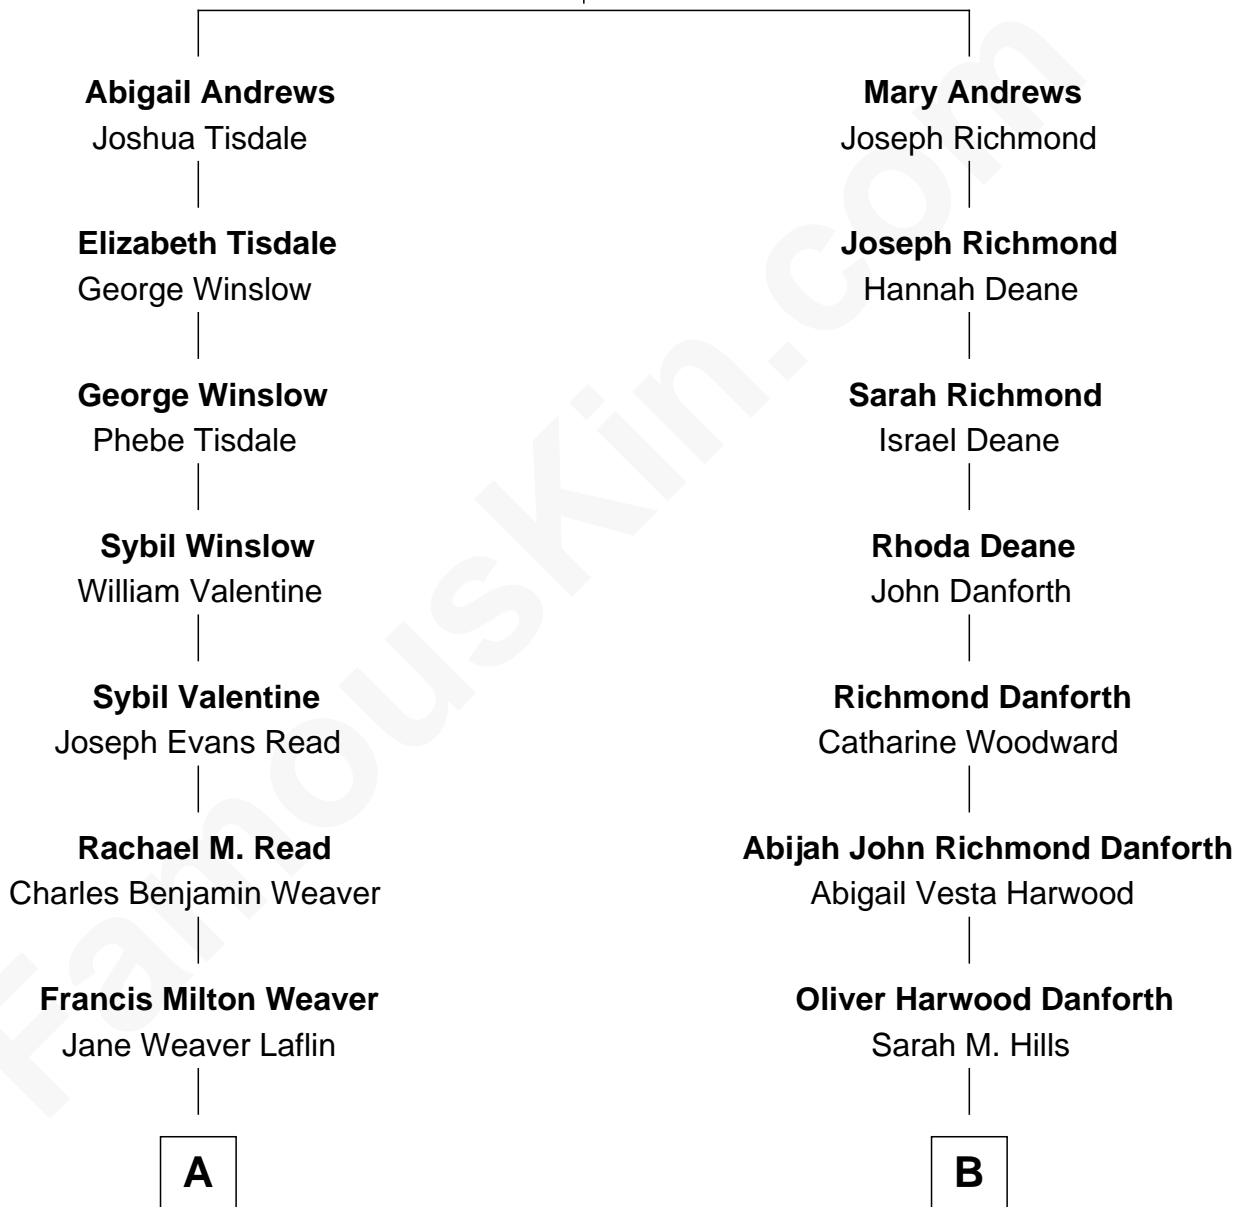

FamousKin.com

Relationship Chart of

Sigourney Weaver

Movie Actress

9th cousin 1 time removed of

Zach Snyder
Filmmaker

Henry Andrews
Mary Wadsworth

Zach Snyder photo by [Gage Skidmore](#) (CC BY-SA 2.0)