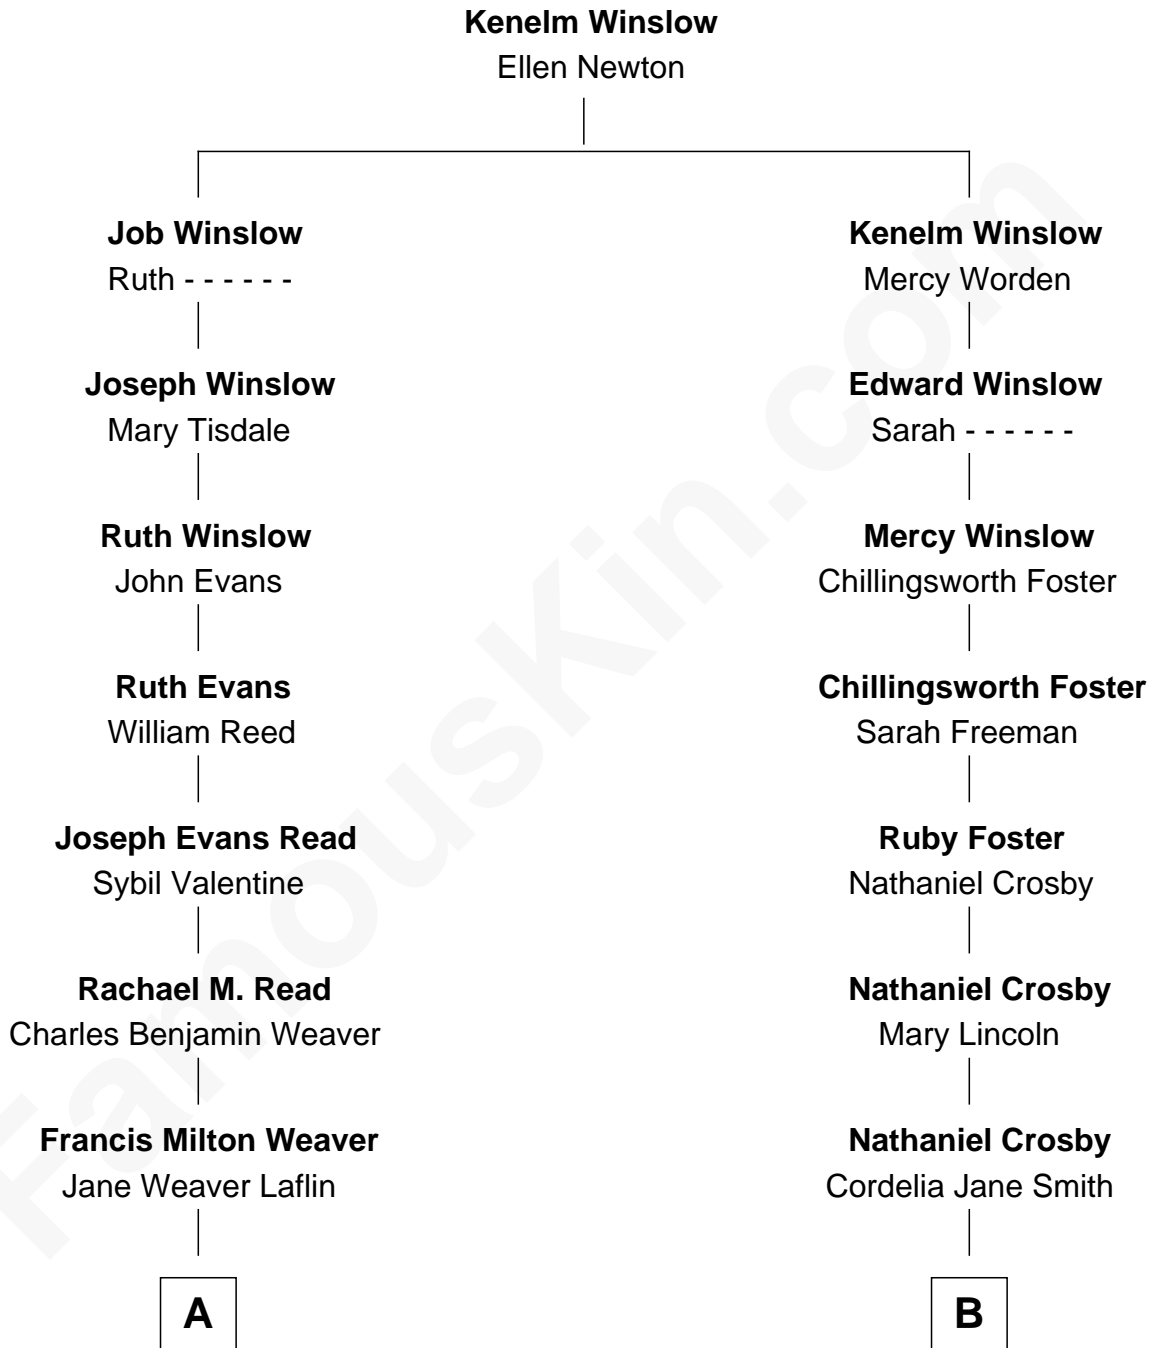

FamousKin.com
Relationship Chart of
Sigourney Weaver
Movie Actress

8th cousin 1 time removed of
Bing Crosby
Singer and Movie Actor

FamousKin.com