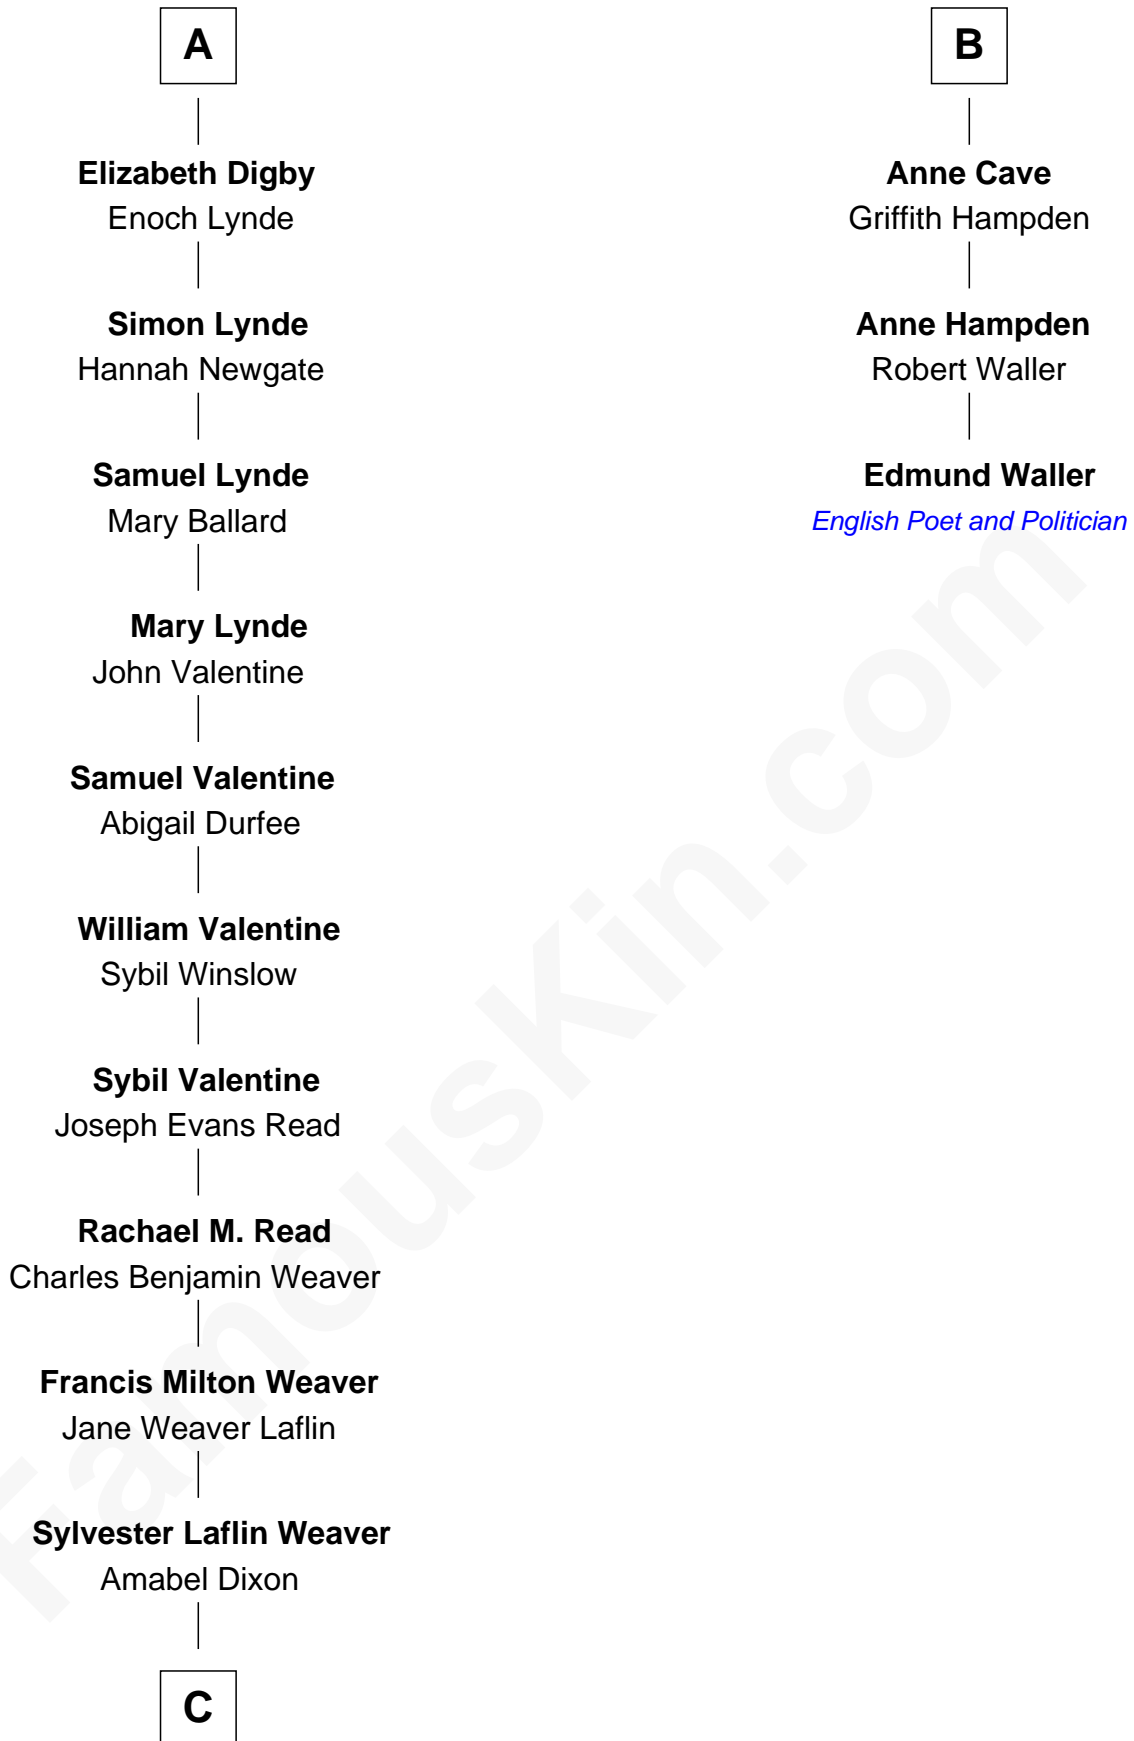

**FamousKin.com**  
**Relationship Chart of**  
**Sigourney Weaver**  
*Movie Actress*

9th cousin 9 times removed of  
**Edmund Waller**  
*English Poet and Politician*

**C**

**Sylvester Laflin Weaver**  
Desiree Mary Lucy Hawkins

**Sigourney Weaver**  
*Movie Actress*

FamousKin.com