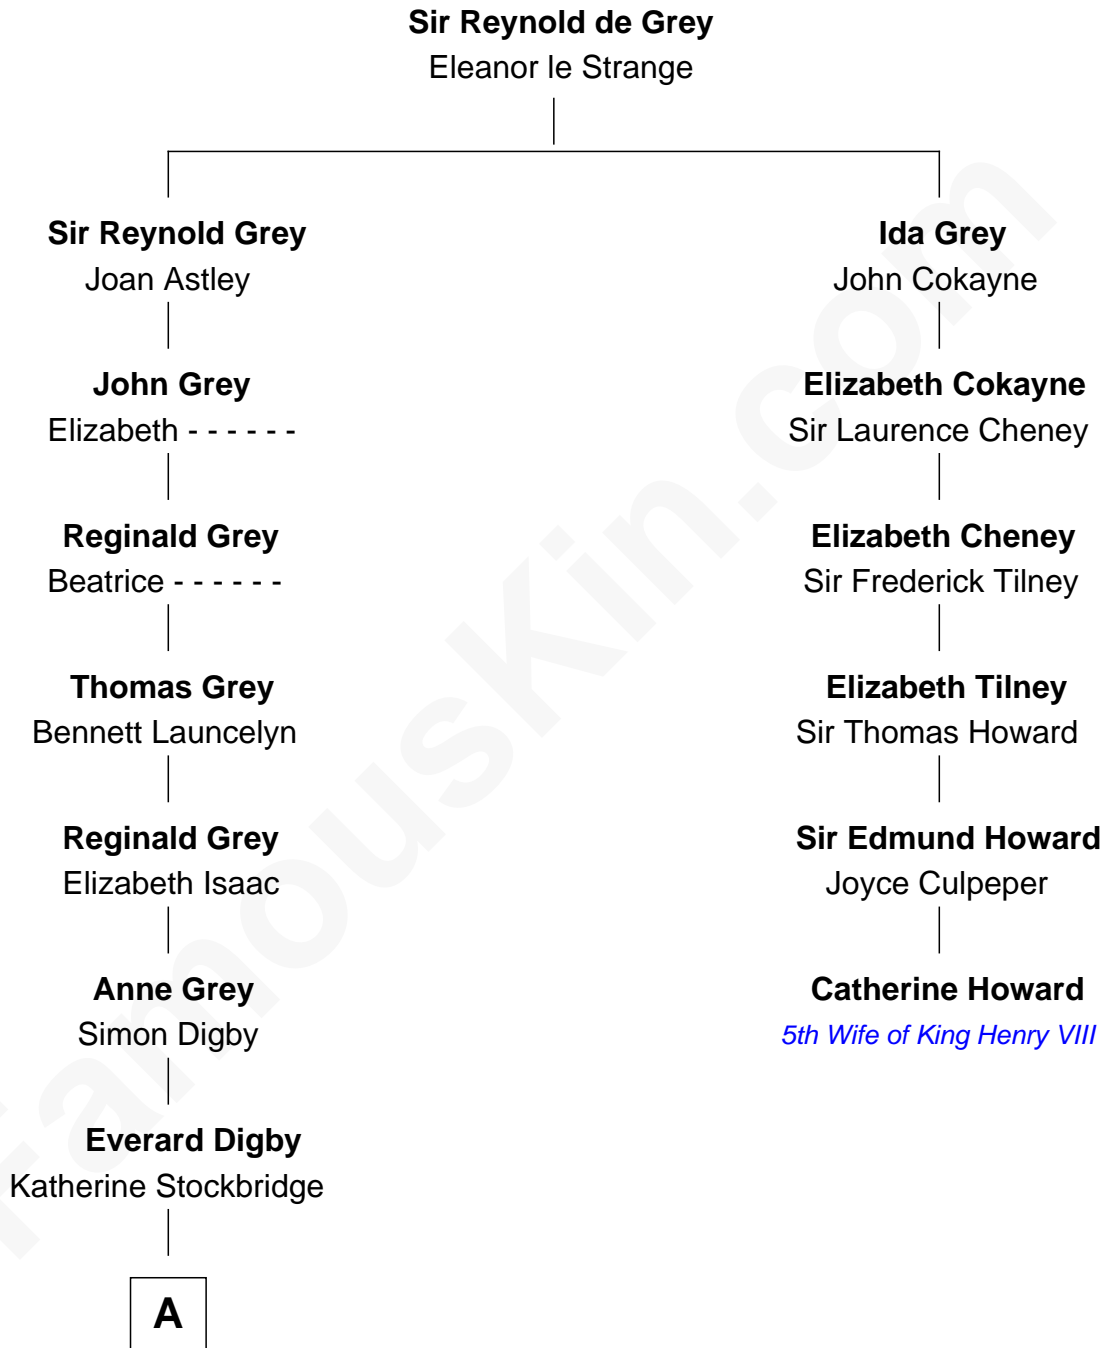

FamousKin.com
Relationship Chart of
Sigourney Weaver
Movie Actress

5th cousin 13 times removed of
Catherine Howard
5th Wife of King Henry VIII

A

Elizabeth Digby

Enoch Lynde

Simon Lynde

Hannah Newgate

Samuel Lynde

Mary Ballard

Mary Lynde

John Valentine

Samuel Valentine

Abigail Durfee

William Valentine

Sybil Winslow

Sybil Valentine