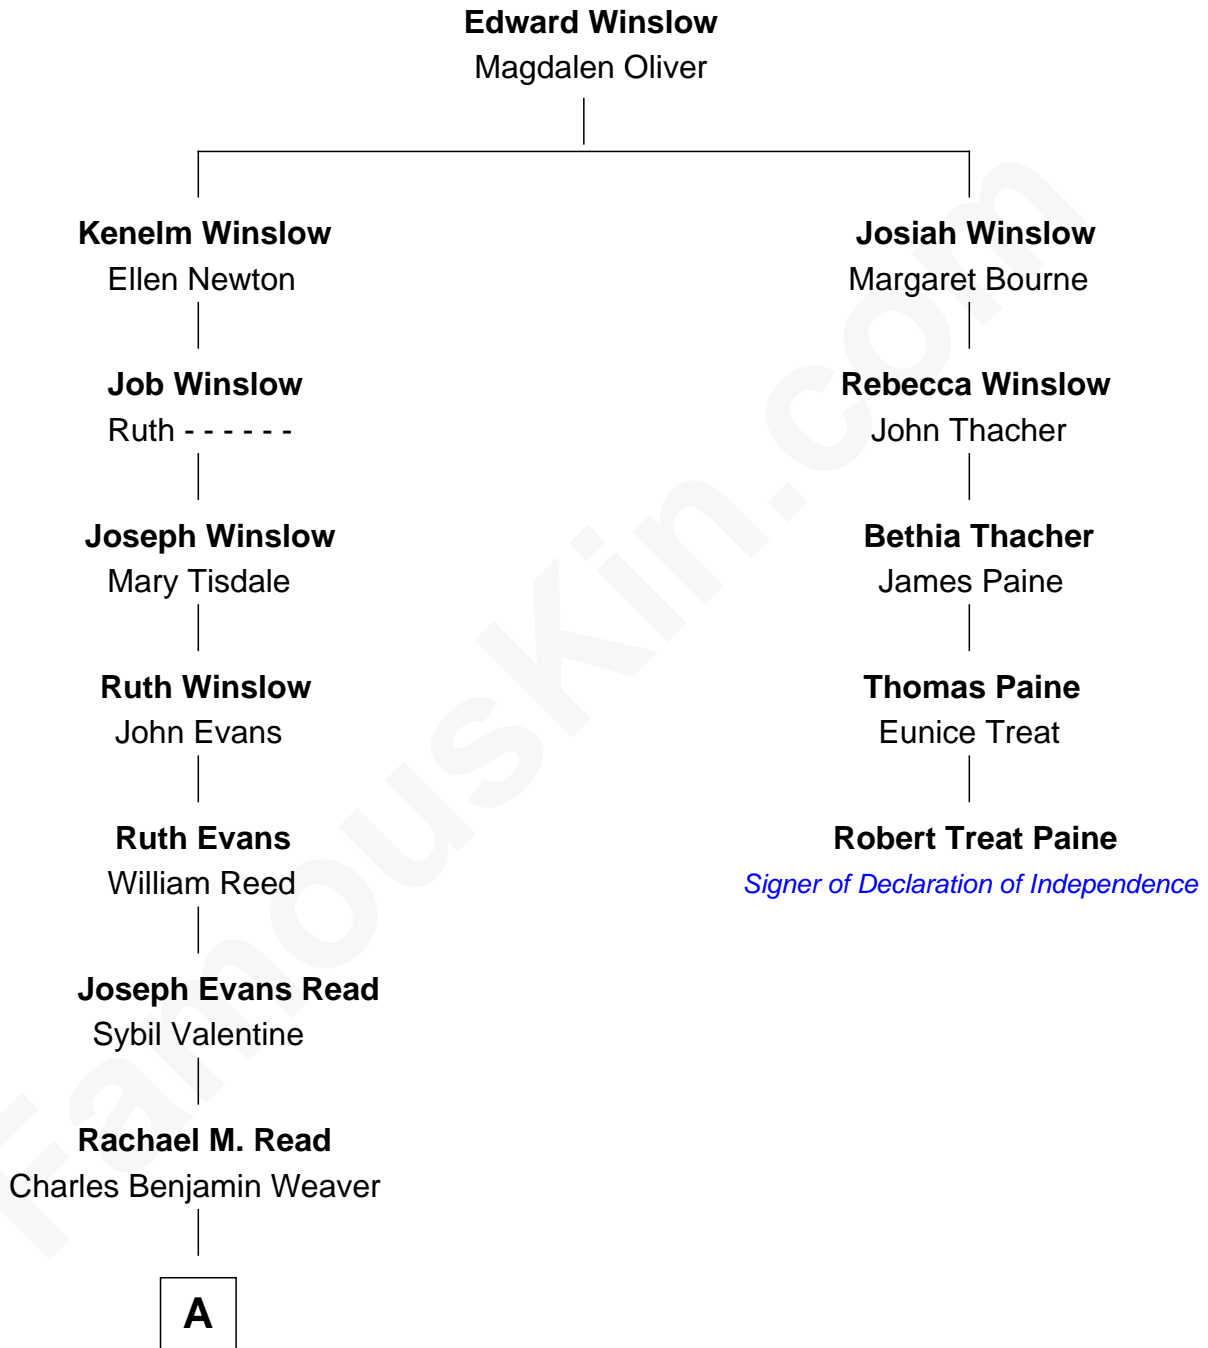

**FamousKin.com**  
**Relationship Chart of**  
**Sigourney Weaver**  
*Movie Actress*

4th cousin 6 times removed of

**Robert Treat Paine**  
*Signer of the Declaration of Independence*

**A**

Francis Milton Weaver

Jane Weaver Laflin

Sylvester Laflin Weaver

Amabel Dixon

Sylvester Laflin Weaver

Desiree Mary Lucy Hawkins

**Sigourney Weaver**

*Movie Actress*

FamousKin.com