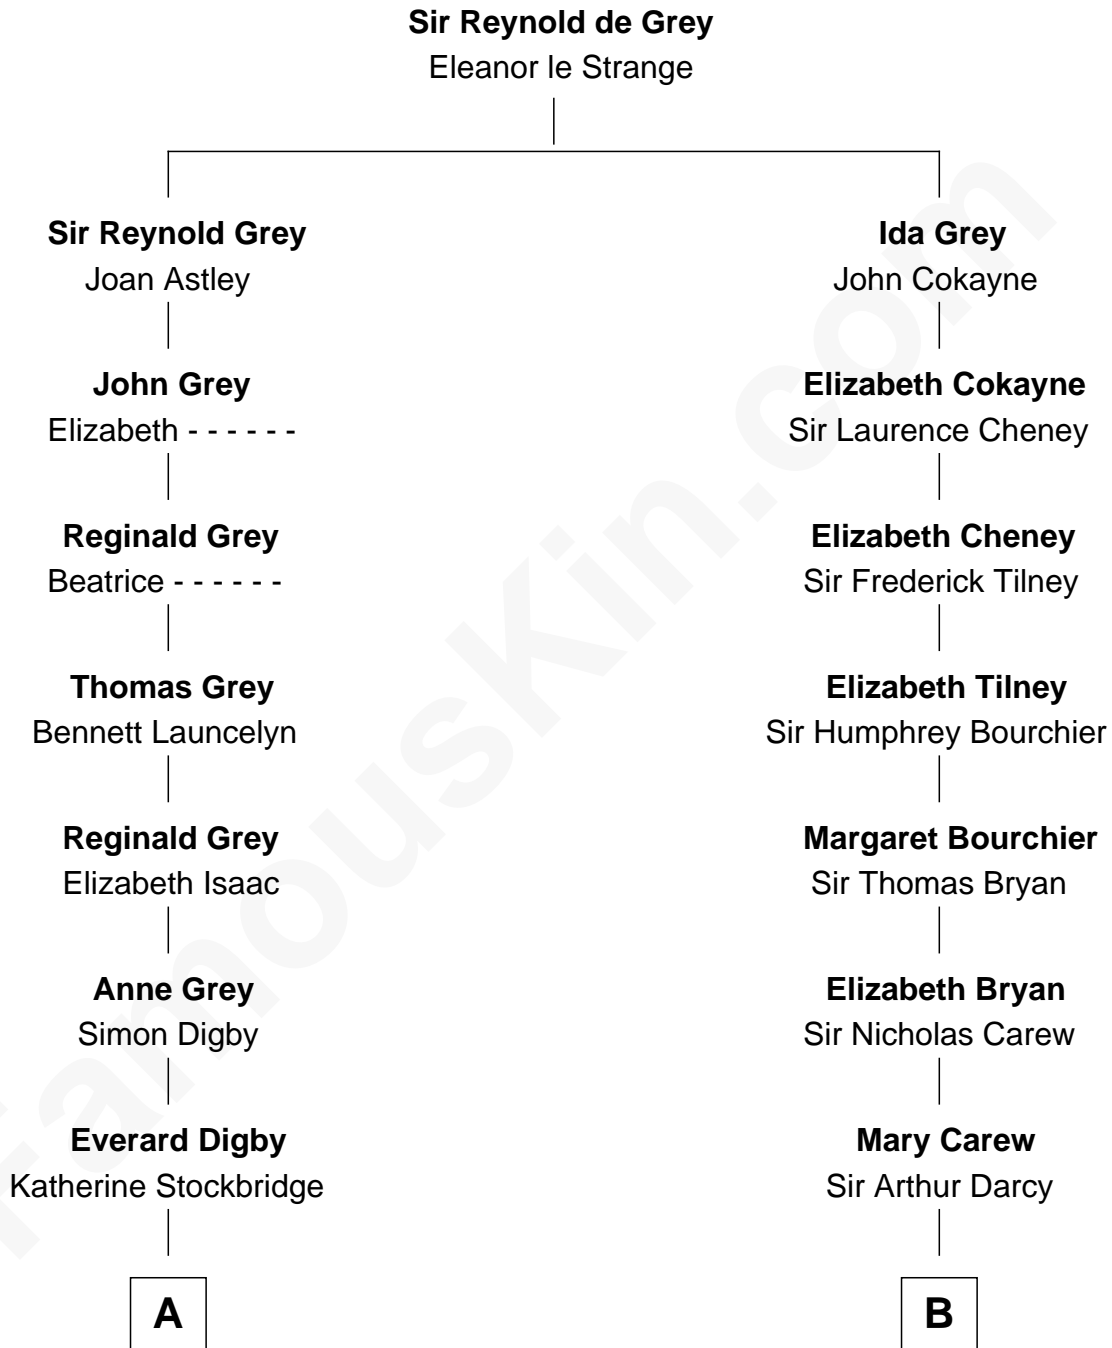

FamousKin.com
Relationship Chart of
Sigourney Weaver
Movie Actress

13th cousin 5 times removed of

Robert Treat Paine
Signer of the Declaration of Independence

C

Sylvester Laflin Weaver
Desiree Mary Lucy Hawkins

Sigourney Weaver
Movie Actress

FamousKin.com