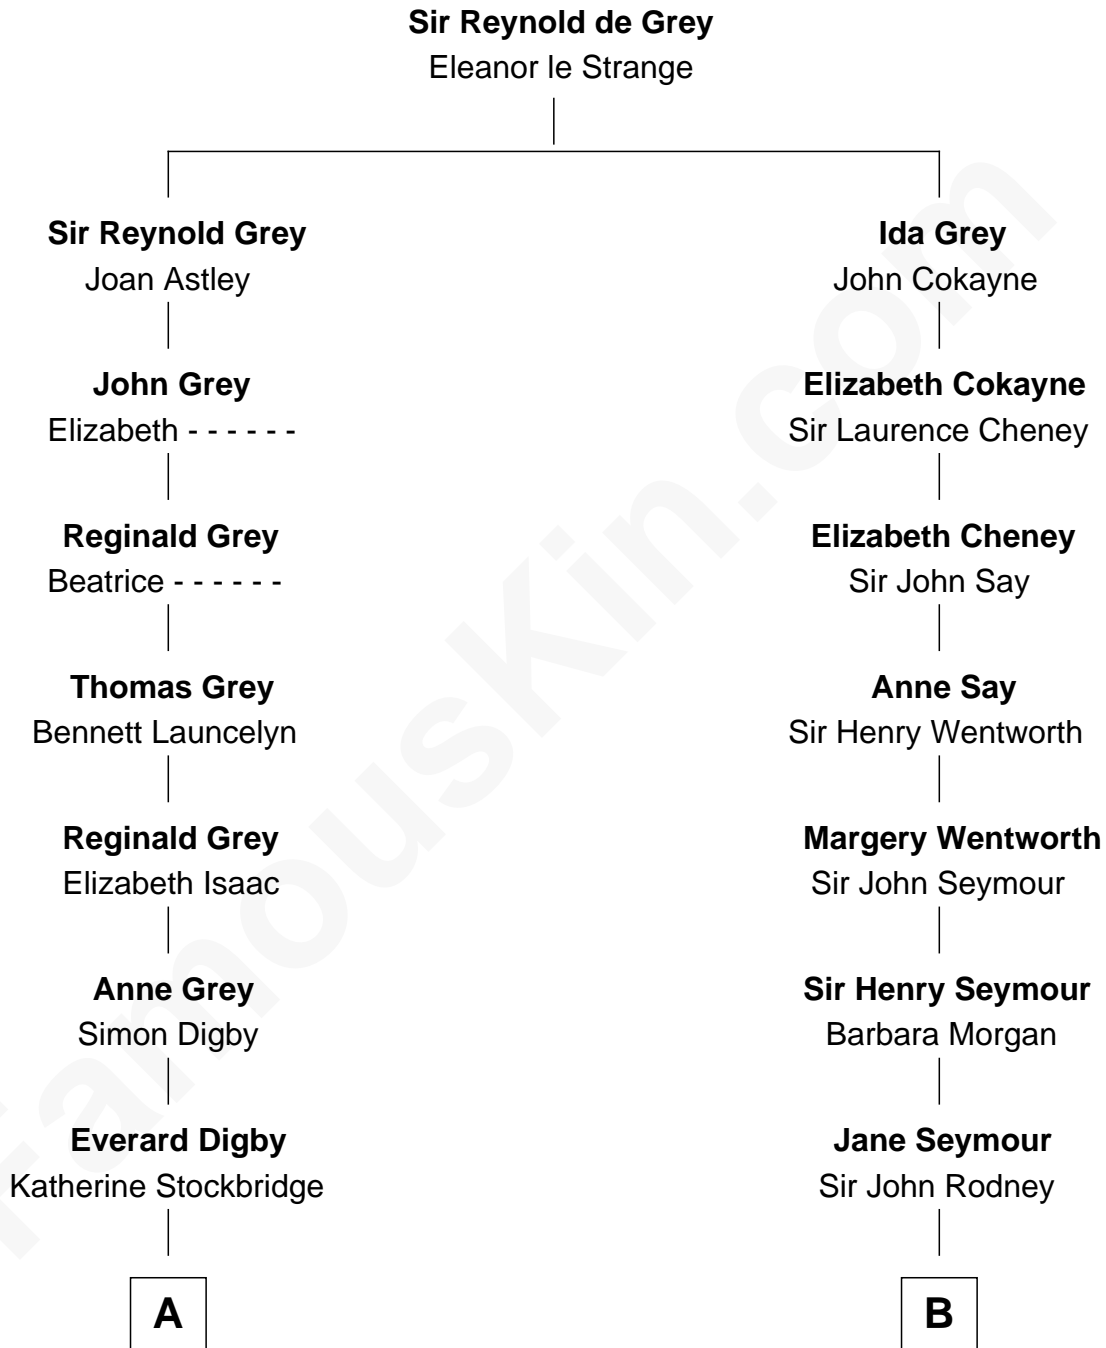

FamousKin.com
Relationship Chart of
Sigourney Weaver
Movie Actress

11th cousin 7 times removed of

Caesar Rodney
Signer of the Declaration of Independence

C

Sylvester Laflin Weaver
Desiree Mary Lucy Hawkins

Sigourney Weaver
Movie Actress

FamousKin.com