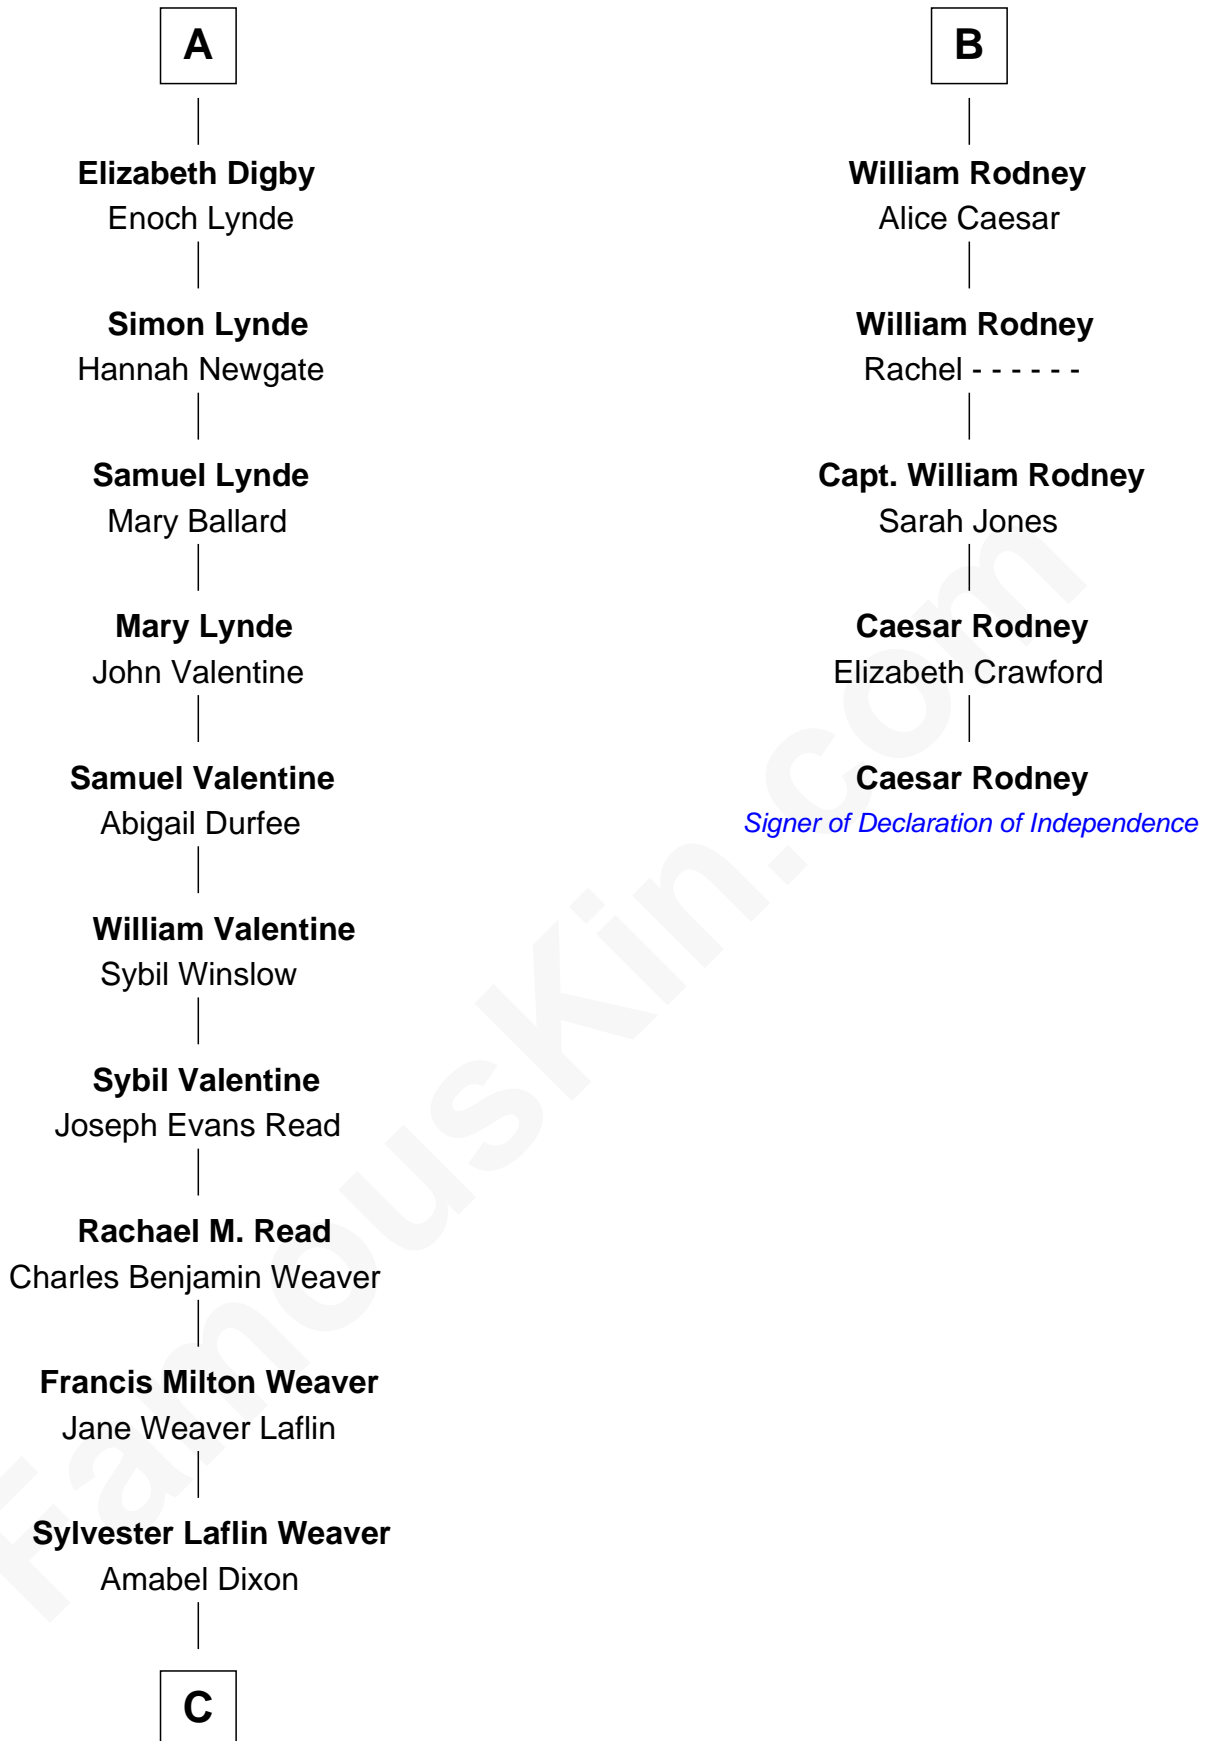

FamousKin.com
Relationship Chart of
Sigourney Weaver
Movie Actress

11th cousin 7 times removed of

Caesar Rodney
Signer of the Declaration of Independence

C

Sylvester Laflin Weaver
Desiree Mary Lucy Hawkins