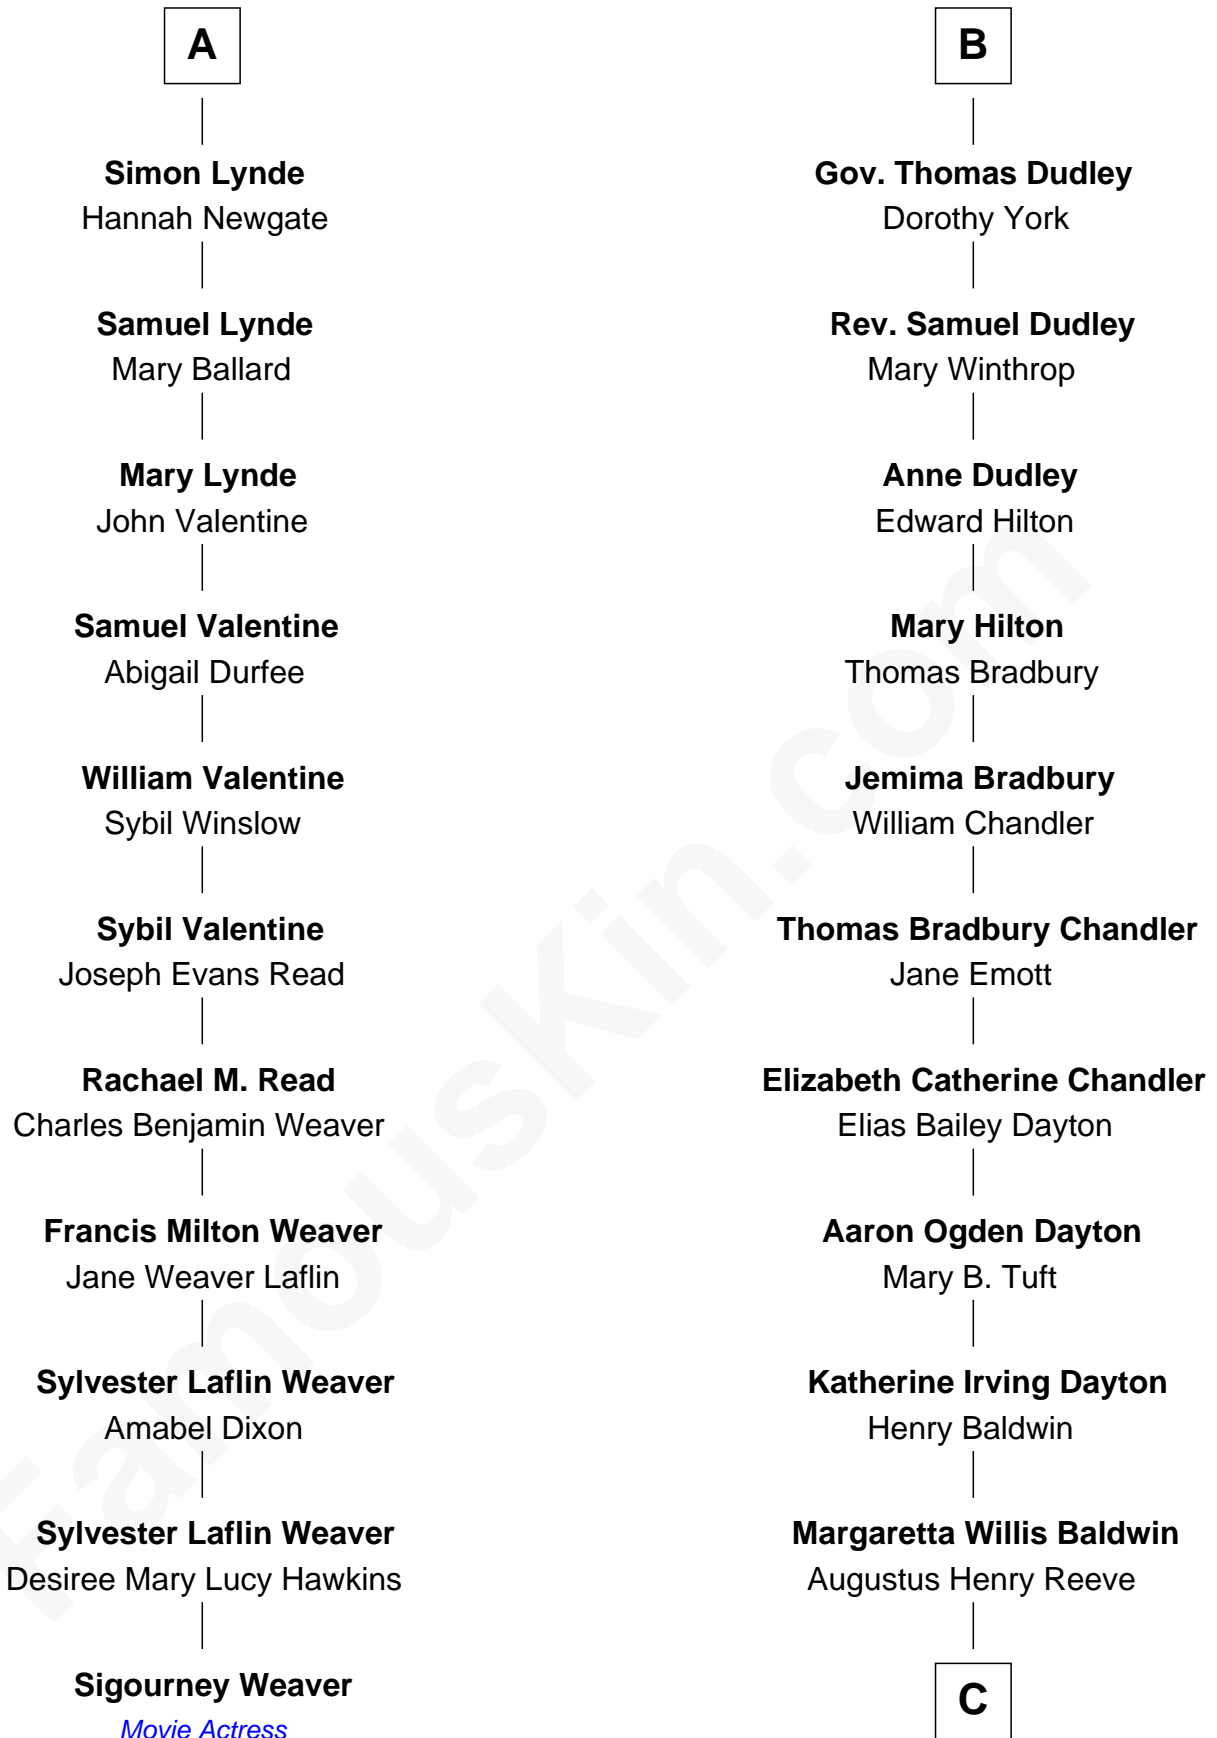

FamousKin.com
Relationship Chart of
Sigourney Weaver
Movie Actress

17th cousin 2 times removed of
Christopher Reeve
Movie Actor

C

Richard Henry Reeve

Anne Conrad D'Olier

Franklin D'Olier Reeve

Barbara Pitney Lamb