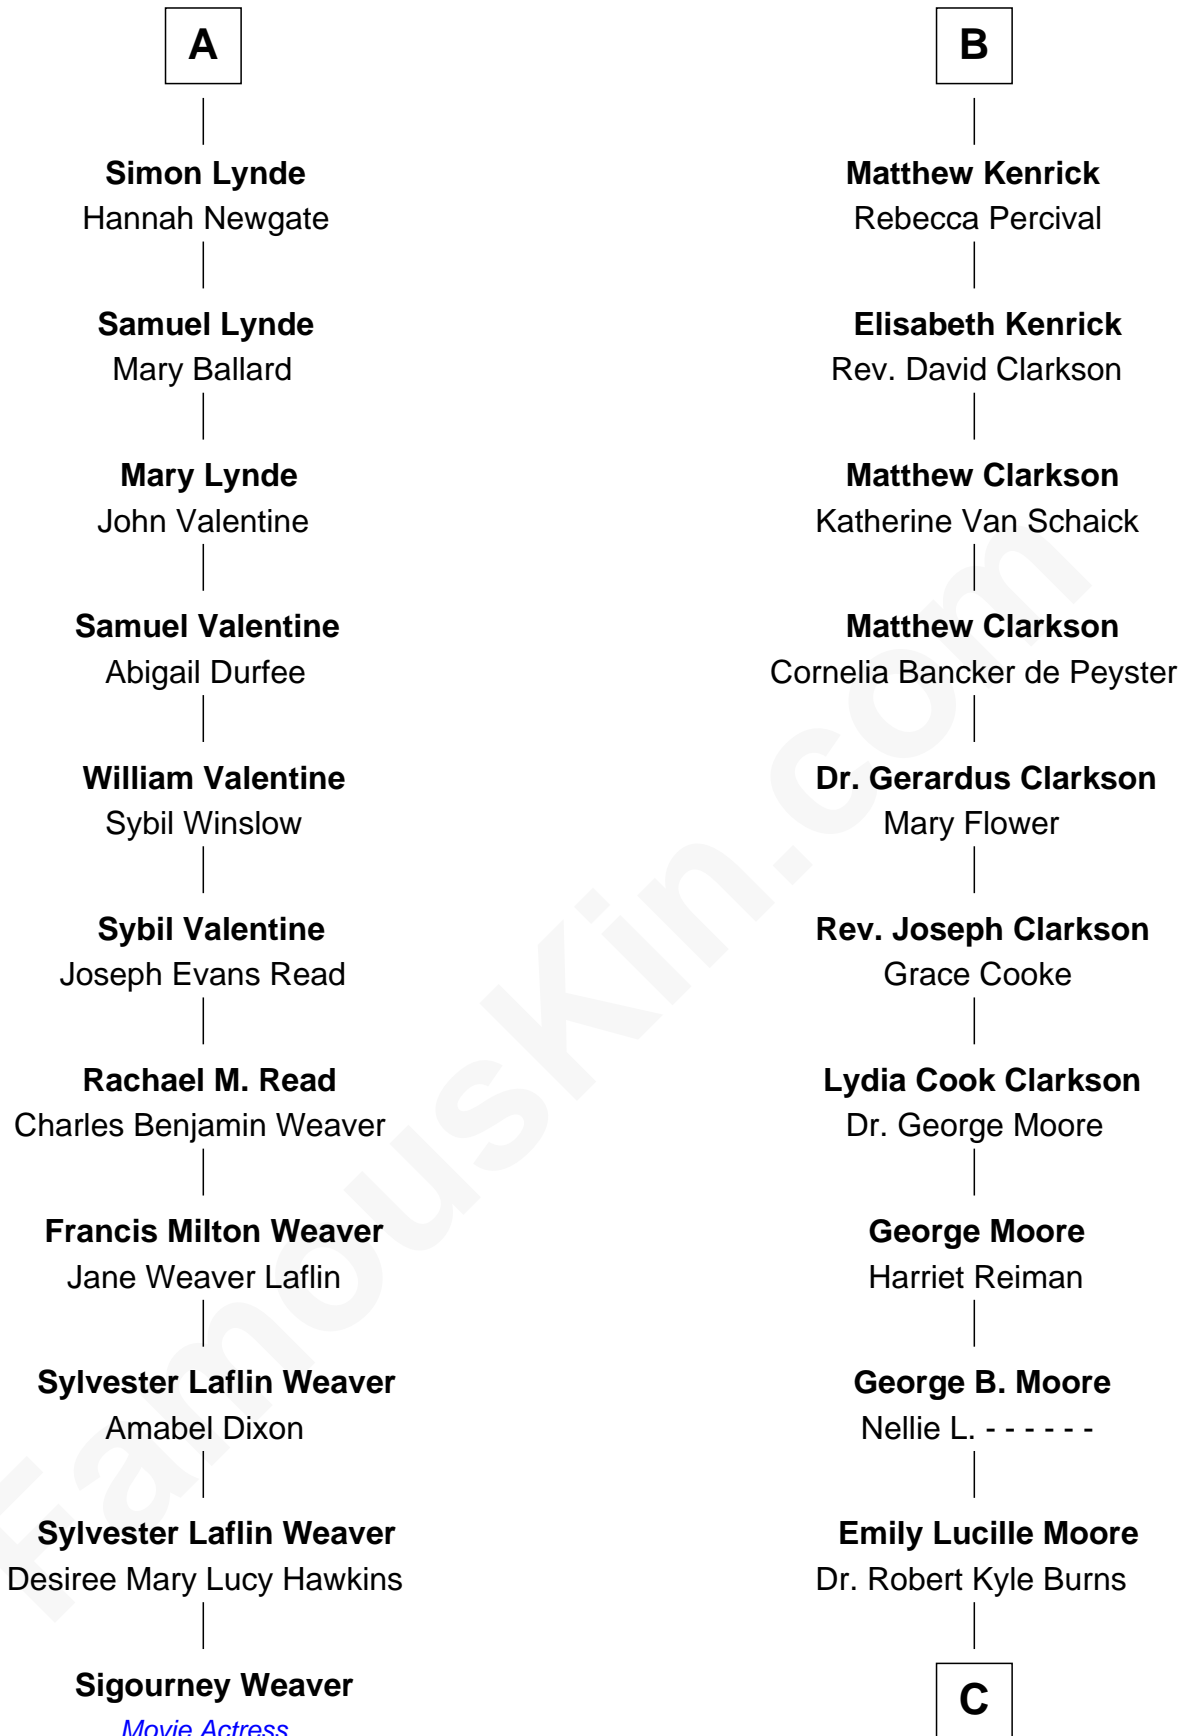

**FamousKin.com**  
**Relationship Chart of**  
**Sigourney Weaver**  
*Movie Actress*

17th cousin 1 time removed of  
**Ken Burns**  
*Documentary Filmmaker*

C

Robert Kyle Burns

Lyla Smith Tupper

Ken Burns

*Documentary Filmmaker*

FamousKin.com