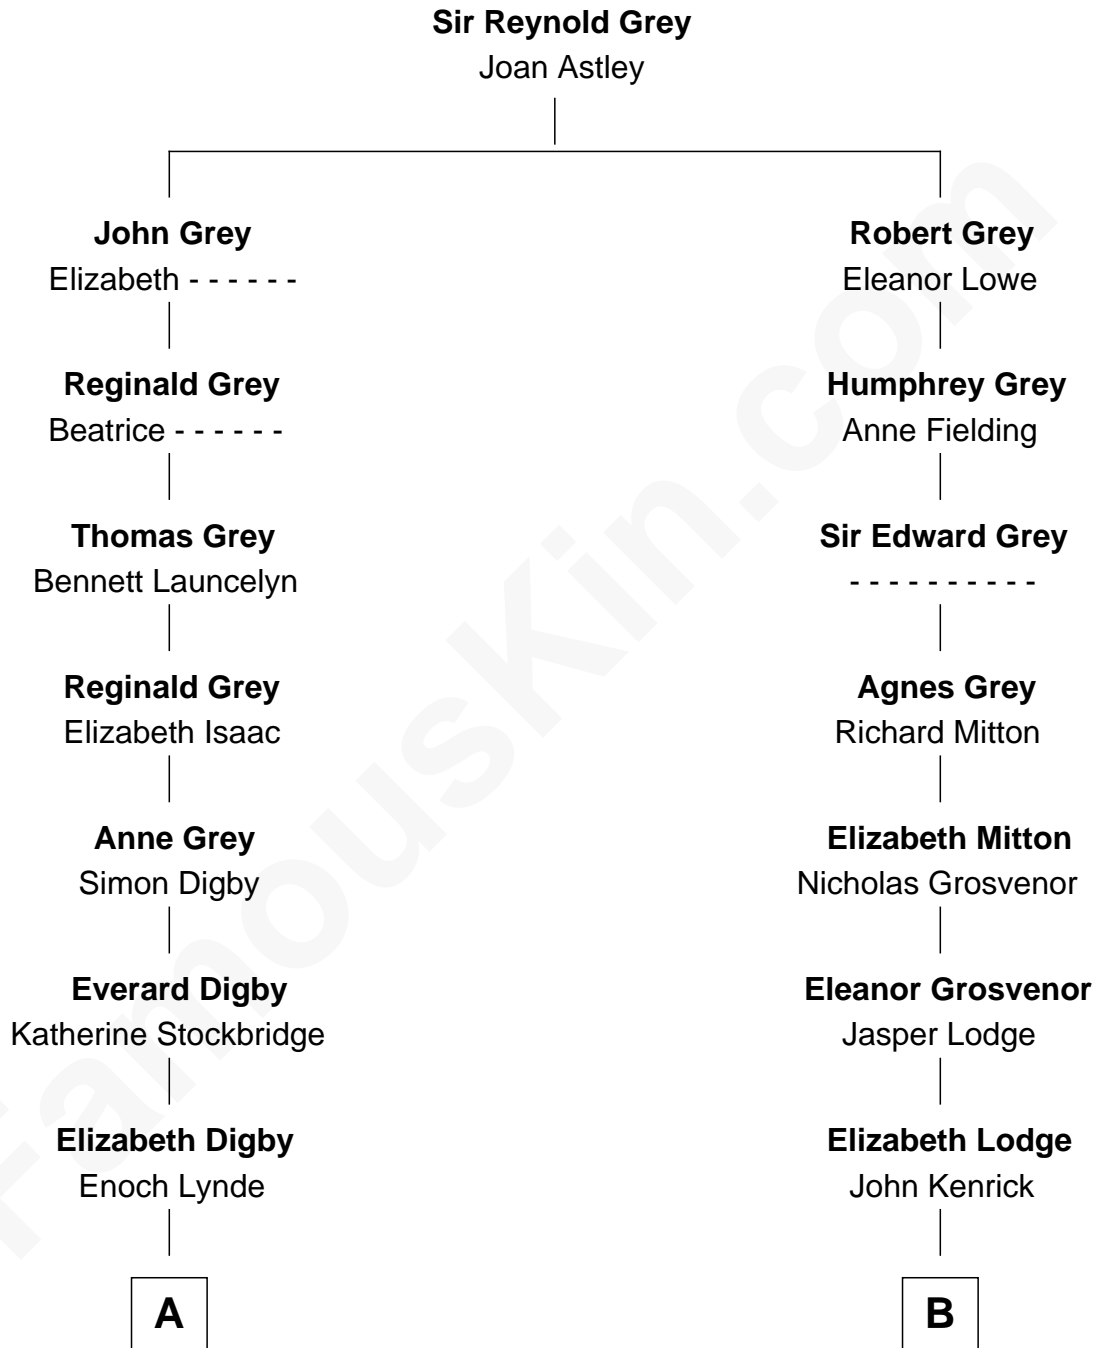

**FamousKin.com**  
**Relationship Chart of**  
**Sigourney Weaver**  
*Movie Actress*

17th cousin 1 time removed of  
**Ken Burns**  
*Documentary Filmmaker*

C

Robert Kyle Burns

Lyla Smith Tupper

Ken Burns

*Documentary Filmmaker*

FamousKin.com