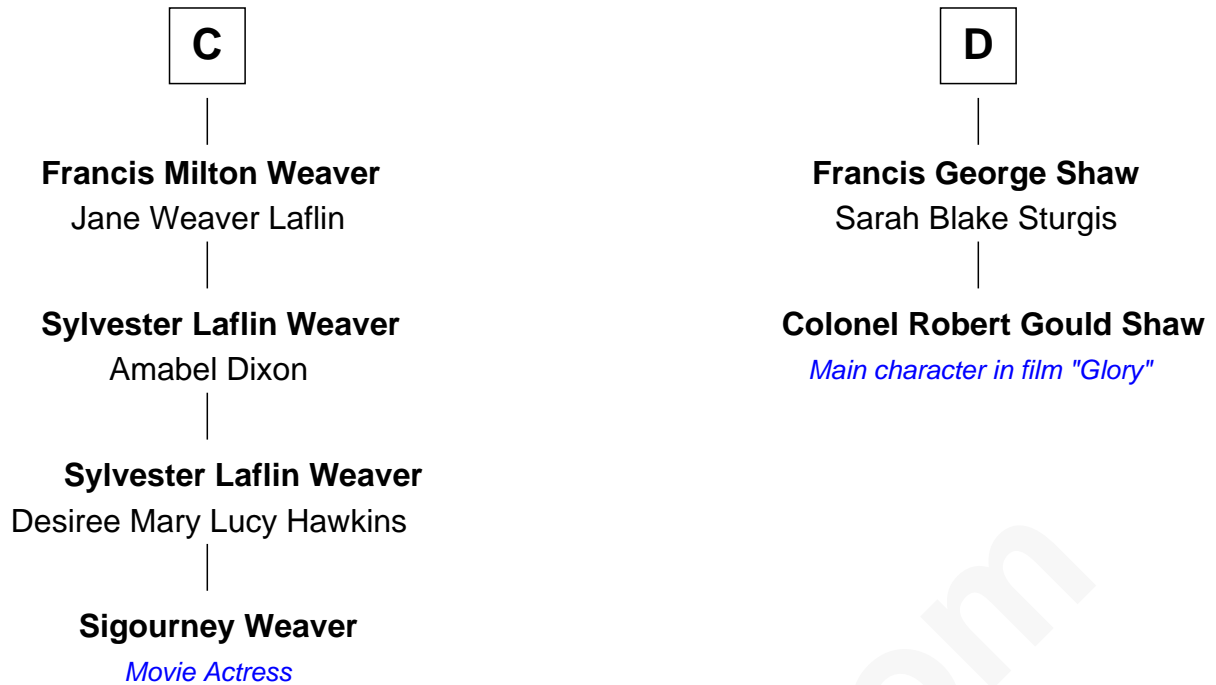

FamousKin.com
Relationship Chart of
Sigourney Weaver
Movie Actress

18th cousin 2 times removed of
Colonel Robert Gould Shaw
U.S. Civil War leader of film "Glory" fame

FamousKin.com