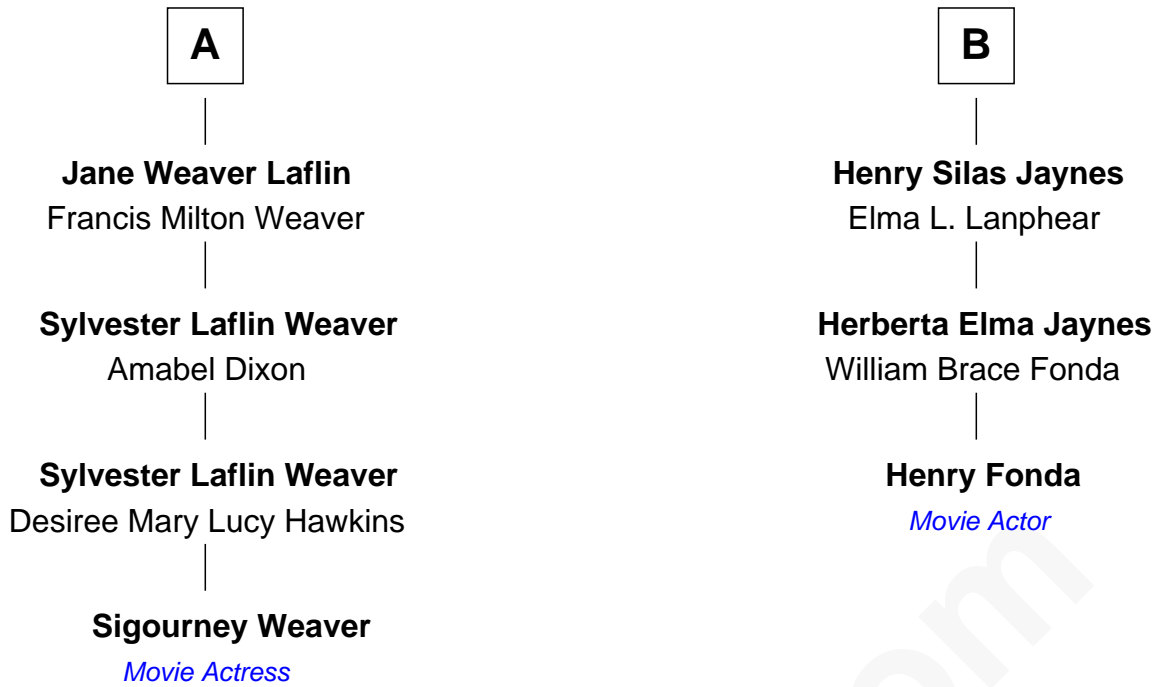

FamousKin.com
Relationship Chart of
Sigourney Weaver
Movie Actress

9th cousin 1 time removed of
Henry Fonda
Movie Actor

Joseph Loomis
 Mary White

Samuel Loomis
 Elizabeth Judd

Nathaniel Loomis
 Elizabeth Moore

William Loomis
 Martha Morley

Josiah Loomis
 Mary Rockwell

Benjamin Loomis
 Elizabeth Morley

Abigail Loomis
 William Janes

Lucy Loomis
 Matthew Laflin

Jonathan Janes
 Irena Bradford

Matthew Laflin
 Lydia Rising

Solomon Janes
 Beulah Fiske

Luther Laflin
 Almira Sylvester

Nathan Janes
 Celinda Dexter

Sylvester Hall Laflin
 Anna Weaver Staats

Henry Clinton Jaynes
 Almira Louger Jacobs

A

B

FamousKin.com