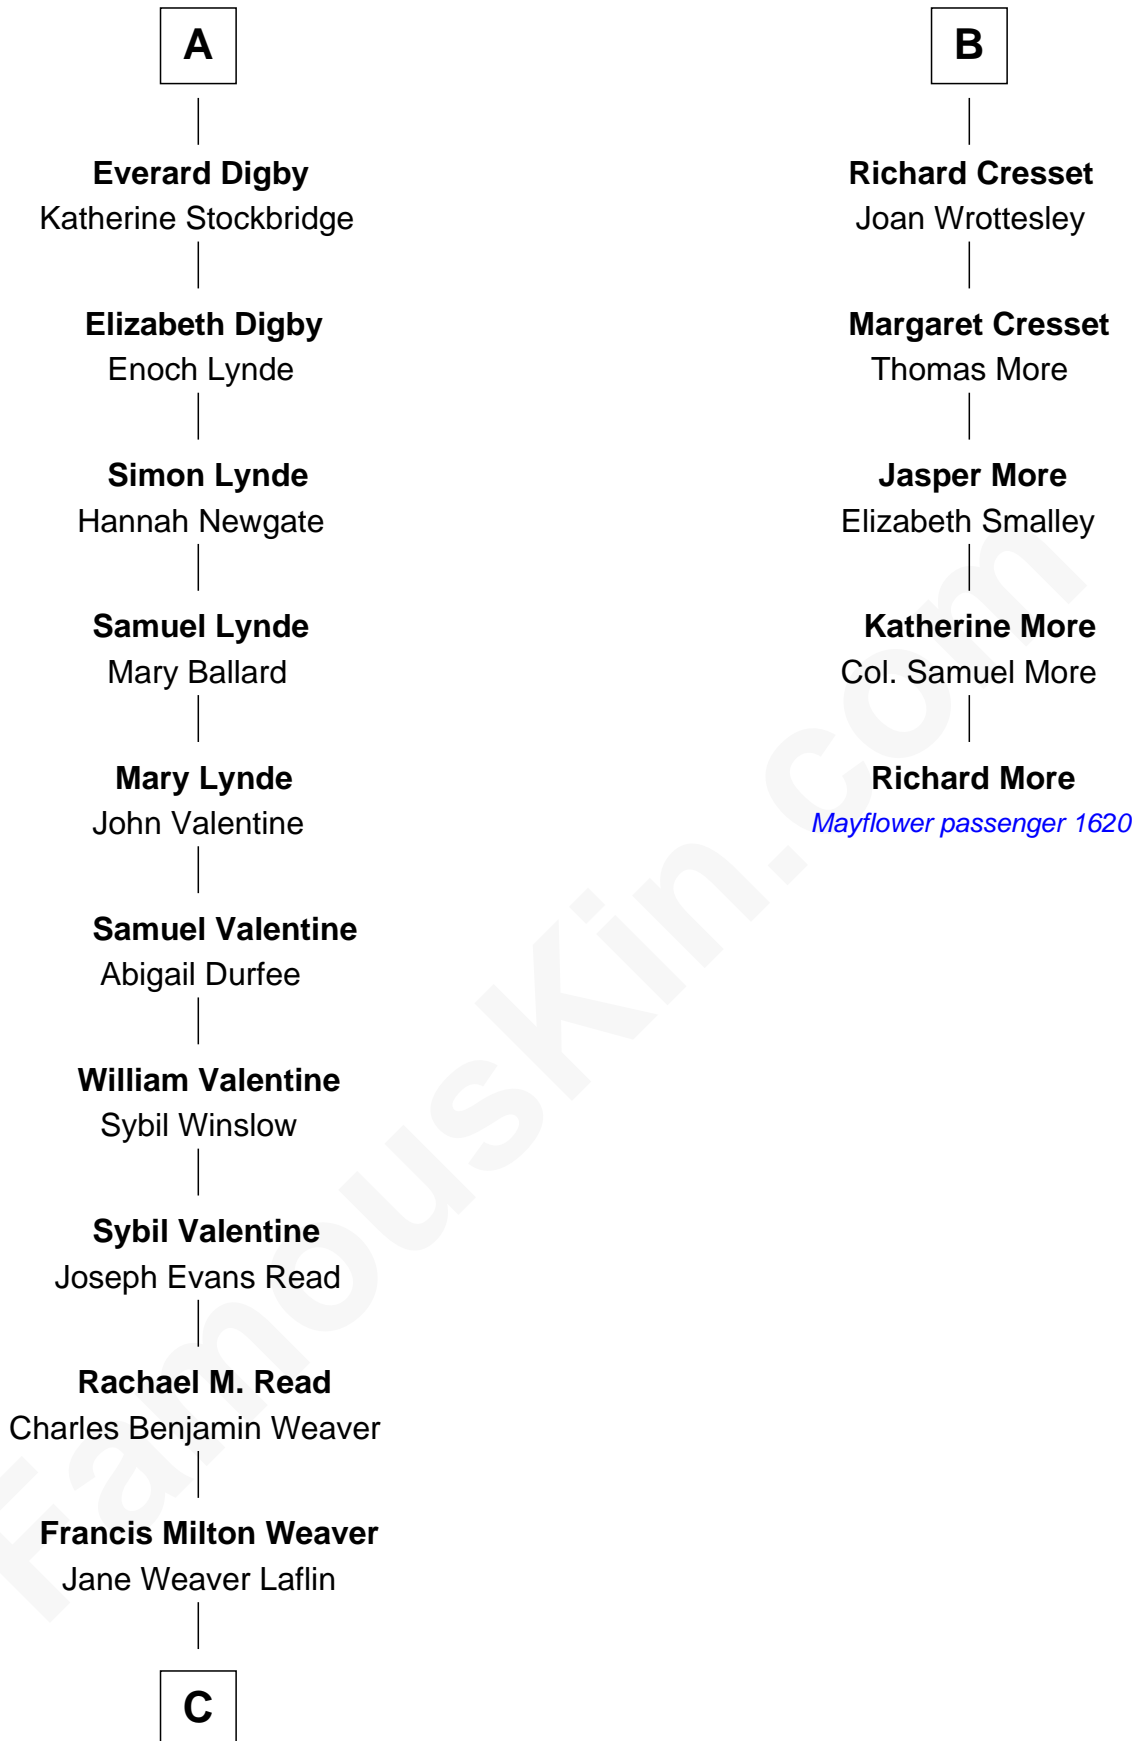

FamousKin.com

Relationship Chart of

Sigourney Weaver

Movie Actress

11th cousin 8 times removed of

Richard More
(c1614 - c1696) Mayflower passenger 1620

C

—
Sylvester Laflin Weaver

Amabel Dixon

—
Sylvester Laflin Weaver

Desiree Mary Lucy Hawkins

—
Sigourney Weaver

Movie Actress

FamousKin.com