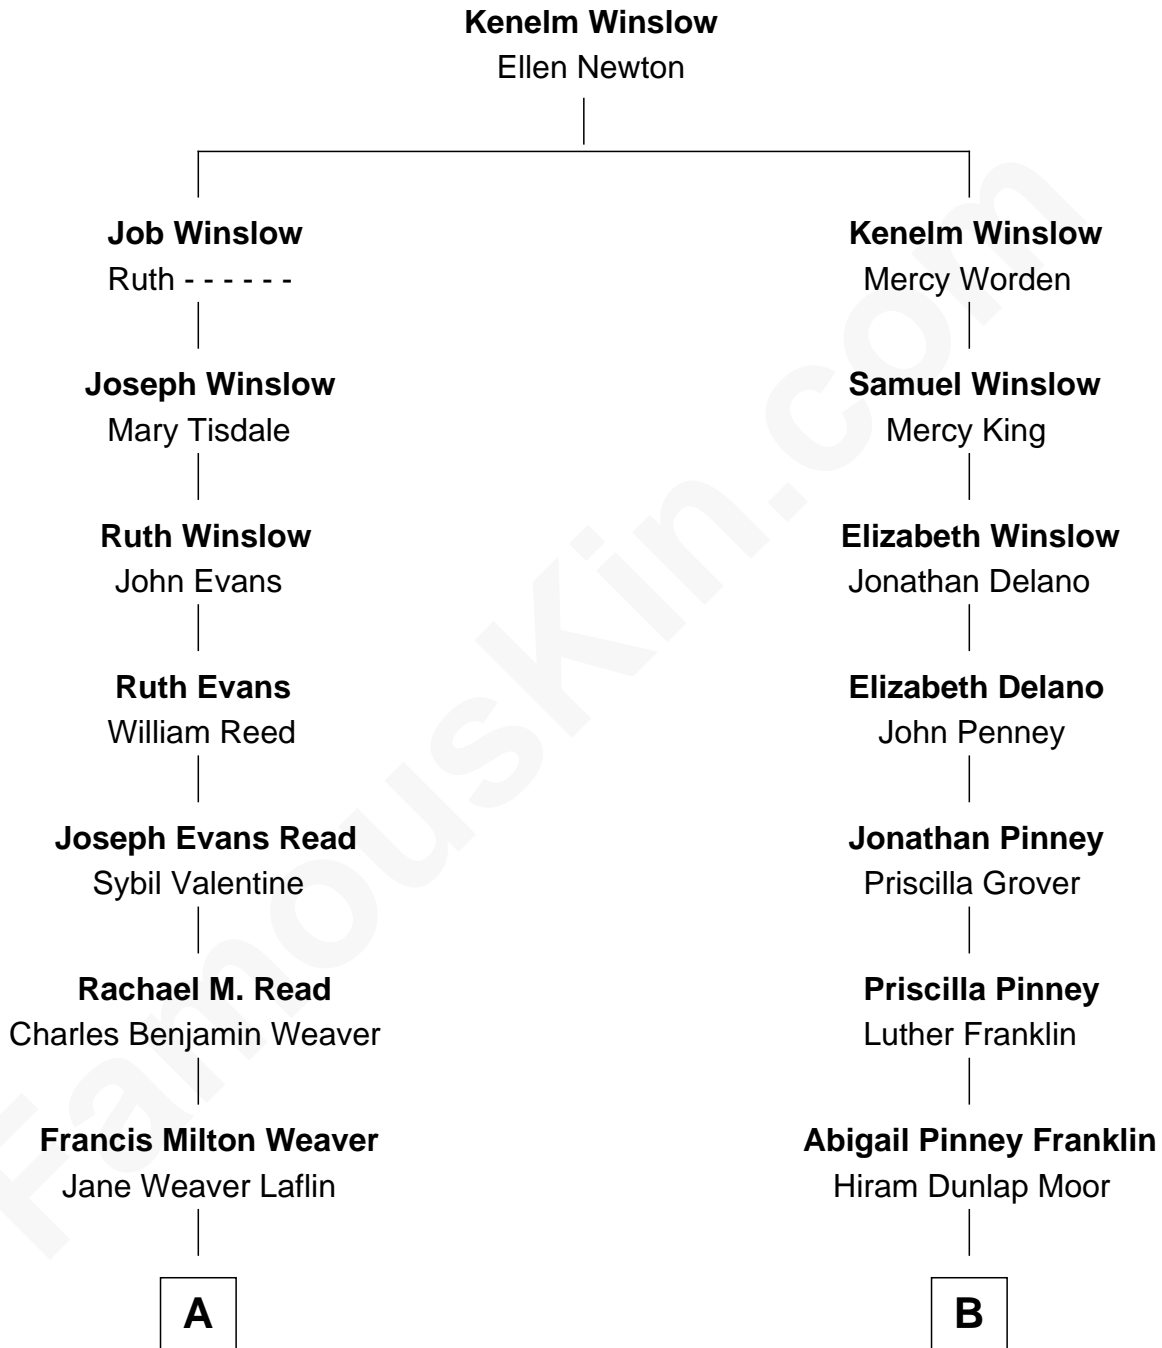

FamousKin.com

Relationship Chart of

Sigourney Weaver

Movie Actress

8th cousin 1 time removed of

Calvin Coolidge
30th U.S. President

FamousKin.com