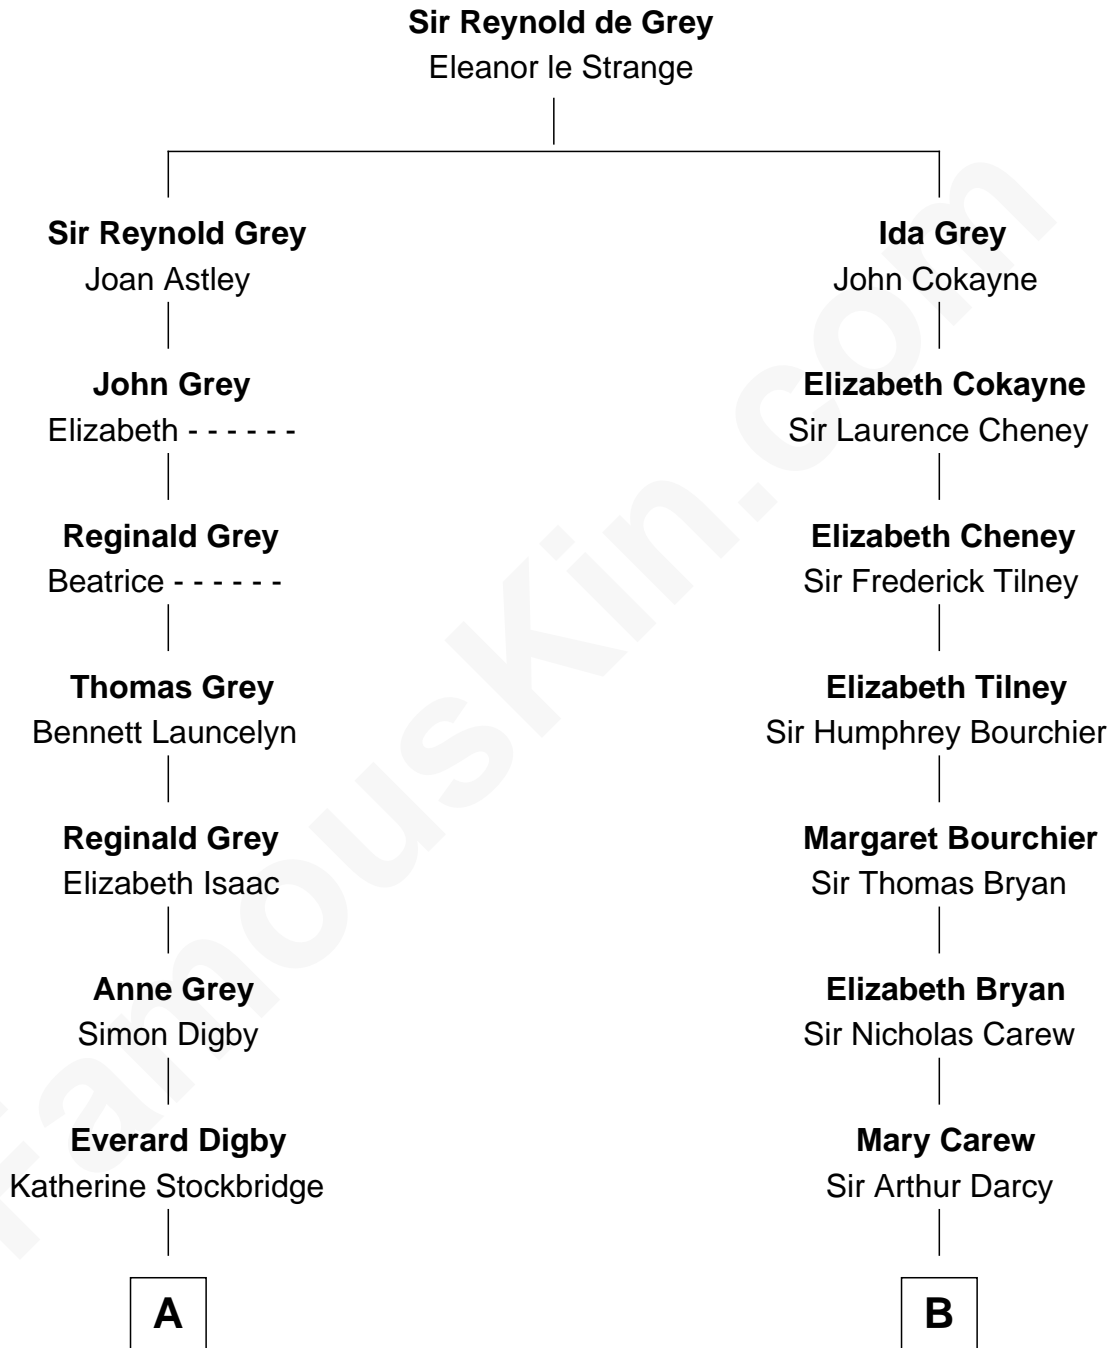

FamousKin.com Relationship Chart of

Sigourney Weaver

Movie Actress

18th cousin of

Norman Rockwell

American Artist

C

Sylvester Laflin Weaver
Desiree Mary Lucy Hawkins

Sigourney Weaver
Movie Actress

D

Jarvis Waring Rockwell
Anne Mary Hill

Norman Rockwell
American Artist

FamousKin.com