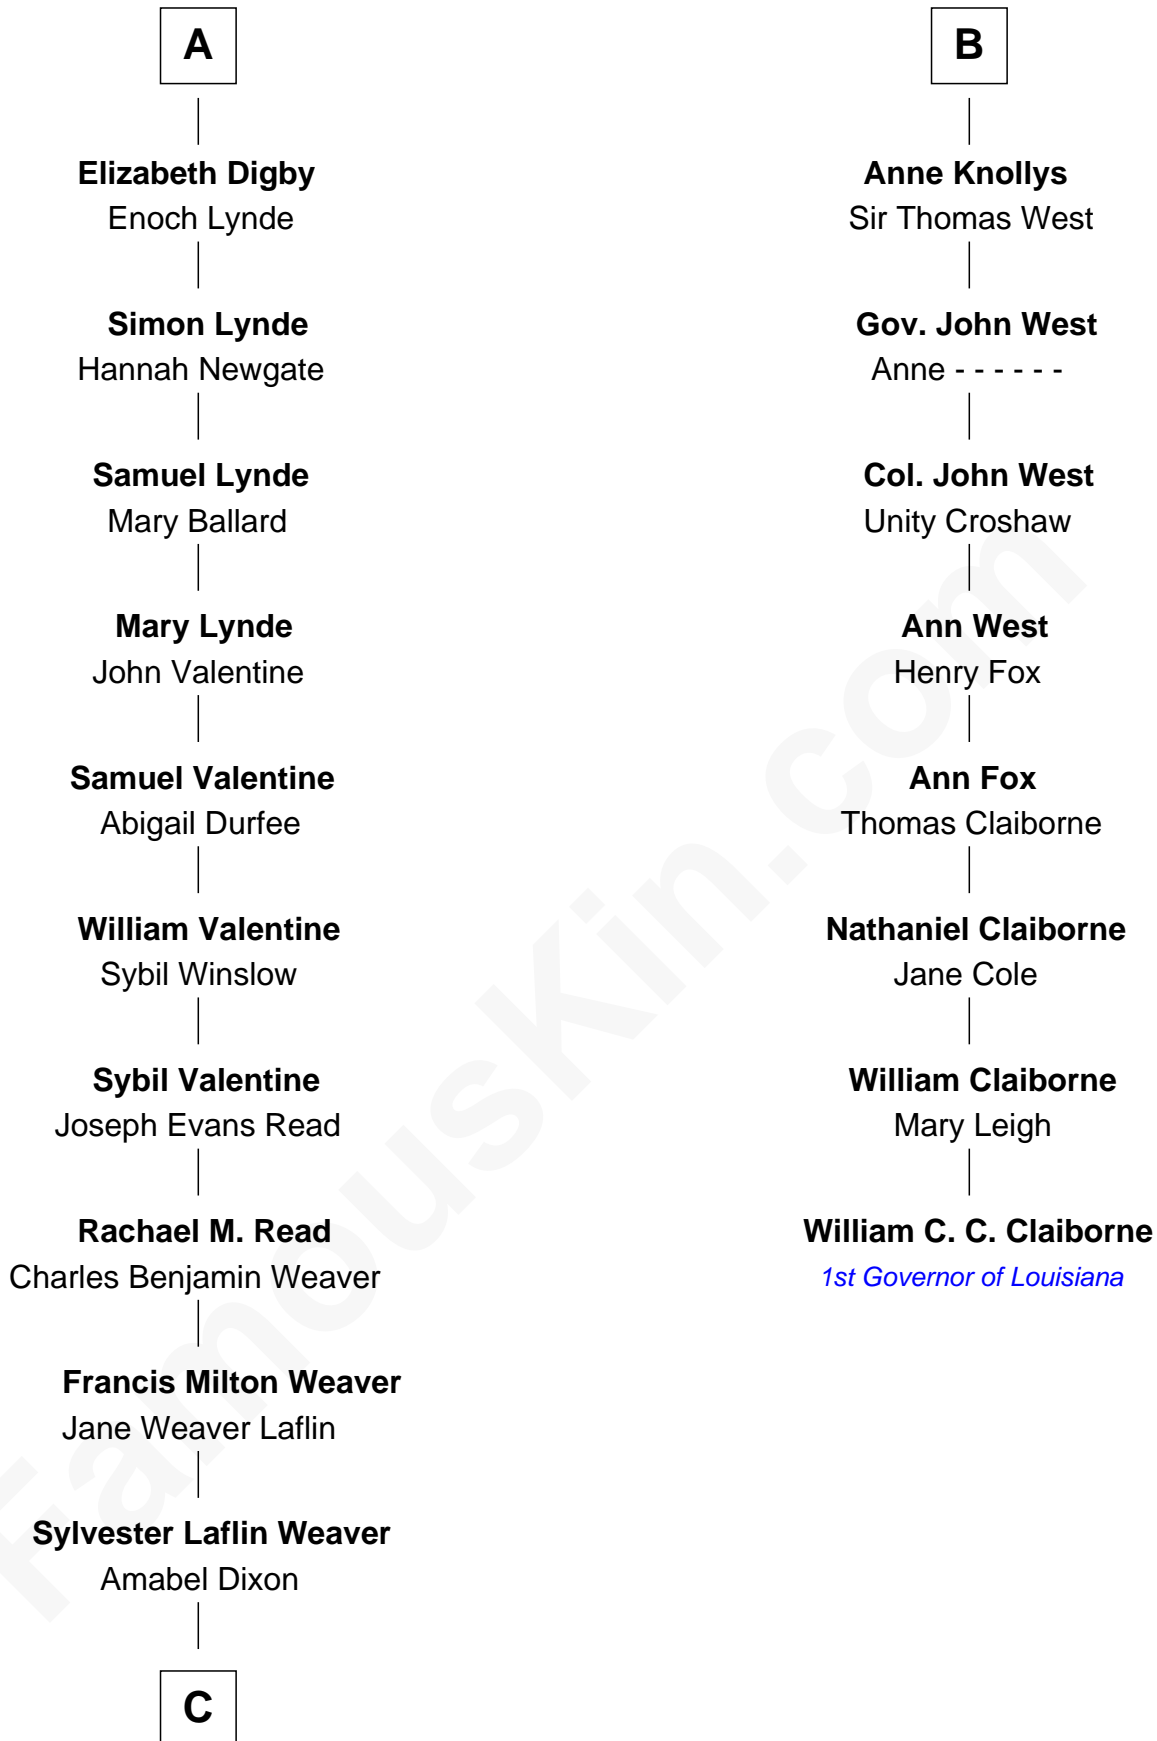

FamousKin.com
Relationship Chart of
Sigourney Weaver
Movie Actress

14th cousin 4 times removed of
William C. C. Claiborne
1st Governor of Louisiana

C

Sylvester Laflin Weaver
Desiree Mary Lucy Hawkins

Sigourney Weaver
Movie Actress

FamousKin.com