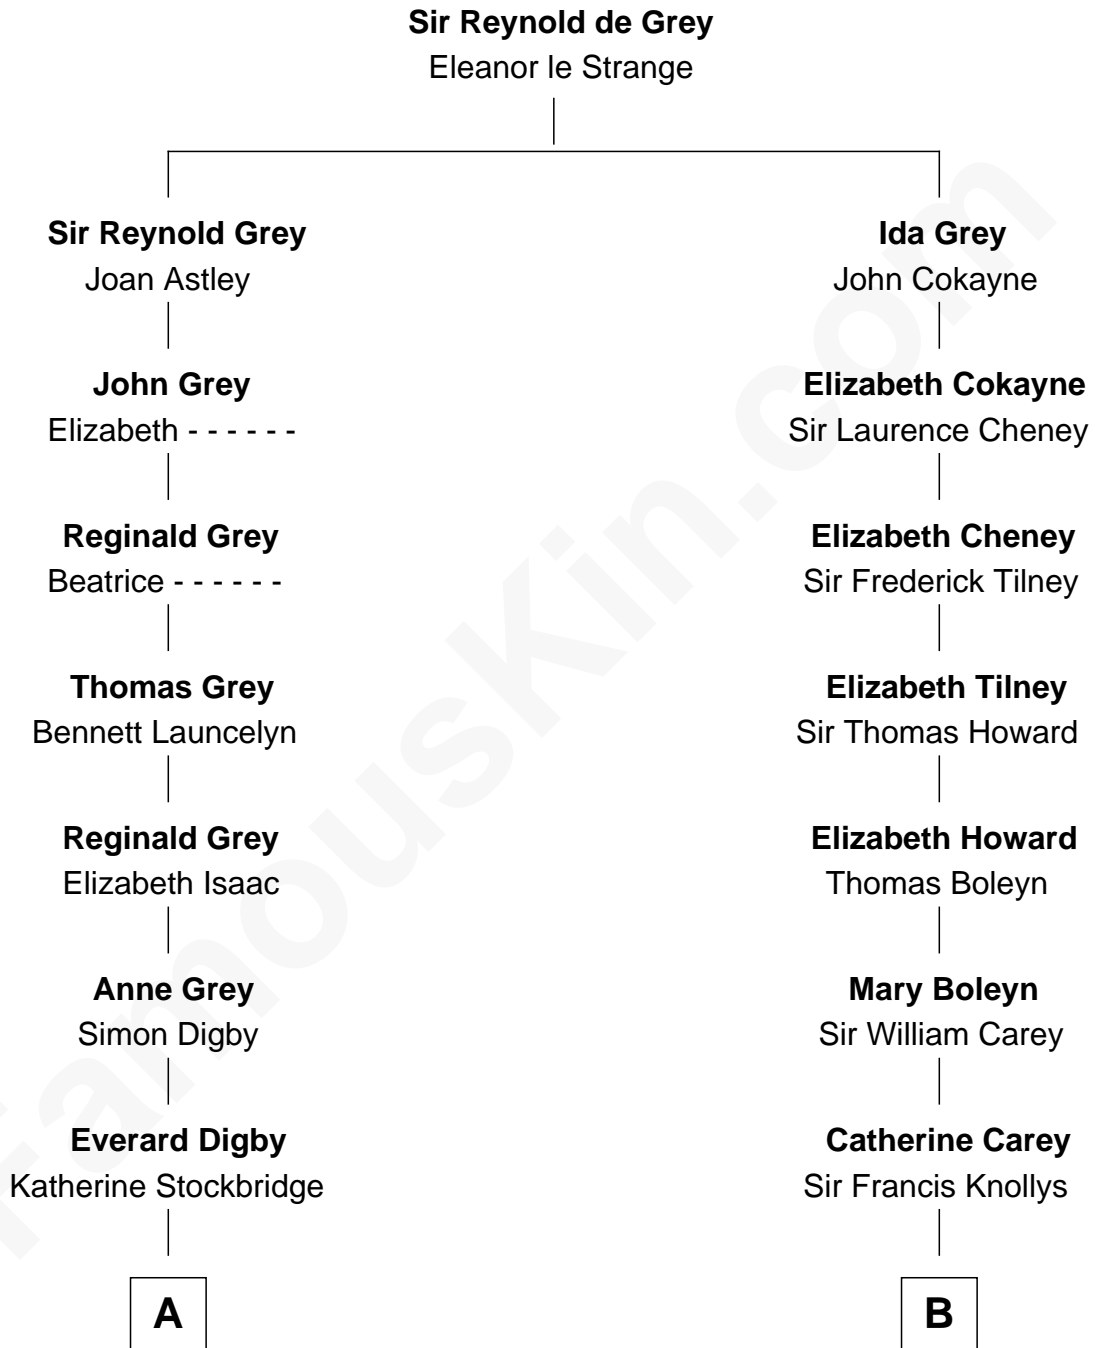

FamousKin.com
Relationship Chart of
Sigourney Weaver
Movie Actress

14th cousin 4 times removed of
William C. C. Claiborne
1st Governor of Louisiana

C

Sylvester Laflin Weaver
Desiree Mary Lucy Hawkins

Sigourney Weaver
Movie Actress

FamousKin.com