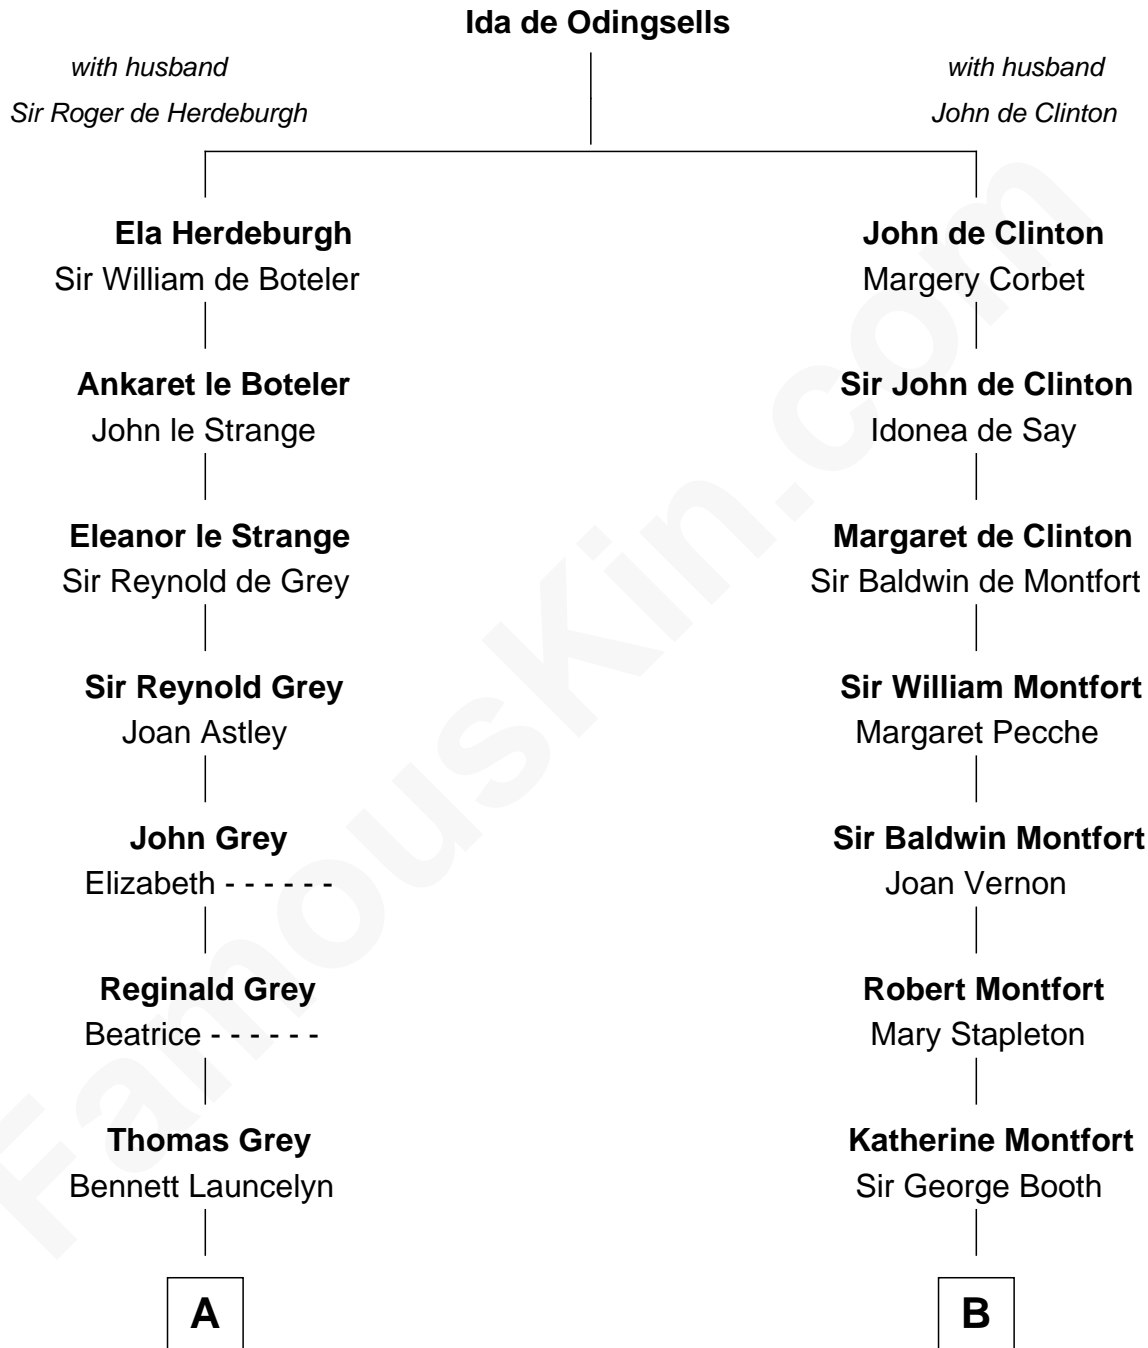

## Relationship Chart of

### Sigourney Weaver

Movie Actress

21st cousin of

### Christian Herter

59th Governor of Massachusetts

**C**

**Rachael M. Read**  
Charles Benjamin Weaver

**Francis Milton Weaver**  
Jane Weaver Laflin

**Sylvester Laflin Weaver**  
Amabel Dixon

**Sylvester Laflin Weaver**  
Desiree Mary Lucy Hawkins