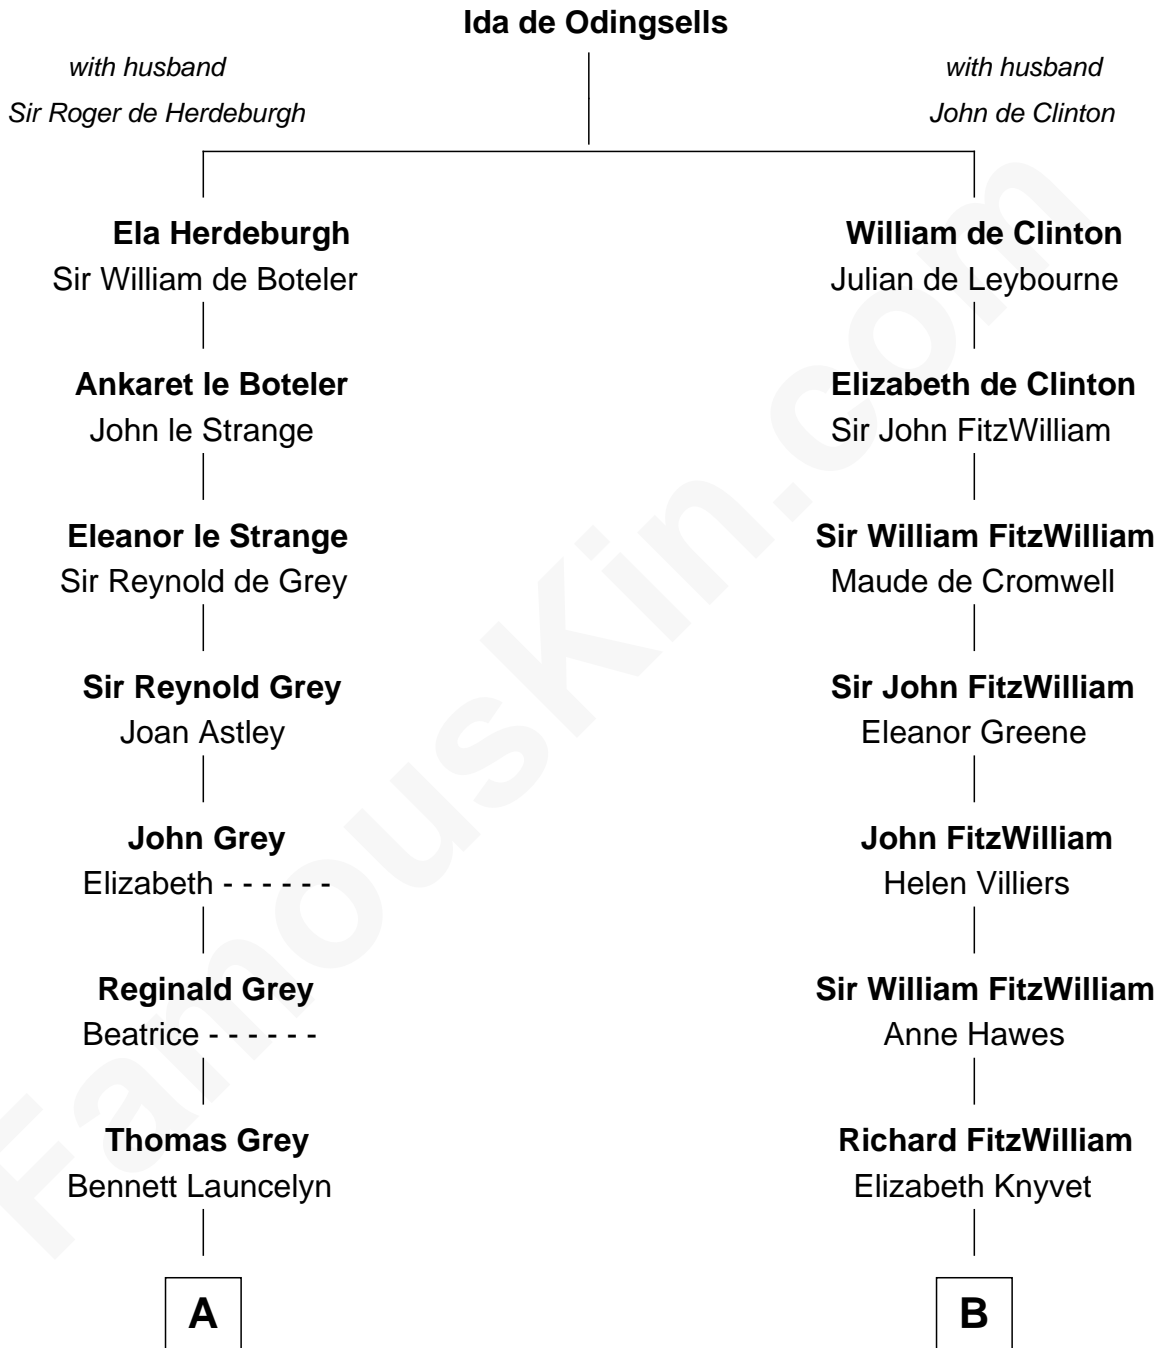

FamousKin.com
Relationship Chart of
Sigourney Weaver
Movie Actress

15th cousin 6 times removed of
John Quincy Adams
6th U.S. President

C

Rachael M. Read
Charles Benjamin Weaver

Francis Milton Weaver
Jane Weaver Laflin

Sylvester Laflin Weaver
Amabel Dixon

Sylvester Laflin Weaver
Desiree Mary Lucy Hawkins

Sigourney Weaver
Movie Actress

FamousKin.com